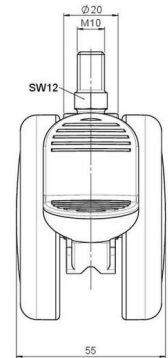

Standard D075

As of: June 20, 2026

Description	Model	Carton Quantity
DUKF 75-675 X10	D075	120 pcs per Carton

Technical Details

Product Type	Furniture caster
Wheel diameter	75mm
Load capacity	75kg
Overall height with fixing	83mm
Wheel:	
Wheel type	Soft wheel
Wheel core / tread color	RAL 9006 White aluminium / RAL 9005 Jet black
Housing:	
Housing form	unhooded, with neck diameter
Neck diameter	20mm
Housing material	High quality nylon
Housing color	RAL 9006 White aluminium
Mobility concept	Stopper brake
Fixing	M10x15mm Threaded stem
Description	DUKF 75-675 X10

Fixings

Compatible with the following available fixings:

No-Noise™ Stem:

- 11x19,5mm with 11,4mm circlip
- 11x19,5mm with 110,6mm circlip

Push fit stems:

- 10x22mm with 10,3mm circlip
- 10x22mm with 10,5mm circlip
- 11x19,5mm with 11,4mm circlip
- 11x19,5mm with 11,8mm circlip
- 11x22mm with 11,4mm circlip
- 11x22mm with 11,6mm circlip
- 11x22mm with 11,8mm circlip

Threaded stems:

- M8x15mm
- M8x20mm
- M8x25mm
- M10x15mm
- M10x20mm
- M10x25mm
- M10x30mm
- M10x40mm
- M12x20mm

Square plates:

- 38x38mm
- 55x55mm
- 60x60mm