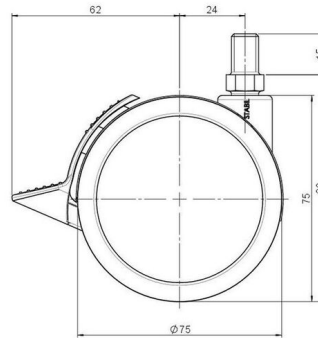

Standard D075

As of: June 20, 2026

Description	Model	Carton Quantity
DUKF 75-675 X10	D075	120 pcs per Carton

Technical Details

Product Type	Furniture caster
Wheel diameter	75mm
Load capacity	75kg
Overall height with fixing	83mm
Wheel:	
Wheel type	Soft wheel
Wheel core / tread color	RAL 9006 White aluminium / RAL 9005 Jet black
Housing:	
Housing form	unhooded, with neck diameter
Neck diameter	20mm
Housing material	High quality nylon
Housing color	RAL 9006 White aluminium
Mobility concept	Stopper brake
Fixing	M10x15mm Threaded stem
Description	DUKF 75-675 X10

Fixings

Compatible with the following available fixings:

No-Noise™ Stem:

- 11x19,5mm with 11,4mm circlip
- 11x19,5mm with 110,6mm circlip

Push fit stems:

- 10x22mm with 10,3mm circlip
- 10x22mm with 10,5mm circlip
- 11x19,5mm with 11,4mm circlip
- 11x19,5mm with 11,8mm circlip
- 11x22mm with 11,4mm circlip
- 11x22mm with 11,6mm circlip
- 11x22mm with 11,8mm circlip

Threaded stems:

- M8x15mm
- M8x20mm
- M8x25mm
- M10x15mm
- M10x20mm
- M10x25mm
- M10x30mm
- M10x40mm
- M12x20mm

Square plates:

- 38x38mm
- 55x55mm
- 60x60mm