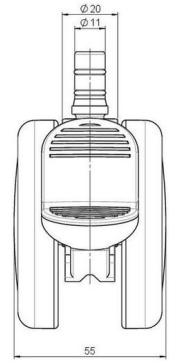

Standard D075

As of: July 07, 2026

Description	Model	Carton Quantity
DUKF 75-675X2NN	D075	120 pcs per Carton

Technical Details

Product Type	Furniture caster
Wheel diameter	75mm
Load capacity	75kg
Overall height with fixing	80mm
Wheel:	
Wheel type	Soft wheel
Wheel core / tread color	RAL 9005 Jet black / RAL 9005 Jet black
Housing:	
Housing form	unhooded, with neck diameter
Neck diameter	20mm
Housing material	High quality nylon
Housing color	RAL 9005 Jet black
Mobility concept	Stopper brake
Fixing	No-Noise™ Stem, 11x19,5mm Push fit stem with double circlips, 11,4mm
Description	DUKF 75-675X2NN

Fixings

Compatible with the following available fixings:

No-Noise™ Stem:

- 11x19,5mm with 11,4mm circlip
- 11x19,5mm with 110,6mm circlip

Push fit stems:

- 10x22mm with 10,3mm circlip
- 10x22mm with 10,5mm circlip
- 11x19,5mm with 11,4mm circlip
- 11x19,5mm with 11,8mm circlip
- 11x22mm with 11,4mm circlip
- 11x22mm with 11,6mm circlip
- 11x22mm with 11,8mm circlip

Threaded stems:

- M8x15mm
- M8x20mm
- M8x25mm
- M10x15mm
- M10x20mm
- M10x25mm
- M10x30mm
- M10x40mm
- M12x20mm

Square plates:

- 38x38mm
- 55x55mm
- 60x60mm