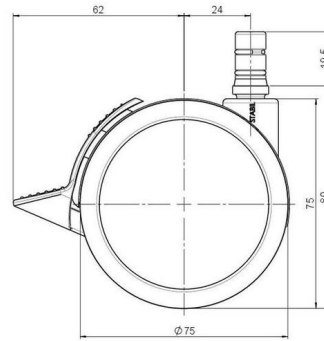

## Technical Details

Product Type	Furniture caster
Wheel diameter	75mm
Load capacity	75kg
Overall height with fixing	80mm
<b>Wheel:</b>	
Wheel type	Soft wheel
Wheel core / tread color	RAL 9005 Jet black / RAL 9005 Jet black
<b>Housing:</b>	
Housing form	unhooded, with neck diameter
Neck diameter	20mm
Housing material	High quality nylon
Housing color	RAL 9005 Jet black
Mobility concept	Stopper brake
Fixing	No-Noise™ Stem, 11x19,5mm Push fit stem with double circlips, 11,4mm
Description	DUKF 75-675X2NN

### No-Noise™ Stem:

- 11x19,5mm with 11,4mm circlip
- 11x19,5mm with 110,6mm circlip

### Threaded stems:

- M8x15mm
- M8x20mm
- M8x25mm
- M10x15mm
- M10x20mm
- M10x25mm
- M10x30mm
- M10x40mm
- M12x20mm

### Square plates:

- 38x38mm
- 55x55mm
- 60x60mm