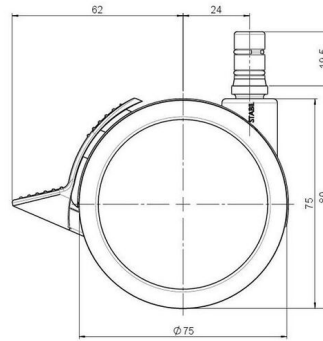

## Technical Details

Product Type	Furniture caster
Wheel diameter	75mm
Load capacity	75kg
Overall height with fixing	80mm
<b>Wheel:</b>	
Wheel type	Soft wheel
Wheel core / tread color	RAL 9005 Jet black / RAL 9005 Jet black
<b>Housing:</b>	
Housing form	unhooded, with neck diameter
Neck diameter	20mm
Housing material	High quality nylon
Housing color	RAL 9005 Jet black
Mobility concept	Stopper brake
Fixing	No-Noise™ Stem, 11x19,5mm Push fit stem with double circlips, 11,4mm
Description	DUKF 75-675X2NN

### No-Noise™ Stem:

- 11x19,5mm with 11,4mm circlip
- 11x19,5mm with 110,6mm circlip

### Threaded stems:

- M8x15mm
- M8x20mm
- M8x25mm
- M10x15mm
- M10x20mm
- M10x25mm
- M10x30mm
- M10x40mm
- M12x20mm

### Square plates:

- 38x38mm
- 55x55mm
- 60x60mm