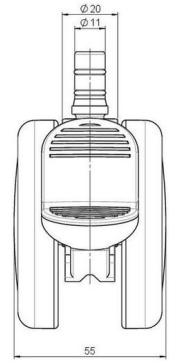

## Technical Details

Product Type	Furniture caster
Wheel diameter	75mm
Load capacity	75kg
Overall height with fixing	80mm
<b>Wheel:</b>	
Wheel type	Soft wheel
Wheel core / tread color	RAL 9005 Jet black / RAL 9005 Jet black
<b>Housing:</b>	
Housing form	unhooded, with neck diameter
Neck diameter	20mm
Housing material	High quality nylon
Housing color	RAL 9005 Jet black
Mobility concept	Stopper brake
Fixing	No-Noise™ Stem, 11x19,5mm Push fit stem with double circlips, 11,4mm
Description	DUKF 75-675X2NN

### No-Noise™ Stem:

- 11x19,5mm with 11,4mm circlip
- 11x19,5mm with 110,6mm circlip

### Threaded stems:

- M8x15mm
- M8x20mm
- M8x25mm
- M10x15mm
- M10x20mm
- M10x25mm
- M10x30mm
- M10x40mm
- M12x20mm

### Square plates:

- 38x38mm
- 55x55mm
- 60x60mm