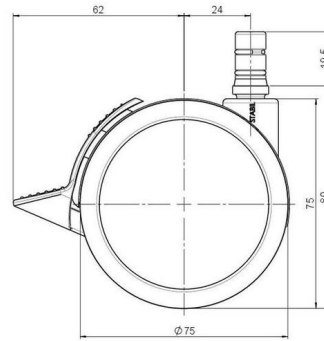

Standard D075

As of: July 07, 2026

Description	Model	Carton Quantity
DUKF 75-675X2NN	D075	120 pcs per Carton

Technical Details

Product Type	Furniture caster
Wheel diameter	75mm
Load capacity	75kg
Overall height with fixing	80mm
Wheel:	
Wheel type	Soft wheel
Wheel core / tread color	RAL 9005 Jet black / RAL 9005 Jet black
Housing:	
Housing form	unhooded, with neck diameter
Neck diameter	20mm
Housing material	High quality nylon
Housing color	RAL 9005 Jet black
Mobility concept	Stopper brake
Fixing	No-Noise™ Stem, 11x19,5mm Push fit stem with double circlips, 11,4mm
Description	DUKF 75-675X2NN

Fixings

Compatible with the following available fixings:

No-Noise™ Stem:

- 11x19,5mm with 11,4mm circlip
- 11x19,5mm with 110,6mm circlip

Push fit stems:

- 10x22mm with 10,3mm circlip
- 10x22mm with 10,5mm circlip
- 11x19,5mm with 11,4mm circlip
- 11x19,5mm with 11,8mm circlip
- 11x22mm with 11,4mm circlip
- 11x22mm with 11,6mm circlip
- 11x22mm with 11,8mm circlip

Threaded stems:

- M8x15mm
- M8x20mm
- M8x25mm
- M10x15mm
- M10x20mm
- M10x25mm
- M10x30mm
- M10x40mm
- M12x20mm

Square plates:

- 38x38mm
- 55x55mm
- 60x60mm