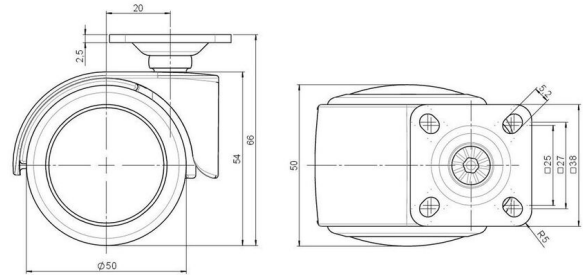

## Technical Details

Product Type	Furniture caster
Wheel diameter	50mm
Load capacity	50kg
Overall height with fixing	66mm
<b>Wheel:</b>	
Wheel type	Soft wheel
Wheel core / tread color	RAL 9005 Jet black / RAL 9005 Jet black
<b>Housing:</b>	
Housing form	hooded, without neck
Neck diameter	Universal neck
Housing material	Zinc die-cast
Housing color	Shiny chrome
Mobility concept	Freewheel
Fixing	38x38mm Plate
Description	DUZB483 -24 X 1

### No-Noise™ Stem:

- 11x19,5mm with 11,4mm circlip
- 11x19,5mm with 110,6mm circlip

### Threaded stems:

- M8x15mm
- M8x20mm
- M8x25mm
- M10x15mm
- M10x20mm
- M10x25mm
- M10x30mm
- M10x40mm
- M12x20mm

### Square plates:

- 38x38mm
- 55x55mm
- 60x60mm