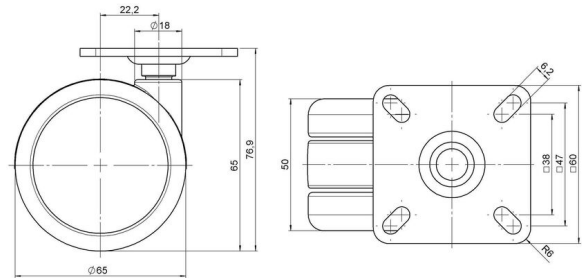

Standard D065

As of: April 12, 2026

Description	Model	Carton Quantity
DUZB 65 - 2 X 1	D065	100 pcs per Carton

Technical Details

Product Type	Furniture caster
Wheel diameter	65mm
Load capacity	65kg
Overall height with fixing	76,9mm
Wheel:	
Wheel type	Soft wheel
Wheel core / tread color	RAL 9005 Jet black / RAL 9005 Jet black
Housing:	
Housing form	unhooded, with neck diameter
Neck diameter	18mm
Housing material	Zinc die-cast
Housing color	Shiny chrome
Mobility concept	Freewheel
Fixing	60x60mm Plate
Description	DUZB 65 - 2 X 1

Fixings

Compatible with the following available fixings:

No-Noise™ Stem:

- 11x19,5mm with 11,4mm circlip
- 11x19,5mm with 110,6mm circlip

Push fit stems:

- 10x22mm with 10,3mm circlip
- 10x22mm with 10,5mm circlip
- 11x19,5mm with 11,4mm circlip
- 11x19,5mm with 11,8mm circlip
- 11x22mm with 11,4mm circlip
- 11x22mm with 11,6mm circlip
- 11x22mm with 11,8mm circlip

Threaded stems:

- M8x15mm
- M8x20mm
- M8x25mm
- M10x15mm
- M10x20mm
- M10x25mm
- M10x30mm
- M10x40mm
- M12x20mm

Square plates:

- 38x38mm
- 55x55mm
- 60x60mm