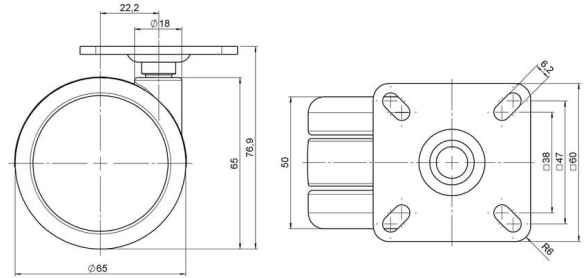

Standard D065

As of: June 27, 2026

Description	Model	Carton Quantity
DUZB 65 - 2 X 1	D065	100 pcs per Carton

Technical Details

Product Type	Furniture caster
Wheel diameter	65mm
Load capacity	65kg
Overall height with fixing	76,9mm
Wheel:	
Wheel type	Soft wheel
Wheel core / tread color	RAL 9005 Jet black / RAL 9005 Jet black
Housing:	
Housing form	unhooded, with neck diameter
Neck diameter	18mm
Housing material	Zinc die-cast
Housing color	Shiny chrome
Mobility concept	Freewheel
Fixing	60x60mm Plate
Description	DUZB 65 - 2 X 1

Fixings

Compatible with the following available fixings:

No-Noise™ Stem:

- 11x19,5mm with 11,4mm circlip
- 11x19,5mm with 110,6mm circlip

Push fit stems:

- 10x22mm with 10,3mm circlip
- 10x22mm with 10,5mm circlip
- 11x19,5mm with 11,4mm circlip
- 11x19,5mm with 11,8mm circlip
- 11x22mm with 11,4mm circlip
- 11x22mm with 11,6mm circlip
- 11x22mm with 11,8mm circlip

Threaded stems:

- M8x15mm
- M8x20mm
- M8x25mm
- M10x15mm
- M10x20mm
- M10x25mm
- M10x30mm
- M10x40mm
- M12x20mm

Square plates:

- 38x38mm
- 55x55mm
- 60x60mm