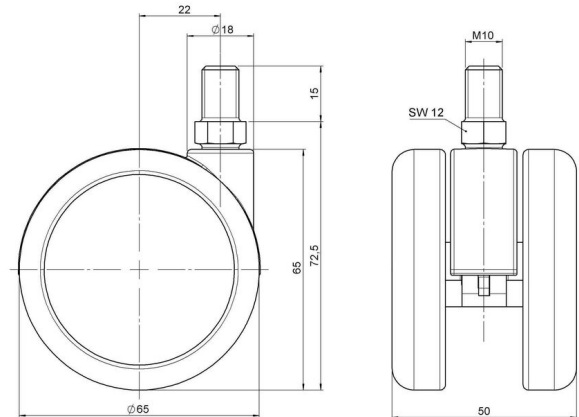

Standard D065

As of: April 09, 2026

Description	Model	Carton Quantity
DUZB 65 - 2 X10	D065	100 pcs per Carton

Technical Details

Product Type	Furniture caster
Wheel diameter	65mm
Load capacity	65kg
Overall height with fixing	72,5mm
Wheel:	
Wheel type	Soft wheel
Wheel core / tread color	RAL 9005 Jet black / RAL 9005 Jet black
Housing:	
Housing form	unhooded, with neck diameter
Neck diameter	18mm
Housing material	Zinc die-cast
Housing color	Shiny chrome
Mobility concept	Freewheel
Fixing	M10x15mm Threaded stem
Description	DUZB 65 - 2 X10

Fixings

Compatible with the following available fixings:

No-Noise™ Stem:

- 11x19,5mm with 11,4mm circlip
- 11x19,5mm with 110,6mm circlip

Push fit stems:

- 10x22mm with 10,3mm circlip
- 10x22mm with 10,5mm circlip
- 11x19,5mm with 11,4mm circlip
- 11x19,5mm with 11,8mm circlip
- 11x22mm with 11,4mm circlip
- 11x22mm with 11,6mm circlip
- 11x22mm with 11,8mm circlip

Threaded stems:

- M8x15mm
- M8x20mm
- M8x25mm
- M10x15mm
- M10x20mm
- M10x25mm
- M10x30mm
- M10x40mm
- M12x20mm

Square plates:

- 38x38mm
- 55x55mm
- 60x60mm