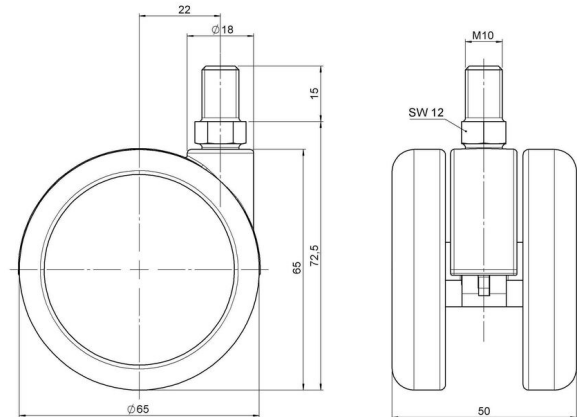

Standard D065

As of: April 08, 2026

Description	Model	Carton Quantity
DUZB 65 - 2 X10	D065	100 pcs per Carton

Technical Details

Product Type	Furniture caster
Wheel diameter	65mm
Load capacity	65kg
Overall height with fixing	72,5mm
Wheel:	
Wheel type	Soft wheel
Wheel core / tread color	RAL 9005 Jet black / RAL 9005 Jet black
Housing:	
Housing form	unhooded, with neck diameter
Neck diameter	18mm
Housing material	Zinc die-cast
Housing color	Shiny chrome
Mobility concept	Freewheel
Fixing	M10x15mm Threaded stem
Description	DUZB 65 - 2 X10

Fixings

Compatible with the following available fixings:

No-Noise™ Stem:

- 11x19,5mm with 11,4mm circlip
- 11x19,5mm with 110,6mm circlip

Push fit stems:

- 10x22mm with 10,3mm circlip
- 10x22mm with 10,5mm circlip
- 11x19,5mm with 11,4mm circlip
- 11x19,5mm with 11,8mm circlip
- 11x22mm with 11,4mm circlip
- 11x22mm with 11,6mm circlip
- 11x22mm with 11,8mm circlip

Threaded stems:

- M8x15mm
- M8x20mm
- M8x25mm
- M10x15mm
- M10x20mm
- M10x25mm
- M10x30mm
- M10x40mm
- M12x20mm

Square plates:

- 38x38mm
- 55x55mm
- 60x60mm