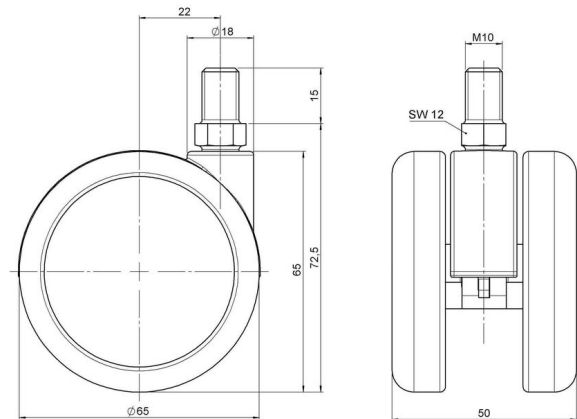

Standard D065

As of: May 25, 2026

Description	Model	Carton Quantity
DUZB 65 - 2 X10	D065	100 pcs per Carton

Technical Details

Product Type	Furniture caster
Wheel diameter	65mm
Load capacity	65kg
Overall height with fixing	72,5mm
Wheel:	
Wheel type	Soft wheel
Wheel core / tread color	RAL 9005 Jet black / RAL 9005 Jet black
Housing:	
Housing form	unhooded, with neck diameter
Neck diameter	18mm
Housing material	Zinc die-cast
Housing color	Shiny chrome
Mobility concept	Freewheel
Fixing	M10x15mm Threaded stem
Description	DUZB 65 - 2 X10

Fixings

Compatible with the following available fixings:

No-Noise™ Stem:

- 11x19,5mm with 11,4mm circlip
- 11x19,5mm with 110,6mm circlip

Push fit stems:

- 10x22mm with 10,3mm circlip
- 10x22mm with 10,5mm circlip
- 11x19,5mm with 11,4mm circlip
- 11x19,5mm with 11,8mm circlip
- 11x22mm with 11,4mm circlip
- 11x22mm with 11,6mm circlip
- 11x22mm with 11,8mm circlip

Threaded stems:

- M8x15mm
- M8x20mm
- M8x25mm
- M10x15mm
- M10x20mm
- M10x25mm
- M10x30mm
- M10x40mm
- M12x20mm

Square plates:

- 38x38mm
- 55x55mm
- 60x60mm