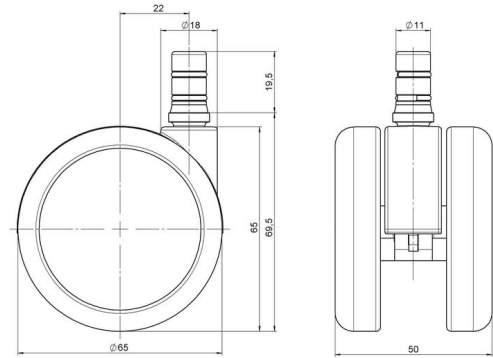

## Technical Details

|                            |  |
|----------------------------|--|
| Product Type               | Furniture caster   |
| Wheel diameter             | 65mm   |
| Load capacity              | 65kg   |
| Overall height with fixing | 69,5mm   |
| <b>Wheel:</b>              |  |
| Wheel type                 | Soft wheel   |
| Wheel core / tread color   | RAL 9005 Jet black / RAL 7022 Umbra grey                             |
| <b>Housing:</b>            |  |
| Housing form               | unhooded, with neck diameter   |
| Neck diameter              | 18mm   |
| Housing material           | Zinc die-cast  |
| Housing color              | Shiny chrome   |
| Mobility concept           | Freewheel  |
| Fixing                     | No-Noise™ Stem, 11x19,5mm Push fit stem with double circlips, 11,4mm |
| Description                | DUZB 65 - 2X2NN  |

### No-Noise™ Stem:

- 11x19,5mm with 11,4mm circlip
- 11x19,5mm with 110,6mm circlip

### Threaded stems:

- M8x15mm
- M8x20mm
- M8x25mm
- M10x15mm
- M10x20mm
- M10x25mm
- M10x30mm
- M10x40mm
- M12x20mm

### Square plates:

- 38x38mm
- 55x55mm
- 60x60mm