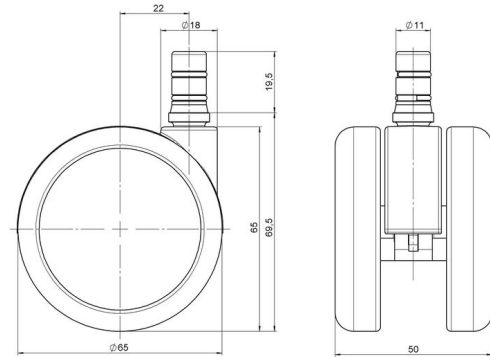

Standard D065

As of: May 25, 2026

Description	Model	Carton Quantity
DUZB 65 - 2X2NN	D065	100 pcs per Carton

Technical Details

Product Type	Furniture caster
Wheel diameter	65mm
Load capacity	65kg
Overall height with fixing	69,5mm
Wheel:	
Wheel type	Soft wheel
Wheel core / tread color	RAL 9005 Jet black / RAL 7022 Umbra grey
Housing:	
Housing form	unhooded, with neck diameter
Neck diameter	18mm
Housing material	Zinc die-cast
Housing color	Shiny chrome
Mobility concept	Freewheel
Fixing	No-Noise™ Stem, 11x19,5mm Push fit stem with double circlips, 11,4mm
Description	DUZB 65 - 2X2NN

Fixings

Compatible with the following available fixings:

No-Noise™ Stem:

- 11x19,5mm with 11,4mm circlip
- 11x19,5mm with 110,6mm circlip

Push fit stems:

- 10x22mm with 10,3mm circlip
- 10x22mm with 10,5mm circlip
- 11x19,5mm with 11,4mm circlip
- 11x19,5mm with 11,8mm circlip
- 11x22mm with 11,4mm circlip
- 11x22mm with 11,6mm circlip
- 11x22mm with 11,8mm circlip

Threaded stems:

- M8x15mm
- M8x20mm
- M8x25mm
- M10x15mm
- M10x20mm
- M10x25mm
- M10x30mm
- M10x40mm
- M12x20mm

Square plates:

- 38x38mm
- 55x55mm
- 60x60mm