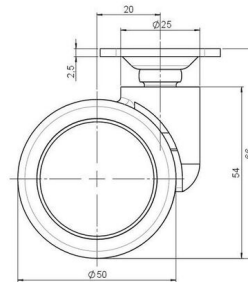

## Technical Details

Product Type	Furniture caster
Wheel diameter	50mm
Load capacity	50kg
Overall height with fixing	66mm
<b>Wheel:</b>	
Wheel type	Soft wheel
Wheel core / tread color	RAL 9005 Jet black / RAL 7022 Umbra grey
<b>Housing:</b>	
Housing form	unhooded, with neck diameter
Neck diameter	25mm
Housing material	Zinc die-cast
Housing color	Shiny chrome
Mobility concept	Freewheel
Fixing	38x38mm Plate
Description	DUZB 80 -24 X 1

### No-Noise™ Stem:

- 11x19,5mm with 11,4mm circlip
- 11x19,5mm with 110,6mm circlip

### Threaded stems:

- M8x15mm
- M8x20mm
- M8x25mm
- M10x15mm
- M10x20mm
- M10x25mm
- M10x30mm
- M10x40mm
- M12x20mm

### Square plates:

- 38x38mm
- 55x55mm
- 60x60mm