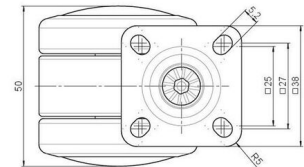

## Technical Details

Product Type	Furniture caster
Wheel diameter	50mm
Load capacity	50kg
Overall height with fixing	66mm
<b>Wheel:</b>	
Wheel type	Soft wheel
Wheel core / tread color	RAL 9005 Jet black / RAL 7022 Umbra grey
<b>Housing:</b>	
Housing form	unhooded, with neck diameter
Neck diameter	25mm
Housing material	Zinc die-cast
Housing color	Shiny chrome
Mobility concept	Freewheel
Fixing	38x38mm Plate
Description	DUZB 80 -24 X 1

### No-Noise™ Stem:

- 11x19,5mm with 11,4mm circlip
- 11x19,5mm with 110,6mm circlip

### Push fit stems:

- 10x22mm with 10,3mm circlip
- 10x22mm with 10,5mm circlip
- 11x19,5mm with 11,4mm circlip
- 11x19,5mm with 11,8mm circlip
- 11x22mm with 11,4mm circlip
- 11x22mm with 11,6mm circlip
- 11x22mm with 11,8mm circlip

### Square plates:

- 38x38mm
- 55x55mm
- 60x60mm