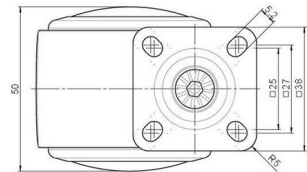

## Technical Details

Product Type	Furniture caster
Wheel diameter	50mm
Load capacity	50kg
Overall height with fixing	67mm
<b>Wheel:</b>	
Wheel type	Soft wheel
Wheel core / tread color	RAL 9005 Jet black / RAL 7022 Umbra grey
<b>Housing:</b>	
Housing form	hooded, with neck diameter
Neck diameter	16mm
Housing material	Zinc die-cast
Housing color	Shiny chrome
Mobility concept	Freewheel
Fixing	38x38mm Plate
Description	DUZB 87 -24 X 1

### No-Noise™ Stem:

- 11x19,5mm with 11,4mm circlip
- 11x19,5mm with 110,6mm circlip

### Threaded stems:

- M8x15mm
- M8x20mm
- M8x25mm
- M10x15mm
- M10x20mm
- M10x25mm
- M10x30mm
- M10x40mm
- M12x20mm

### Square plates:

- 38x38mm
- 55x55mm
- 60x60mm