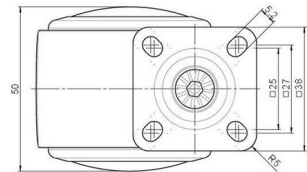

Standard D087

As of: May 23, 2026

Description DUZB 87 -24 X 1	Model D087	Carton Quantity 100 pcs per Carton
--------------------------------	---------------	---------------------------------------

Technical Details

Product Type	Furniture caster
Wheel diameter	50mm
Load capacity	50kg
Overall height with fixing	67mm
Wheel:	
Wheel type	Soft wheel
Wheel core / tread color	RAL 9005 Jet black / RAL 7022 Umbra grey
Housing:	
Housing form	hooded, with neck diameter
Neck diameter	16mm
Housing material	Zinc die-cast
Housing color	Shiny chrome
Mobility concept	Freewheel
Fixing	38x38mm Plate
Description	DUZB 87 -24 X 1

Fixings

Compatible with the following available fixings:

No-Noise™ Stem:

- 11x19,5mm with 11,4mm circlip
- 11x19,5mm with 110,6mm circlip

Push fit stems:

- 10x22mm with 10,3mm circlip
- 10x22mm with 10,5mm circlip
- 11x19,5mm with 11,4mm circlip
- 11x19,5mm with 11,8mm circlip
- 11x22mm with 11,4mm circlip
- 11x22mm with 11,6mm circlip
- 11x22mm with 11,8mm circlip

Threaded stems:

- M8x15mm
- M8x20mm
- M8x25mm
- M10x15mm
- M10x20mm
- M10x25mm
- M10x30mm
- M10x40mm
- M12x20mm

Square plates:

- 38x38mm
- 55x55mm
- 60x60mm