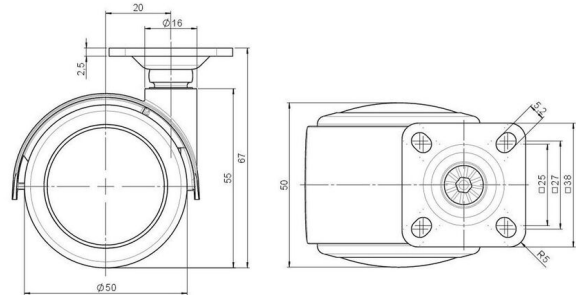

Standard D087

As of: April 02, 2026

Description	Model	Carton Quantity
DUZB 87 -24 X 1	D087	100 pcs per Carton

Technical Details

Product Type	Furniture caster
Wheel diameter	50mm
Load capacity	50kg
Overall height with fixing	67mm
Wheel:	
Wheel type	Soft wheel
Wheel core / tread color	RAL 9005 Jet black / RAL 7022 Umbra grey
Housing:	
Housing form	hooded, with neck diameter
Neck diameter	16mm
Housing material	Zinc die-cast
Housing color	Shiny chrome
Mobility concept	Freewheel
Fixing	38x38mm Plate
Description	DUZB 87 -24 X 1

Fixings

Compatible with the following available fixings:

No-Noise™ Stem:

- 11x19,5mm with 11,4mm circlip
- 11x19,5mm with 110,6mm circlip

Push fit stems:

- 10x22mm with 10,3mm circlip
- 10x22mm with 10,5mm circlip
- 11x19,5mm with 11,4mm circlip
- 11x19,5mm with 11,8mm circlip
- 11x22mm with 11,4mm circlip
- 11x22mm with 11,6mm circlip
- 11x22mm with 11,8mm circlip

Threaded stems:

- M8x15mm
- M8x20mm
- M8x25mm
- M10x15mm
- M10x20mm
- M10x25mm
- M10x30mm
- M10x40mm
- M12x20mm

Square plates:

- 38x38mm
- 55x55mm
- 60x60mm