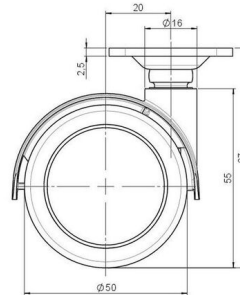

Standard D087

As of: May 23, 2026

Description DUZB 87 -24 X 1	Model D087	Carton Quantity 100 pcs per Carton
--------------------------------	---------------	---------------------------------------

Technical Details

Product Type	Furniture caster
Wheel diameter	50mm
Load capacity	50kg
Overall height with fixing	67mm
Wheel:	
Wheel type	Soft wheel
Wheel core / tread color	RAL 9005 Jet black / RAL 7022 Umbra grey
Housing:	
Housing form	hooded, with neck diameter
Neck diameter	16mm
Housing material	Zinc die-cast
Housing color	Shiny chrome
Mobility concept	Freewheel
Fixing	38x38mm Plate
Description	DUZB 87 -24 X 1

Fixings

Compatible with the following available fixings:

No-Noise™ Stem:

- 11x19,5mm with 11,4mm circlip
- 11x19,5mm with 110,6mm circlip

Push fit stems:

- 10x22mm with 10,3mm circlip
- 10x22mm with 10,5mm circlip
- 11x19,5mm with 11,4mm circlip
- 11x19,5mm with 11,8mm circlip
- 11x22mm with 11,4mm circlip
- 11x22mm with 11,6mm circlip
- 11x22mm with 11,8mm circlip

Threaded stems:

- M8x15mm
- M8x20mm
- M8x25mm
- M10x15mm
- M10x20mm
- M10x25mm
- M10x30mm
- M10x40mm
- M12x20mm

Square plates:

- 38x38mm
- 55x55mm
- 60x60mm