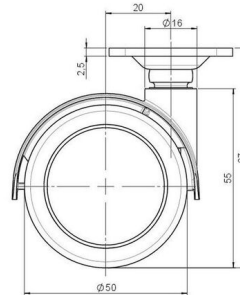

## Technical Details

Product Type	Furniture caster
Wheel diameter	50mm
Load capacity	50kg
Overall height with fixing	67mm
<b>Wheel:</b>	
Wheel type	Soft wheel
Wheel core / tread color	RAL 9005 Jet black / RAL 7022 Umbra grey
<b>Housing:</b>	
Housing form	hooded, with neck diameter
Neck diameter	16mm
Housing material	Zinc die-cast
Housing color	Shiny chrome
Mobility concept	Freewheel
Fixing	38x38mm Plate
Description	DUZB 87 -24 X 1

### No-Noise™ Stem:

- 11x19,5mm with 11,4mm circlip
- 11x19,5mm with 110,6mm circlip

### Push fit stems:

- 10x22mm with 10,3mm circlip
- 10x22mm with 10,5mm circlip
- 11x19,5mm with 11,4mm circlip
- 11x19,5mm with 11,8mm circlip
- 11x22mm with 11,4mm circlip
- 11x22mm with 11,6mm circlip
- 11x22mm with 11,8mm circlip

### Square plates:

- 38x38mm
- 55x55mm
- 60x60mm