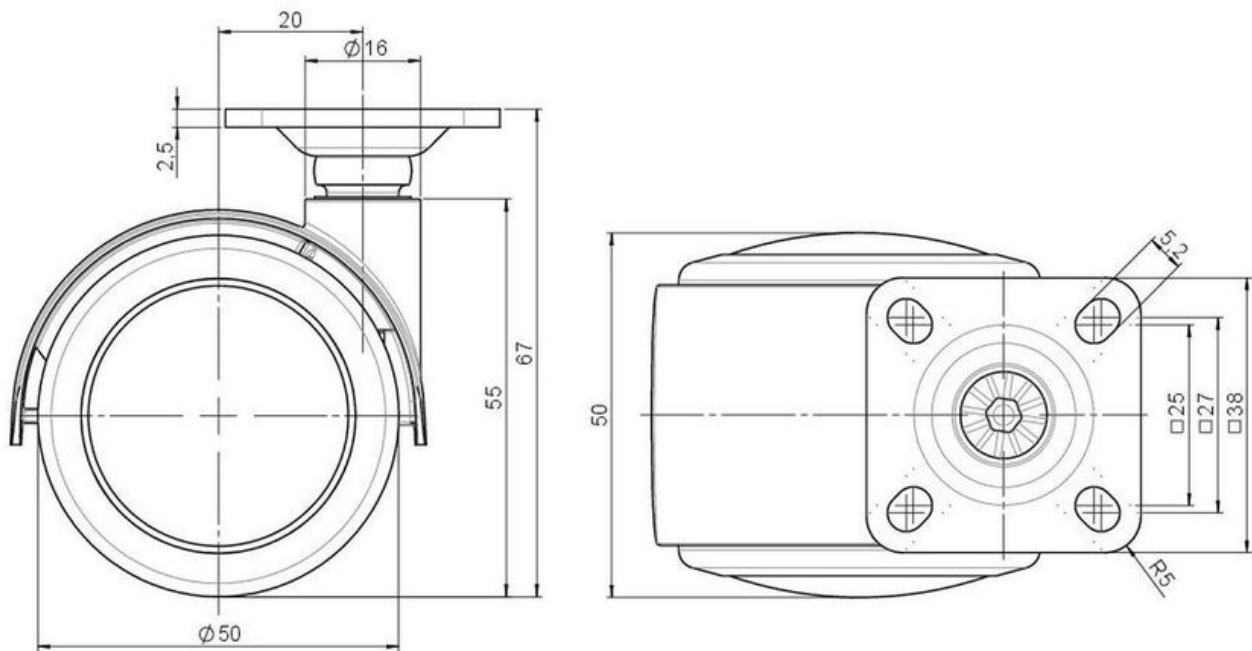

Standard D087

As of: April 02, 2026

Description	Model	Carton Quantity
DUZB 87 -24 X 1	D087	100 pcs per Carton

Technical Details

Product Type	Furniture caster
Wheel diameter	50mm
Load capacity	50kg
Overall height with fixing	67mm
Wheel:	
Wheel type	Soft wheel
Wheel core / tread color	RAL 9005 Jet black / RAL 9005 Jet black
Housing:	
Housing form	hooded, with neck diameter
Neck diameter	16mm
Housing material	Zinc die-cast
Housing color	Shiny chrome
Mobility concept	Freewheel
Fixing	38x38mm Plate
Description	DUZB 87 -24 X 1

Fixings

Compatible with the following available fixings:

No-Noise™ Stem:

- 11x19,5mm with 11,4mm circlip
- 11x19,5mm with 110,6mm circlip

Push fit stems:

- 10x22mm with 10,3mm circlip
- 10x22mm with 10,5mm circlip
- 11x19,5mm with 11,4mm circlip
- 11x19,5mm with 11,8mm circlip
- 11x22mm with 11,4mm circlip
- 11x22mm with 11,6mm circlip
- 11x22mm with 11,8mm circlip

Threaded stems:

- M8x15mm
- M8x20mm
- M8x25mm
- M10x15mm
- M10x20mm
- M10x25mm
- M10x30mm
- M10x40mm
- M12x20mm

Square plates:

- 38x38mm
- 55x55mm
- 60x60mm