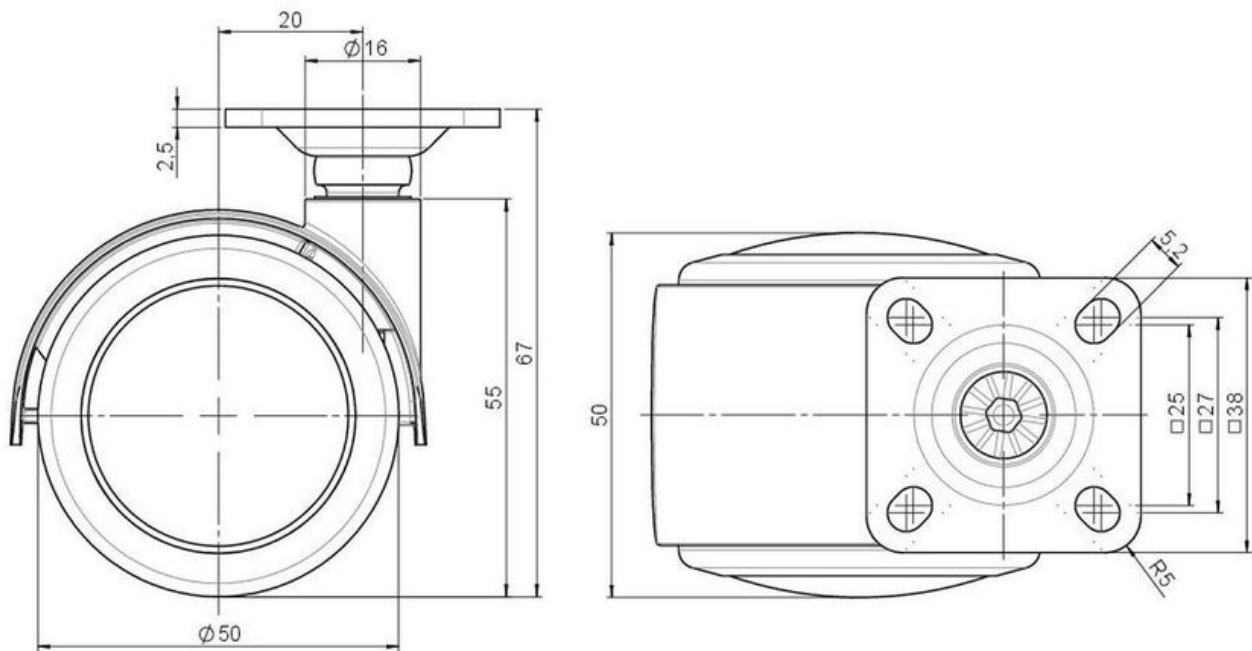

## Technical Details

Product Type	Furniture caster
Wheel diameter	50mm
Load capacity	50kg
Overall height with fixing	67mm
<b>Wheel:</b>	
Wheel type	Soft wheel
Wheel core / tread color	RAL 9005 Jet black / RAL 9005 Jet black
<b>Housing:</b>	
Housing form	hooded, with neck diameter
Neck diameter	16mm
Housing material	Zinc die-cast
Housing color	Shiny chrome
Mobility concept	Freewheel
Fixing	38x38mm Plate
Description	DUZB 87 -24 X 1

### No-Noise™ Stem:

- 11x19,5mm with 11,4mm circlip
- 11x19,5mm with 110,6mm circlip

### Threaded stems:

- M8x15mm
- M8x20mm
- M8x25mm
- M10x15mm
- M10x20mm
- M10x25mm
- M10x30mm
- M10x40mm
- M12x20mm

### Square plates:

- 38x38mm
- 55x55mm
- 60x60mm