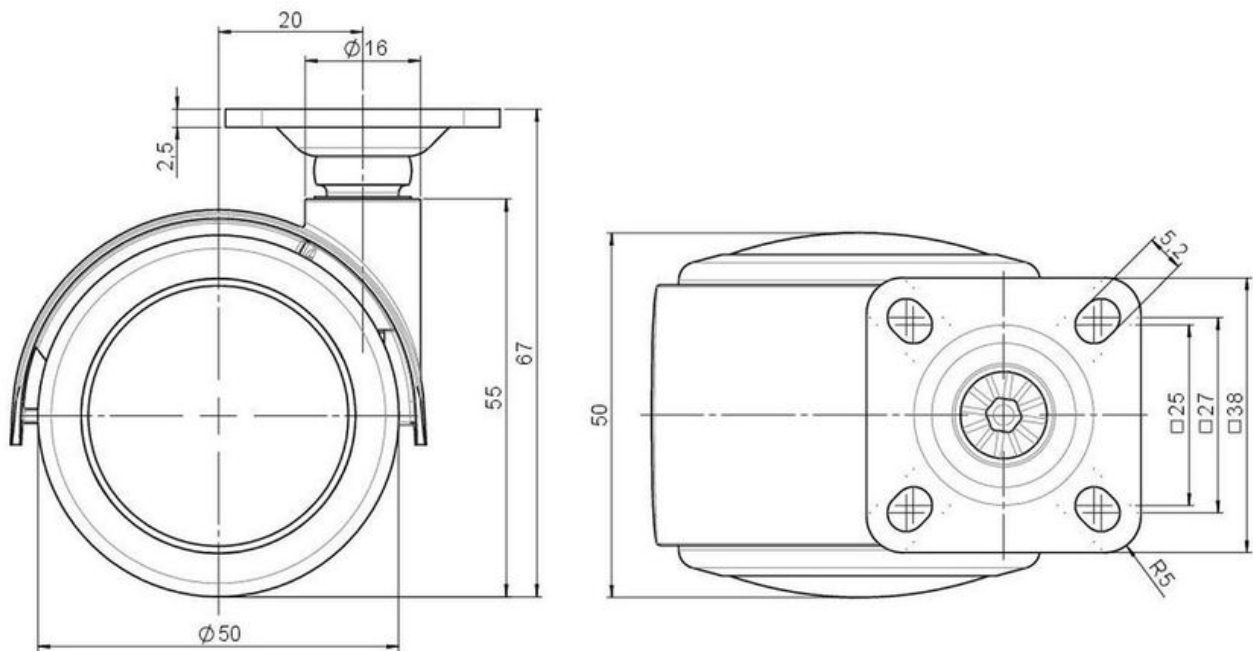

Standard D087

As of: July 07, 2026

Description DUZB 87 -24 X 1	Model D087	Carton Quantity 100 pcs per Carton
--------------------------------	---------------	---------------------------------------

Technical Details

Product Type	Furniture caster
Wheel diameter	50mm
Load capacity	50kg
Overall height with fixing	67mm
Wheel:	
Wheel type	Soft wheel
Wheel core / tread color	RAL 9005 Jet black / RAL 9005 Jet black
Housing:	
Housing form	hooded, with neck diameter
Neck diameter	16mm
Housing material	Zinc die-cast
Housing color	Shiny chrome
Mobility concept	Freewheel
Fixing	38x38mm Plate
Description	DUZB 87 -24 X 1

Fixings

Compatible with the following available fixings:

No-Noise™ Stem:

- 11x19,5mm with 11,4mm circlip
- 11x19,5mm with 110,6mm circlip

Push fit stems:

- 10x22mm with 10,3mm circlip
- 10x22mm with 10,5mm circlip
- 11x19,5mm with 11,4mm circlip
- 11x19,5mm with 11,8mm circlip
- 11x22mm with 11,4mm circlip
- 11x22mm with 11,6mm circlip
- 11x22mm with 11,8mm circlip

Threaded stems:

- M8x15mm
- M8x20mm
- M8x25mm
- M10x15mm
- M10x20mm
- M10x25mm
- M10x30mm
- M10x40mm
- M12x20mm

Square plates:

- 38x38mm
- 55x55mm
- 60x60mm