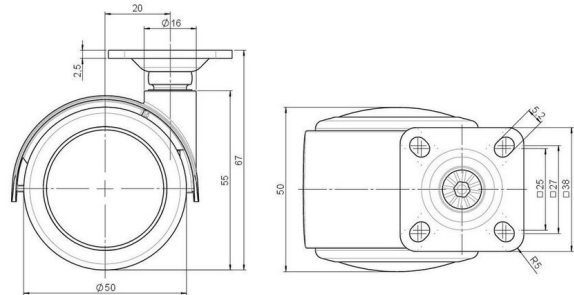

Standard D087

As of: July 07, 2026

Description	Model	Carton Quantity
DUZB 87 -24 X 1	D087	100 pcs per Carton

Technical Details

Product Type	Furniture caster
Wheel diameter	50mm
Load capacity	50kg
Overall height with fixing	67mm
Wheel:	
Wheel type	Soft wheel
Wheel core / tread color	RAL 9005 Jet black / RAL 9005 Jet black
Housing:	
Housing form	hooded, with neck diameter
Neck diameter	16mm
Housing material	Zinc die-cast
Housing color	RAL 9005 Jet black
Mobility concept	Freewheel
Fixing	38x38mm Plate
Description	DUZB 87 -24 X 1