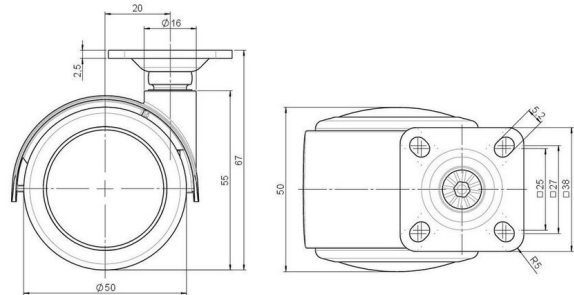

Standard D087

As of: May 23, 2026

Description DUZB 87 -24 X 1	Model D087	Carton Quantity 100 pcs per Carton
--------------------------------	---------------	---------------------------------------

Technical Details

Product Type	Furniture caster
Wheel diameter	50mm
Load capacity	50kg
Overall height with fixing	67mm
Wheel:	
Wheel type	Soft wheel
Wheel core / tread color	RAL 9005 Jet black / RAL 9005 Jet black
Housing:	
Housing form	hooded, with neck diameter
Neck diameter	16mm
Housing material	Zinc die-cast
Housing color	RAL 9005 Jet black
Mobility concept	Freewheel
Fixing	38x38mm Plate
Description	DUZB 87 -24 X 1

Fixings

Compatible with the following available fixings:

No-Noise™ Stem:

- 11x19,5mm with 11,4mm circlip
- 11x19,5mm with 110,6mm circlip

Push fit stems:

- 10x22mm with 10,3mm circlip
- 10x22mm with 10,5mm circlip
- 11x19,5mm with 11,4mm circlip
- 11x19,5mm with 11,8mm circlip
- 11x22mm with 11,4mm circlip
- 11x22mm with 11,6mm circlip
- 11x22mm with 11,8mm circlip

Threaded stems:

- M8x15mm
- M8x20mm
- M8x25mm
- M10x15mm
- M10x20mm
- M10x25mm
- M10x30mm
- M10x40mm
- M12x20mm

Square plates:

- 38x38mm
- 55x55mm
- 60x60mm