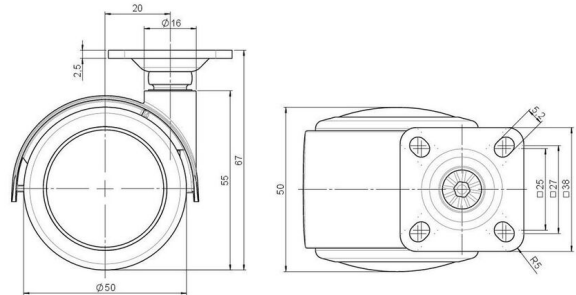

Standard D087

As of: April 02, 2026

Description DUZB 87 -24 X 1	Model D087	Carton Quantity 100 pcs per Carton
---------------------------------------	----------------------	--

Technical Details

Product Type	Furniture caster
Wheel diameter	50mm
Load capacity	50kg
Overall height with fixing	67mm
Wheel:	
Wheel type	Soft wheel
Wheel core / tread color	RAL 9005 Jet black / RAL 9005 Jet black
Housing:	
Housing form	hooded, with neck diameter
Neck diameter	16mm
Housing material	Zinc die-cast
Housing color	RAL 9005 Jet black
Mobility concept	Freewheel
Fixing	38x38mm Plate
Description	DUZB 87 -24 X 1

Fixings

Compatible with the following available fixings:

No-Noise™ Stem:

- 11x19,5mm with 11,4mm circlip
- 11x19,5mm with 110,6mm circlip

Push fit stems:

- 10x22mm with 10,3mm circlip
- 10x22mm with 10,5mm circlip
- 11x19,5mm with 11,4mm circlip
- 11x19,5mm with 11,8mm circlip
- 11x22mm with 11,4mm circlip
- 11x22mm with 11,6mm circlip
- 11x22mm with 11,8mm circlip

Threaded stems:

- M8x15mm
- M8x20mm
- M8x25mm
- M10x15mm
- M10x20mm
- M10x25mm
- M10x30mm
- M10x40mm
- M12x20mm

Square plates:

- 38x38mm
- 55x55mm
- 60x60mm