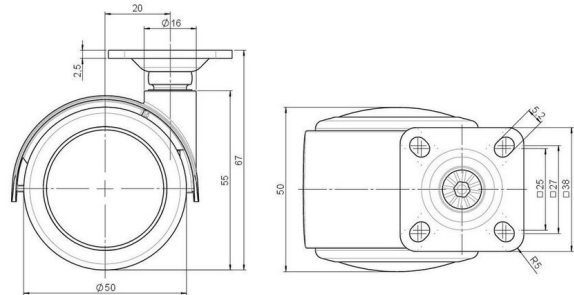

Standard D087

As of: July 07, 2026

Description	Model	Carton Quantity
DUZB 87 -24 X 1	D087	100 pcs per Carton

Technical Details

Product Type	Furniture caster
Wheel diameter	50mm
Load capacity	50kg
Overall height with fixing	67mm
Wheel:	
Wheel type	Soft wheel
Wheel core / tread color	RAL 9005 Jet black / RAL 9005 Jet black
Housing:	
Housing form	hooded, with neck diameter
Neck diameter	16mm
Housing material	Zinc die-cast
Housing color	RAL 9005 Jet black
Mobility concept	Freewheel
Fixing	38x38mm Plate
Description	DUZB 87 -24 X 1

Fixings

Compatible with the following available fixings:

No-Noise™ Stem:

- 11x19,5mm with 11,4mm circlip
- 11x19,5mm with 110,6mm circlip

Push fit stems:

- 10x22mm with 10,3mm circlip
- 10x22mm with 10,5mm circlip
- 11x19,5mm with 11,4mm circlip
- 11x19,5mm with 11,8mm circlip
- 11x22mm with 11,4mm circlip
- 11x22mm with 11,6mm circlip
- 11x22mm with 11,8mm circlip

Threaded stems:

- M8x15mm
- M8x20mm
- M8x25mm
- M10x15mm
- M10x20mm
- M10x25mm
- M10x30mm
- M10x40mm
- M12x20mm

Square plates:

- 38x38mm
- 55x55mm
- 60x60mm