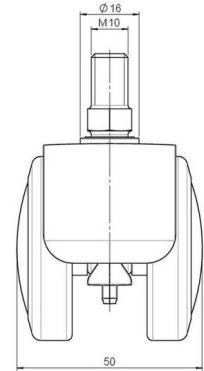

## Technical Details

Product Type	Furniture caster
Wheel diameter	50mm
Load capacity	50kg
Overall height with fixing	63mm
<b>Wheel:</b>	
Wheel type	Soft wheel
Wheel core / tread color	RAL 9005 Jet black / RAL 9005 Jet black
<b>Housing:</b>	
Housing form	hooded, with neck diameter
Neck diameter	16mm
Housing material	Zinc die-cast
Housing color	Shiny chrome
Mobility concept	Freewheel
Fixing	M10x15mm Threaded stem
Description	DUZB 87 -24 X10

### No-Noise™ Stem:

- 11x19,5mm with 11,4mm circlip
- 11x19,5mm with 110,6mm circlip

### Threaded stems:

- M8x15mm
- M8x20mm
- M8x25mm
- M10x15mm
- M10x20mm
- M10x25mm
- M10x30mm
- M10x40mm
- M12x20mm

### Square plates:

- 38x38mm
- 55x55mm
- 60x60mm