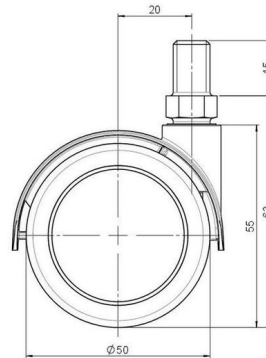

## Technical Details

Product Type	Furniture caster
Wheel diameter	50mm
Load capacity	50kg
Overall height with fixing	63mm
<b>Wheel:</b>	
Wheel type	Soft wheel
Wheel core / tread color	RAL 9005 Jet black / RAL 9005 Jet black
<b>Housing:</b>	
Housing form	hooded, with neck diameter
Neck diameter	16mm
Housing material	Zinc die-cast
Housing color	Shiny chrome
Mobility concept	Freewheel
Fixing	M10x15mm Threaded stem
Description	DUZB 87 -24 X10

### No-Noise™ Stem:

- 11x19,5mm with 11,4mm circlip
- 11x19,5mm with 110,6mm circlip

### Threaded stems:

- M8x15mm
- M8x20mm
- M8x25mm
- M10x15mm
- M10x20mm
- M10x25mm
- M10x30mm
- M10x40mm
- M12x20mm

### Square plates:

- 38x38mm
- 55x55mm
- 60x60mm