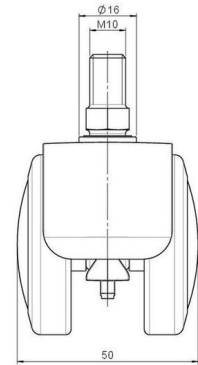

## Technical Details

Product Type	Furniture caster
Wheel diameter	50mm
Load capacity	50kg
Overall height with fixing	63mm
<b>Wheel:</b>	
Wheel type	Soft wheel
Wheel core / tread color	RAL 9005 Jet black / RAL 9005 Jet black
<b>Housing:</b>	
Housing form	hooded, with neck diameter
Neck diameter	16mm
Housing material	Zinc die-cast
Housing color	Matte chrome
Mobility concept	Freewheel
Fixing	M10x15mm Threaded stem
Description	DUZB 87 -24 X10

### No-Noise™ Stem:

- 11x19,5mm with 11,4mm circlip
- 11x19,5mm with 110,6mm circlip

### Threaded stems:

- M8x15mm
- M8x20mm
- M8x25mm
- M10x15mm
- M10x20mm
- M10x25mm
- M10x30mm
- M10x40mm
- M12x20mm

### Square plates:

- 38x38mm
- 55x55mm
- 60x60mm