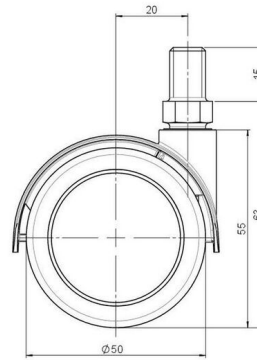

## Technical Details

Product Type	Furniture caster
Wheel diameter	50mm
Load capacity	50kg
Overall height with fixing	63mm
<b>Wheel:</b>	
Wheel type	Soft wheel
Wheel core / tread color	RAL 9005 Jet black / RAL 9005 Jet black
<b>Housing:</b>	
Housing form	hooded, with neck diameter
Neck diameter	16mm
Housing material	Zinc die-cast
Housing color	Matte chrome
Mobility concept	Freewheel
Fixing	M10x15mm Threaded stem
Description	DUZB 87 -24 X10

### No-Noise™ Stem:

- 11x19,5mm with 11,4mm circlip
- 11x19,5mm with 110,6mm circlip

### Threaded stems:

- M8x15mm
- M8x20mm
- M8x25mm
- M10x15mm
- M10x20mm
- M10x25mm
- M10x30mm
- M10x40mm
- M12x20mm

### Square plates:

- 38x38mm
- 55x55mm
- 60x60mm