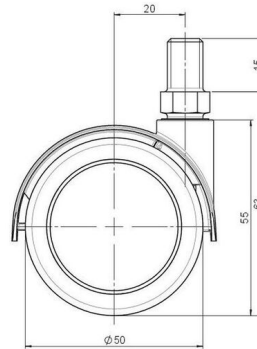

Standard D087

As of: April 02, 2026

Description	Model	Carton Quantity
DUZB 87 -24 X10	D087	100 pcs per Carton

Technical Details

Product Type	Furniture caster
Wheel diameter	50mm
Load capacity	50kg
Overall height with fixing	63mm
Wheel:	
Wheel type	Soft wheel
Wheel core / tread color	RAL 9005 Jet black / RAL 9005 Jet black
Housing:	
Housing form	hooded, with neck diameter
Neck diameter	16mm
Housing material	Zinc die-cast
Housing color	RAL 9005 Jet black
Mobility concept	Freewheel
Fixing	M10x15mm Threaded stem
Description	DUZB 87 -24 X10

Fixings

Compatible with the following available fixings:

No-Noise™ Stem:

- 11x19,5mm with 11,4mm circlip
- 11x19,5mm with 110,6mm circlip

Push fit stems:

- 10x22mm with 10,3mm circlip
- 10x22mm with 10,5mm circlip
- 11x19,5mm with 11,4mm circlip
- 11x19,5mm with 11,8mm circlip
- 11x22mm with 11,4mm circlip
- 11x22mm with 11,6mm circlip
- 11x22mm with 11,8mm circlip

Threaded stems:

- M8x15mm
- M8x20mm
- M8x25mm
- M10x15mm
- M10x20mm
- M10x25mm
- M10x30mm
- M10x40mm
- M12x20mm

Square plates:

- 38x38mm
- 55x55mm
- 60x60mm