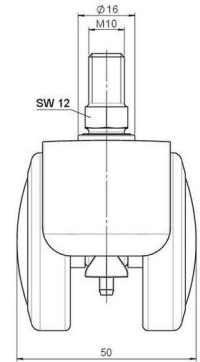

Standard D087

As of: April 02, 2026

Description	Model	Carton Quantity
DUZB 87 -24 X10	D087	100 pcs per Carton

Technical Details

Product Type	Furniture caster
Wheel diameter	50mm
Load capacity	50kg
Overall height with fixing	63mm
Wheel:	
Wheel type	Soft wheel
Wheel core / tread color	RAL 9005 Jet black / RAL 9005 Jet black
Housing:	
Housing form	hooded, with neck diameter
Neck diameter	16mm
Housing material	Zinc die-cast
Housing color	RAL 9005 Jet black
Mobility concept	Freewheel
Fixing	M10x15mm Threaded stem
Description	DUZB 87 -24 X10

Fixings

Compatible with the following available fixings:

No-Noise™ Stem:

- 11x19,5mm with 11,4mm circlip
- 11x19,5mm with 110,6mm circlip

Push fit stems:

- 10x22mm with 10,3mm circlip
- 10x22mm with 10,5mm circlip
- 11x19,5mm with 11,4mm circlip
- 11x19,5mm with 11,8mm circlip
- 11x22mm with 11,4mm circlip
- 11x22mm with 11,6mm circlip
- 11x22mm with 11,8mm circlip

Threaded stems:

- M8x15mm
- M8x20mm
- M8x25mm
- M10x15mm
- M10x20mm
- M10x25mm
- M10x30mm
- M10x40mm
- M12x20mm

Square plates:

- 38x38mm
- 55x55mm
- 60x60mm