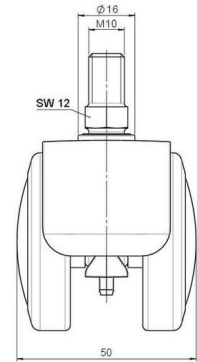

Standard D087

As of: July 07, 2026

Description	Model	Carton Quantity
DUZB 87 -24 X10	D087	100 pcs per Carton

Technical Details

Product Type	Furniture caster
Wheel diameter	50mm
Load capacity	50kg
Overall height with fixing	63mm
Wheel:	
Wheel type	Soft wheel
Wheel core / tread color	RAL 9005 Jet black / RAL 9005 Jet black
Housing:	
Housing form	hooded, with neck diameter
Neck diameter	16mm
Housing material	Zinc die-cast
Housing color	RAL 9005 Jet black
Mobility concept	Freewheel
Fixing	M10x15mm Threaded stem
Description	DUZB 87 -24 X10

Fixings

Compatible with the following available fixings:

No-Noise™ Stem:

- 11x19,5mm with 11,4mm circlip
- 11x19,5mm with 110,6mm circlip

Push fit stems:

- 10x22mm with 10,3mm circlip
- 10x22mm with 10,5mm circlip
- 11x19,5mm with 11,4mm circlip
- 11x19,5mm with 11,8mm circlip
- 11x22mm with 11,4mm circlip
- 11x22mm with 11,6mm circlip
- 11x22mm with 11,8mm circlip

Threaded stems:

- M8x15mm
- M8x20mm
- M8x25mm
- M10x15mm
- M10x20mm
- M10x25mm
- M10x30mm
- M10x40mm
- M12x20mm

Square plates:

- 38x38mm
- 55x55mm
- 60x60mm