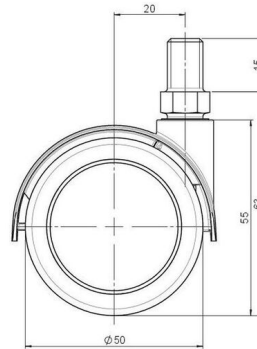

Standard D087

As of: July 07, 2026

Description	Model	Carton Quantity
DUZB 87 -24 X10	D087	100 pcs per Carton

Technical Details

Product Type	Furniture caster
Wheel diameter	50mm
Load capacity	50kg
Overall height with fixing	63mm
Wheel:	
Wheel type	Soft wheel
Wheel core / tread color	RAL 9005 Jet black / RAL 9005 Jet black
Housing:	
Housing form	hooded, with neck diameter
Neck diameter	16mm
Housing material	Zinc die-cast
Housing color	RAL 9005 Jet black
Mobility concept	Freewheel
Fixing	M10x15mm Threaded stem
Description	DUZB 87 -24 X10

Fixings

Compatible with the following available fixings:

No-Noise™ Stem:

- 11x19,5mm with 11,4mm circlip
- 11x19,5mm with 110,6mm circlip

Push fit stems:

- 10x22mm with 10,3mm circlip
- 10x22mm with 10,5mm circlip
- 11x19,5mm with 11,4mm circlip
- 11x19,5mm with 11,8mm circlip
- 11x22mm with 11,4mm circlip
- 11x22mm with 11,6mm circlip
- 11x22mm with 11,8mm circlip

Threaded stems:

- M8x15mm
- M8x20mm
- M8x25mm
- M10x15mm
- M10x20mm
- M10x25mm
- M10x30mm
- M10x40mm
- M12x20mm

Square plates:

- 38x38mm
- 55x55mm
- 60x60mm