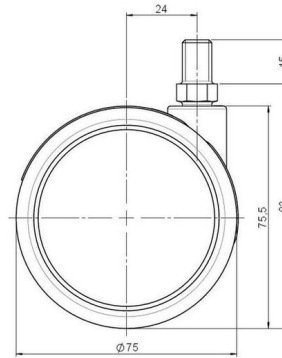

Description	Model	Carton Quantity
DUZB375 - 2 X10	D375	60 pcs per Carton

Technical Details

Product Type	Furniture caster
Wheel diameter	75mm
Load capacity	75kg
Overall height with fixing	83mm
Wheel:	
Wheel type	Soft wheel
Wheel core / tread color	RAL 9010 Pure white / RAL 9010 Pure white
Housing:	
Housing form	unhooded, with neck diameter
Neck diameter	20mm
Housing material	Zinc die-cast
Housing color	RAL 9010 Pure white
Mobility concept	Freewheel
Fixing	M10x15mm Threaded stem
Description	DUZB375 - 2 X10

Fixings

Compatible with the following available fixings:

No-Noise™ Stem:

- 11x19,5mm with 11,4mm circlip
- 11x19,5mm with 110,6mm circlip

Push fit stems:

- 10x22mm with 10,3mm circlip
- 10x22mm with 10,5mm circlip
- 11x19,5mm with 11,4mm circlip
- 11x19,5mm with 11,8mm circlip
- 11x22mm with 11,4mm circlip
- 11x22mm with 11,6mm circlip
- 11x22mm with 11,8mm circlip

Threaded stems:

- M8x15mm
- M8x20mm
- M8x25mm
- M10x15mm
- M10x20mm
- M10x25mm
- M10x30mm
- M10x40mm
- M12x20mm

Square plates:

- 38x38mm
- 55x55mm
- 60x60mm