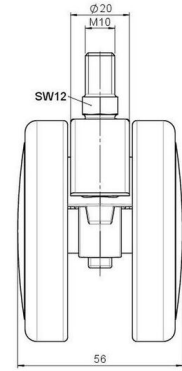

Description	Model	Carton Quantity
DUZB375 - 2 X10	D375	60 pcs per Carton

Technical Details

Product Type	Furniture caster
Wheel diameter	75mm
Load capacity	75kg
Overall height with fixing	83mm
Wheel:	
Wheel type	Soft wheel
Wheel core / tread color	RAL 9010 Pure white / RAL 9010 Pure white
Housing:	
Housing form	unhooded, with neck diameter
Neck diameter	20mm
Housing material	Zinc die-cast
Housing color	RAL 9010 Pure white
Mobility concept	Freewheel
Fixing	M10x15mm Threaded stem
Description	DUZB375 - 2 X10

Fixings

Compatible with the following available fixings:

No-Noise™ Stem:

- 11x19,5mm with 11,4mm circlip
- 11x19,5mm with 110,6mm circlip

Push fit stems:

- 10x22mm with 10,3mm circlip
- 10x22mm with 10,5mm circlip
- 11x19,5mm with 11,4mm circlip
- 11x19,5mm with 11,8mm circlip
- 11x22mm with 11,4mm circlip
- 11x22mm with 11,6mm circlip
- 11x22mm with 11,8mm circlip

Threaded stems:

- M8x15mm
- M8x20mm
- M8x25mm
- M10x15mm
- M10x20mm
- M10x25mm
- M10x30mm
- M10x40mm
- M12x20mm

Square plates:

- 38x38mm
- 55x55mm
- 60x60mm