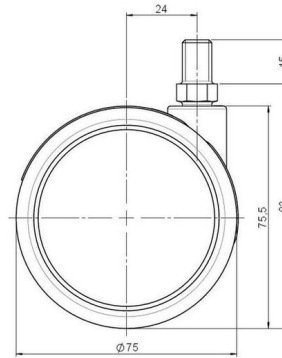

Standard D375

As of: June 27, 2026

Description DUZB375 - 2 X10	Model D375	Carton Quantity 60 pcs per Carton
--------------------------------	---------------	--------------------------------------

Technical Details

Product Type	Furniture caster
Wheel diameter	75mm
Load capacity	75kg
Overall height with fixing	83mm
Wheel:	
Wheel type	Soft wheel
Wheel core / tread color	RAL 9010 Pure white / RAL 9010 Pure white
Housing:	
Housing form	unhooded, with neck diameter
Neck diameter	20mm
Housing material	Zinc die-cast
Housing color	RAL 9010 Pure white
Mobility concept	Freewheel
Fixing	M10x15mm Threaded stem
Description	DUZB375 - 2 X10

Fixings

Compatible with the following available fixings:

No-Noise™ Stem:

- 11x19,5mm with 11,4mm circlip
- 11x19,5mm with 110,6mm circlip

Push fit stems:

- 10x22mm with 10,3mm circlip
- 10x22mm with 10,5mm circlip
- 11x19,5mm with 11,4mm circlip
- 11x19,5mm with 11,8mm circlip
- 11x22mm with 11,4mm circlip
- 11x22mm with 11,6mm circlip
- 11x22mm with 11,8mm circlip

Threaded stems:

- M8x15mm
- M8x20mm
- M8x25mm
- M10x15mm
- M10x20mm
- M10x25mm
- M10x30mm
- M10x40mm
- M12x20mm

Square plates:

- 38x38mm
- 55x55mm
- 60x60mm