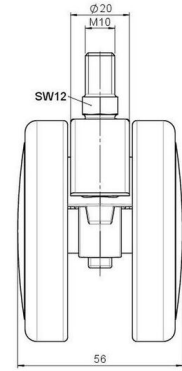

Standard D375

As of: June 27, 2026

Description DUZB375 - 2 X10	Model D375	Carton Quantity 60 pcs per Carton
--------------------------------	---------------	--------------------------------------

Technical Details

Product Type	Furniture caster
Wheel diameter	75mm
Load capacity	75kg
Overall height with fixing	83mm
Wheel:	
Wheel type	Soft wheel
Wheel core / tread color	RAL 9010 Pure white / RAL 9010 Pure white
Housing:	
Housing form	unhooded, with neck diameter
Neck diameter	20mm
Housing material	Zinc die-cast
Housing color	RAL 9010 Pure white
Mobility concept	Freewheel
Fixing	M10x15mm Threaded stem
Description	DUZB375 - 2 X10

Fixings

Compatible with the following available fixings:

No-Noise™ Stem:

- 11x19,5mm with 11,4mm circlip
- 11x19,5mm with 110,6mm circlip

Push fit stems:

- 10x22mm with 10,3mm circlip
- 10x22mm with 10,5mm circlip
- 11x19,5mm with 11,4mm circlip
- 11x19,5mm with 11,8mm circlip
- 11x22mm with 11,4mm circlip
- 11x22mm with 11,6mm circlip
- 11x22mm with 11,8mm circlip

Threaded stems:

- M8x15mm
- M8x20mm
- M8x25mm
- M10x15mm
- M10x20mm
- M10x25mm
- M10x30mm
- M10x40mm
- M12x20mm

Square plates:

- 38x38mm
- 55x55mm
- 60x60mm