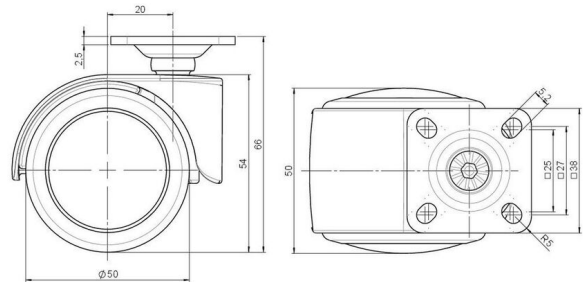

Standard D483

As of: May 23, 2026

Description	Model	Carton Quantity
DUZB483 -24 X 1	D483	100 pcs per Carton

Technical Details

Product Type	Furniture caster
Wheel diameter	50mm
Load capacity	50kg
Overall height with fixing	66mm
Wheel:	
Wheel type	Soft wheel
Wheel core / tread color	RAL 9005 Jet black / RAL 7022 Umbra grey
Housing:	
Housing form	hooded, without neck
Neck diameter	Universal neck
Housing material	Zinc die-cast
Housing color	Shiny chrome
Mobility concept	Freewheel
Fixing	38x38mm Plate
Description	DUZB483 -24 X 1

Fixings

Compatible with the following available fixings:

No-Noise™ Stem:

- 11x19,5mm with 11,4mm circlip
- 11x19,5mm with 110,6mm circlip

Push fit stems:

- 10x22mm with 10,3mm circlip
- 10x22mm with 10,5mm circlip
- 11x19,5mm with 11,4mm circlip
- 11x19,5mm with 11,8mm circlip
- 11x22mm with 11,4mm circlip
- 11x22mm with 11,6mm circlip
- 11x22mm with 11,8mm circlip

Threaded stems:

- M8x15mm
- M8x20mm
- M8x25mm
- M10x15mm
- M10x20mm
- M10x25mm
- M10x30mm
- M10x40mm
- M12x20mm

Square plates:

- 38x38mm
- 55x55mm
- 60x60mm