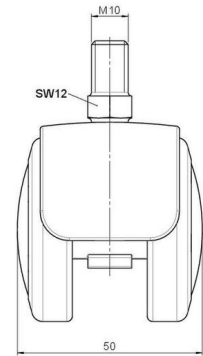

Standard D483

As of: July 07, 2026

Description	Model	Carton Quantity
DUZB483 -24 X10	D483	100 pcs per Carton

Technical Details

Product Type	Furniture caster
Wheel diameter	50mm
Load capacity	50kg
Overall height with fixing	61mm
Wheel:	
Wheel type	Soft wheel
Wheel core / tread color	RAL 9005 Jet black / RAL 7022 Umbra grey
Housing:	
Housing form	hooded, without neck
Neck diameter	Universal neck
Housing material	Zinc die-cast
Housing color	Shiny chrome
Mobility concept	Freewheel
Fixing	M10x15mm Threaded stem
Description	DUZB483 -24 X10