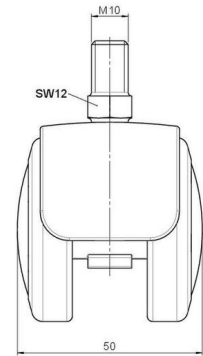

Standard D483

As of: April 04, 2026

Description	Model	Carton Quantity
DUZB483 -24 X10	D483	100 pcs per Carton

Technical Details

Product Type	Furniture caster
Wheel diameter	50mm
Load capacity	50kg
Overall height with fixing	61mm
Wheel:	
Wheel type	Soft wheel
Wheel core / tread color	RAL 9005 Jet black / RAL 7022 Umbra grey
Housing:	
Housing form	hooded, without neck
Neck diameter	Universal neck
Housing material	Zinc die-cast
Housing color	Shiny chrome
Mobility concept	Freewheel
Fixing	M10x15mm Threaded stem
Description	DUZB483 -24 X10

Fixings

Compatible with the following available fixings:

No-Noise™ Stem:

- 11x19,5mm with 11,4mm circlip
- 11x19,5mm with 110,6mm circlip

Push fit stems:

- 10x22mm with 10,3mm circlip
- 10x22mm with 10,5mm circlip
- 11x19,5mm with 11,4mm circlip
- 11x19,5mm with 11,8mm circlip
- 11x22mm with 11,4mm circlip
- 11x22mm with 11,6mm circlip
- 11x22mm with 11,8mm circlip

Threaded stems:

- M8x15mm
- M8x20mm
- M8x25mm
- M10x15mm
- M10x20mm
- M10x25mm
- M10x30mm
- M10x40mm
- M12x20mm

Square plates:

- 38x38mm
- 55x55mm
- 60x60mm