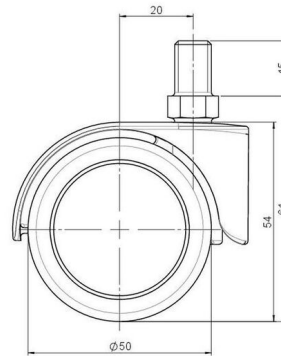

Standard D483

As of: July 07, 2026

Description	Model	Carton Quantity
DUZB483 -24 X10	D483	100 pcs per Carton

Technical Details

Product Type	Furniture caster
Wheel diameter	50mm
Load capacity	50kg
Overall height with fixing	61mm
Wheel:	
Wheel type	Soft wheel
Wheel core / tread color	RAL 9005 Jet black / RAL 7022 Umbra grey
Housing:	
Housing form	hooded, without neck
Neck diameter	Universal neck
Housing material	Zinc die-cast
Housing color	Shiny chrome
Mobility concept	Freewheel
Fixing	M10x15mm Threaded stem
Description	DUZB483 -24 X10

Fixings

Compatible with the following available fixings:

No-Noise™ Stem:

- 11x19,5mm with 11,4mm circlip
- 11x19,5mm with 110,6mm circlip

Push fit stems:

- 10x22mm with 10,3mm circlip
- 10x22mm with 10,5mm circlip
- 11x19,5mm with 11,4mm circlip
- 11x19,5mm with 11,8mm circlip
- 11x22mm with 11,4mm circlip
- 11x22mm with 11,6mm circlip
- 11x22mm with 11,8mm circlip

Threaded stems:

- M8x15mm
- M8x20mm
- M8x25mm
- M10x15mm
- M10x20mm
- M10x25mm
- M10x30mm
- M10x40mm
- M12x20mm

Square plates:

- 38x38mm
- 55x55mm
- 60x60mm