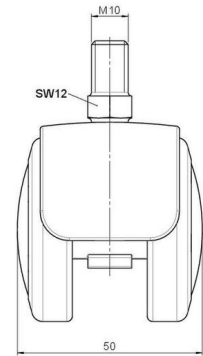

Standard D483

As of: July 07, 2026

Description	Model	Carton Quantity
DUZB483 -24 X10	D483	100 pcs per Carton

Technical Details

Product Type	Furniture caster
Wheel diameter	50mm
Load capacity	50kg
Overall height with fixing	61mm
Wheel:	
Wheel type	Soft wheel
Wheel core / tread color	RAL 9005 Jet black / RAL 7022 Umbra grey
Housing:	
Housing form	hooded, without neck
Neck diameter	Universal neck
Housing material	Zinc die-cast
Housing color	Shiny chrome
Mobility concept	Freewheel
Fixing	M10x15mm Threaded stem
Description	DUZB483 -24 X10

Fixings

Compatible with the following available fixings:

No-Noise™ Stem:

- 11x19,5mm with 11,4mm circlip
- 11x19,5mm with 110,6mm circlip

Push fit stems:

- 10x22mm with 10,3mm circlip
- 10x22mm with 10,5mm circlip
- 11x19,5mm with 11,4mm circlip
- 11x19,5mm with 11,8mm circlip
- 11x22mm with 11,4mm circlip
- 11x22mm with 11,6mm circlip
- 11x22mm with 11,8mm circlip

Threaded stems:

- M8x15mm
- M8x20mm
- M8x25mm
- M10x15mm
- M10x20mm
- M10x25mm
- M10x30mm
- M10x40mm
- M12x20mm

Square plates:

- 38x38mm
- 55x55mm
- 60x60mm