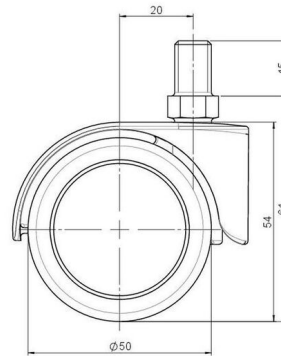

Standard D483

As of: July 07, 2026

Description	Model	Carton Quantity
DUZB483 -24 X10	D483	100 pcs per Carton

Technical Details

Product Type	Furniture caster
Wheel diameter	50mm
Load capacity	50kg
Overall height with fixing	61mm
Wheel:	
Wheel type	Soft wheel
Wheel core / tread color	RAL 9005 Jet black / RAL 7022 Umbra grey
Housing:	
Housing form	hooded, without neck
Neck diameter	Universal neck
Housing material	Zinc die-cast
Housing color	Shiny chrome
Mobility concept	Freewheel
Fixing	M10x15mm Threaded stem
Description	DUZB483 -24 X10