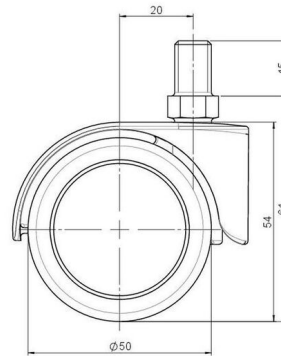

Standard D483

As of: April 04, 2026

Description	Model	Carton Quantity
DUZB483 -24 X10	D483	100 pcs per Carton

Technical Details

Product Type	Furniture caster
Wheel diameter	50mm
Load capacity	50kg
Overall height with fixing	61mm
Wheel:	
Wheel type	Soft wheel
Wheel core / tread color	RAL 9005 Jet black / RAL 7022 Umbra grey
Housing:	
Housing form	hooded, without neck
Neck diameter	Universal neck
Housing material	Zinc die-cast
Housing color	Shiny chrome
Mobility concept	Freewheel
Fixing	M10x15mm Threaded stem
Description	DUZB483 -24 X10

Fixings

Compatible with the following available fixings:

No-Noise™ Stem:

- 11x19,5mm with 11,4mm circlip
- 11x19,5mm with 110,6mm circlip

Push fit stems:

- 10x22mm with 10,3mm circlip
- 10x22mm with 10,5mm circlip
- 11x19,5mm with 11,4mm circlip
- 11x19,5mm with 11,8mm circlip
- 11x22mm with 11,4mm circlip
- 11x22mm with 11,6mm circlip
- 11x22mm with 11,8mm circlip

Threaded stems:

- M8x15mm
- M8x20mm
- M8x25mm
- M10x15mm
- M10x20mm
- M10x25mm
- M10x30mm
- M10x40mm
- M12x20mm

Square plates:

- 38x38mm
- 55x55mm
- 60x60mm