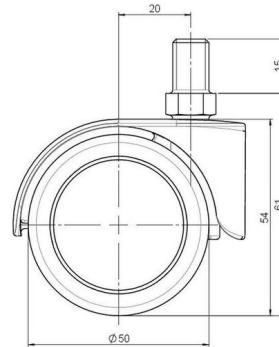

## Technical Details

Product Type	Furniture caster
Wheel diameter	50mm
Load capacity	50kg
Overall height with fixing	61mm
<b>Wheel:</b>	
Wheel type	Soft wheel
Wheel core / tread color	RAL 9005 Jet black / RAL 7022 Umbra grey
<b>Housing:</b>	
Housing form	hooded, without neck
Neck diameter	Universal neck
Housing material	Zinc die-cast
Housing color	Matte chrome
Mobility concept	Freewheel
Fixing	M10x15mm Threaded stem
Description	DUZB483 -24 X10

### No-Noise™ Stem:

- 11x19,5mm with 11,4mm circlip
- 11x19,5mm with 110,6mm circlip

### Threaded stems:

- M8x15mm
- M8x20mm
- M8x25mm
- M10x15mm
- M10x20mm
- M10x25mm
- M10x30mm
- M10x40mm
- M12x20mm

### Square plates:

- 38x38mm
- 55x55mm
- 60x60mm