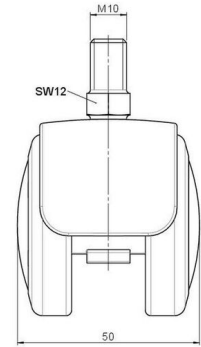

## Technical Details

Product Type	Furniture caster
Wheel diameter	50mm
Load capacity	50kg
Overall height with fixing	61mm
<b>Wheel:</b>	
Wheel type	Soft wheel
Wheel core / tread color	RAL 9005 Jet black / RAL 7022 Umbra grey
<b>Housing:</b>	
Housing form	hooded, without neck
Neck diameter	Universal neck
Housing material	Zinc die-cast
Housing color	Matte chrome
Mobility concept	Freewheel
Fixing	M10x15mm Threaded stem
Description	DUZB483 -24 X10

### No-Noise™ Stem:

- 11x19,5mm with 11,4mm circlip
- 11x19,5mm with 110,6mm circlip

### Threaded stems:

- M8x15mm
- M8x20mm
- M8x25mm
- M10x15mm
- M10x20mm
- M10x25mm
- M10x30mm
- M10x40mm
- M12x20mm

### Square plates:

- 38x38mm
- 55x55mm
- 60x60mm