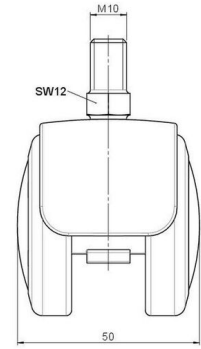

## Technical Details

Product Type	Furniture caster
Wheel diameter	50mm
Load capacity	50kg
Overall height with fixing	61mm
<b>Wheel:</b>	
Wheel type	Soft wheel
Wheel core / tread color	RAL 9005 Jet black / RAL 7022 Umbra grey
<b>Housing:</b>	
Housing form	hooded, without neck
Neck diameter	Universal neck
Housing material	Zinc die-cast
Housing color	Matte chrome
Mobility concept	Freewheel
Fixing	M10x15mm Threaded stem
Description	DUZB483 -24 X10

### No-Noise™ Stem:

- 11x19,5mm with 11,4mm circlip
- 11x19,5mm with 110,6mm circlip

### Threaded stems:

- M8x15mm
- M8x20mm
- M8x25mm
- M10x15mm
- M10x20mm
- M10x25mm
- M10x30mm
- M10x40mm
- M12x20mm

### Square plates:

- 38x38mm
- 55x55mm
- 60x60mm