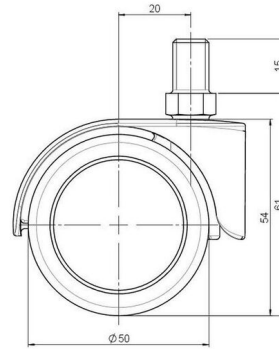

## Technical Details

Product Type	Furniture caster
Wheel diameter	50mm
Load capacity	50kg
Overall height with fixing	61mm
<b>Wheel:</b>	
Wheel type	Soft wheel
Wheel core / tread color	RAL 9005 Jet black / RAL 7022 Umbra grey
<b>Housing:</b>	
Housing form	hooded, without neck
Neck diameter	Universal neck
Housing material	Zinc die-cast
Housing color	Matte chrome
Mobility concept	Freewheel
Fixing	M10x15mm Threaded stem
Description	DUZB483 -24 X10

### No-Noise™ Stem:

- 11x19,5mm with 11,4mm circlip
- 11x19,5mm with 110,6mm circlip

### Threaded stems:

- M8x15mm
- M8x20mm
- M8x25mm
- M10x15mm
- M10x20mm
- M10x25mm
- M10x30mm
- M10x40mm
- M12x20mm

### Square plates:

- 38x38mm
- 55x55mm
- 60x60mm