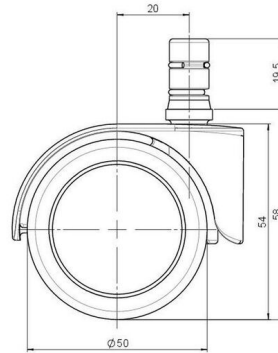

## Technical Details

Product Type	Furniture caster
Wheel diameter	50mm
Load capacity	50kg
Overall height with fixing	58mm
<b>Wheel:</b>	
Wheel type	Soft wheel
Wheel core / tread color	RAL 9005 Jet black / RAL 9005 Jet black
<b>Housing:</b>	
Housing form	hooded, without neck
Neck diameter	Universal neck
Housing material	Zinc die-cast
Housing color	Shiny chrome
Mobility concept	Freewheel
Fixing	No-Noise™ Stem, 11x19,5mm Push fit stem with double circlips, 11,4mm
Description	DUZB483 -24X2NN

### No-Noise™ Stem:

- 11x19,5mm with 11,4mm circlip
- 11x19,5mm with 110,6mm circlip

### Threaded stems:

- M8x15mm
- M8x20mm
- M8x25mm
- M10x15mm
- M10x20mm
- M10x25mm
- M10x30mm
- M10x40mm
- M12x20mm

### Square plates:

- 38x38mm
- 55x55mm
- 60x60mm