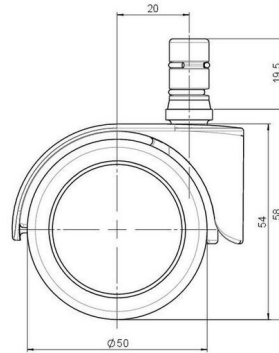

## Technical Details

Product Type	Furniture caster
Wheel diameter	50mm
Load capacity	50kg
Overall height with fixing	58mm
<b>Wheel:</b>	
Wheel type	Soft wheel
Wheel core / tread color	RAL 9005 Jet black / RAL 9005 Jet black
<b>Housing:</b>	
Housing form	hooded, without neck
Neck diameter	Universal neck
Housing material	Zinc die-cast
Housing color	Shiny chrome
Mobility concept	Freewheel
Fixing	No-Noise™ Stem, 11x19,5mm Push fit stem with double circlips, 11,4mm
Description	DUZB483 -24X2NN

### No-Noise™ Stem:

- 11x19,5mm with 11,4mm circlip
- 11x19,5mm with 110,6mm circlip

### Threaded stems:

- M8x15mm
- M8x20mm
- M8x25mm
- M10x15mm
- M10x20mm
- M10x25mm
- M10x30mm
- M10x40mm
- M12x20mm

### Square plates:

- 38x38mm
- 55x55mm
- 60x60mm