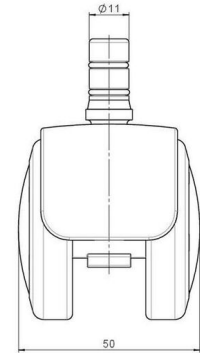

## Technical Details

Product Type	Furniture caster
Wheel diameter	50mm
Load capacity	50kg
Overall height with fixing	58mm
<b>Wheel:</b>	
Wheel type	Soft wheel
Wheel core / tread color	RAL 9005 Jet black / RAL 9005 Jet black
<b>Housing:</b>	
Housing form	hooded, without neck
Neck diameter	Universal neck
Housing material	Zinc die-cast
Housing color	Shiny chrome
Mobility concept	Freewheel
Fixing	No-Noise™ Stem, 11x19,5mm Push fit stem with double circlips, 11,4mm
Description	DUZB483 -24X2NN

### No-Noise™ Stem:

- 11x19,5mm with 11,4mm circlip
- 11x19,5mm with 110,6mm circlip

### Threaded stems:

- M8x15mm
- M8x20mm
- M8x25mm
- M10x15mm
- M10x20mm
- M10x25mm
- M10x30mm
- M10x40mm
- M12x20mm

### Square plates:

- 38x38mm
- 55x55mm
- 60x60mm