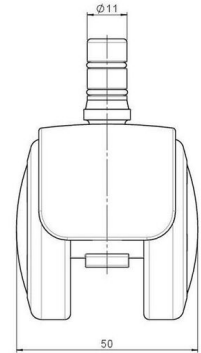

## Technical Details

Product Type	Furniture caster
Wheel diameter	50mm
Load capacity	50kg
Overall height with fixing	58mm
<b>Wheel:</b>	
Wheel type	Soft wheel
Wheel core / tread color	RAL 9005 Jet black / RAL 9005 Jet black
<b>Housing:</b>	
Housing form	hooded, without neck
Neck diameter	Universal neck
Housing material	Zinc die-cast
Housing color	Shiny chrome
Mobility concept	Freewheel
Fixing	No-Noise™ Stem, 11x19,5mm Push fit stem with double circlips, 11,4mm
Description	DUZB483 -24X2NN

### No-Noise™ Stem:

- 11x19,5mm with 11,4mm circlip
- 11x19,5mm with 110,6mm circlip

### Threaded stems:

- M8x15mm
- M8x20mm
- M8x25mm
- M10x15mm
- M10x20mm
- M10x25mm
- M10x30mm
- M10x40mm
- M12x20mm

### Square plates:

- 38x38mm
- 55x55mm
- 60x60mm