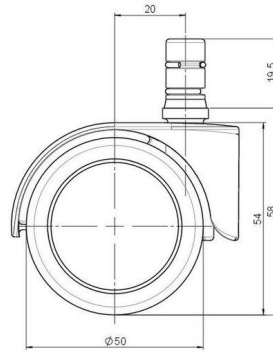

## Technical Details

Product Type	Furniture caster
Wheel diameter	50mm
Load capacity	50kg
Overall height with fixing	58mm
<b>Wheel:</b>	
Wheel type	Soft wheel
Wheel core / tread color	RAL 9005 Jet black / RAL 9005 Jet black
<b>Housing:</b>	
Housing form	hooded, without neck
Neck diameter	Universal neck
Housing material	Zinc die-cast
Housing color	Matte chrome
Mobility concept	Freewheel
Fixing	No-Noise™ Stem, 11x19,5mm Push fit stem with double circlips, 11,4mm
Description	DUZB483 -24X2NN

### No-Noise™ Stem:

- 11x19,5mm with 11,4mm circlip
- 11x19,5mm with 110,6mm circlip

### Threaded stems:

- M8x15mm
- M8x20mm
- M8x25mm
- M10x15mm
- M10x20mm
- M10x25mm
- M10x30mm
- M10x40mm
- M12x20mm

### Square plates:

- 38x38mm
- 55x55mm
- 60x60mm