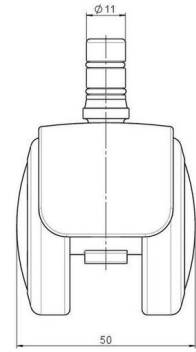

## Technical Details

Product Type	Furniture caster
Wheel diameter	50mm
Load capacity	50kg
Overall height with fixing	58mm
<b>Wheel:</b>	
Wheel type	Soft wheel
Wheel core / tread color	RAL 9005 Jet black / RAL 9005 Jet black
<b>Housing:</b>	
Housing form	hooded, without neck
Neck diameter	Universal neck
Housing material	Zinc die-cast
Housing color	Matte chrome
Mobility concept	Freewheel
Fixing	No-Noise™ Stem, 11x19,5mm Push fit stem with double circlips, 11,4mm
Description	DUZB483 -24X2NN

### No-Noise™ Stem:

- 11x19,5mm with 11,4mm circlip
- 11x19,5mm with 110,6mm circlip

### Push fit stems:

- 10x22mm with 10,3mm circlip
- 10x22mm with 10,5mm circlip
- 11x19,5mm with 11,4mm circlip
- 11x19,5mm with 11,8mm circlip
- 11x22mm with 11,4mm circlip
- 11x22mm with 11,6mm circlip
- 11x22mm with 11,8mm circlip

### Square plates:

- 38x38mm
- 55x55mm
- 60x60mm