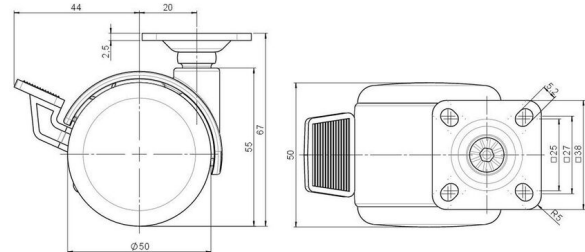

Standard D086

As of: May 23, 2026

Description	Model	Carton Quantity
DZBF 86 -44 X 1	D086	100 pcs per Carton

Technical Details

Product Type	Furniture caster
Wheel diameter	50mm
Load capacity	50kg
Overall height with fixing	67mm
Wheel:	
Wheel type	Hard wheel
Wheel color	RAL 9005 Jet black
Housing:	
Housing form	hooded, with neck diameter
Neck diameter	16mm
Housing material	Zinc die-cast
Housing color	RAL 9005 Jet black
Mobility concept	Stopper brake
Fixing	38x38mm Plate
Description	DZBF 86 -44 X 1