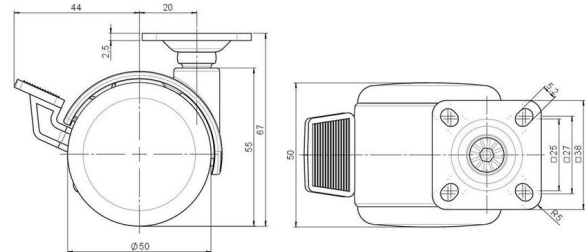

Standard D086

As of: April 03, 2026

Description	Model	Carton Quantity
DZBF 86 -44 X 1	D086	100 pcs per Carton

Technical Details

Product Type	Furniture caster
Wheel diameter	50mm
Load capacity	50kg
Overall height with fixing	67mm
Wheel:	
Wheel type	Hard wheel
Wheel color	RAL 9005 Jet black
Housing:	
Housing form	hooded, with neck diameter
Neck diameter	16mm
Housing material	Zinc die-cast
Housing color	RAL 9005 Jet black
Mobility concept	Stopper brake
Fixing	38x38mm Plate
Description	DZBF 86 -44 X 1

Fixings

Compatible with the following available fixings:

No-Noise™ Stem:

- 11x19,5mm with 11,4mm circlip
- 11x19,5mm with 110,6mm circlip

Push fit stems:

- 10x22mm with 10,3mm circlip
- 10x22mm with 10,5mm circlip
- 11x19,5mm with 11,4mm circlip
- 11x19,5mm with 11,8mm circlip
- 11x22mm with 11,4mm circlip
- 11x22mm with 11,6mm circlip
- 11x22mm with 11,8mm circlip

Threaded stems:

- M8x15mm
- M8x20mm
- M8x25mm
- M10x15mm
- M10x20mm
- M10x25mm
- M10x30mm
- M10x40mm
- M12x20mm

Square plates:

- 38x38mm
- 55x55mm
- 60x60mm