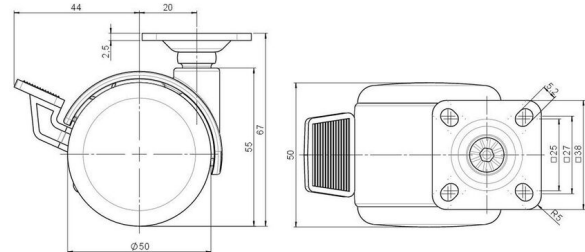

Standard D086

As of: May 23, 2026

Description	Model	Carton Quantity
DZBF 86 -44 X 1	D086	100 pcs per Carton

Technical Details

Product Type	Furniture caster
Wheel diameter	50mm
Load capacity	50kg
Overall height with fixing	67mm
Wheel:	
Wheel type	Hard wheel
Wheel color	RAL 9005 Jet black
Housing:	
Housing form	hooded, with neck diameter
Neck diameter	16mm
Housing material	Zinc die-cast
Housing color	RAL 9005 Jet black
Mobility concept	Stopper brake
Fixing	38x38mm Plate
Description	DZBF 86 -44 X 1

Fixings

Compatible with the following available fixings:

No-Noise™ Stem:

- 11x19,5mm with 11,4mm circlip
- 11x19,5mm with 110,6mm circlip

Push fit stems:

- 10x22mm with 10,3mm circlip
- 10x22mm with 10,5mm circlip
- 11x19,5mm with 11,4mm circlip
- 11x19,5mm with 11,8mm circlip
- 11x22mm with 11,4mm circlip
- 11x22mm with 11,6mm circlip
- 11x22mm with 11,8mm circlip

Threaded stems:

- M8x15mm
- M8x20mm
- M8x25mm
- M10x15mm
- M10x20mm
- M10x25mm
- M10x30mm
- M10x40mm
- M12x20mm

Square plates:

- 38x38mm
- 55x55mm
- 60x60mm