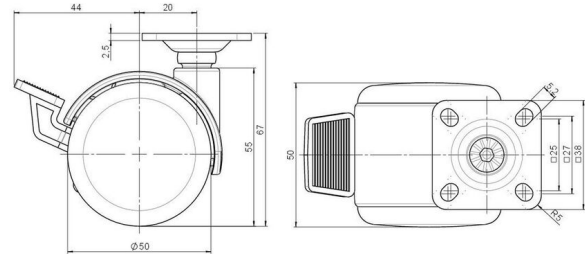

Standard D086

As of: April 03, 2026

Description DZBF 86 -44 X 1	Model D086	Carton Quantity 100 pcs per Carton
---------------------------------------	----------------------	--

Technical Details

Product Type	Furniture caster
Wheel diameter	50mm
Load capacity	50kg
Overall height with fixing	67mm
Wheel:	
Wheel type	Hard wheel
Wheel color	RAL 9005 Jet black
Housing:	
Housing form	hooded, with neck diameter
Neck diameter	16mm
Housing material	Zinc die-cast
Housing color	RAL 9005 Jet black
Mobility concept	Stopper brake
Fixing	38x38mm Plate
Description	DZBF 86 -44 X 1

Fixings

Compatible with the following available fixings:

No-Noise™ Stem:

- 11x19,5mm with 11,4mm circlip
- 11x19,5mm with 110,6mm circlip

Push fit stems:

- 10x22mm with 10,3mm circlip
- 10x22mm with 10,5mm circlip
- 11x19,5mm with 11,4mm circlip
- 11x19,5mm with 11,8mm circlip
- 11x22mm with 11,4mm circlip
- 11x22mm with 11,6mm circlip
- 11x22mm with 11,8mm circlip

Threaded stems:

- M8x15mm
- M8x20mm
- M8x25mm
- M10x15mm
- M10x20mm
- M10x25mm
- M10x30mm
- M10x40mm
- M12x20mm

Square plates:

- 38x38mm
- 55x55mm
- 60x60mm