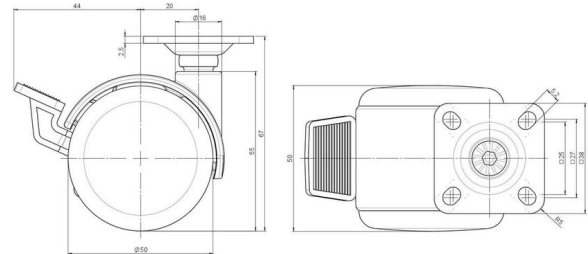

Standard D086

As of: May 23, 2026

Description	Model	Carton Quantity
DZBF 86 -44 X 1	D086	100 pcs per Carton

Technical Details

Product Type	Furniture caster
Wheel diameter	50mm
Load capacity	50kg
Overall height with fixing	67mm
Wheel:	
Wheel type	Hard wheel
Wheel color	RAL 9005 Jet black
Housing:	
Housing form	hooded, with neck diameter
Neck diameter	16mm
Housing material	Zinc die-cast
Housing color	Shiny chrome
Mobility concept	Stopper brake
Fixing	38x38mm Plate
Description	DZBF 86 -44 X 1

Fixings

Compatible with the following available fixings:

No-Noise™ Stem:

- 11x19,5mm with 11,4mm circlip
- 11x19,5mm with 110,6mm circlip

Push fit stems:

- 10x22mm with 10,3mm circlip
- 10x22mm with 10,5mm circlip
- 11x19,5mm with 11,4mm circlip
- 11x19,5mm with 11,8mm circlip
- 11x22mm with 11,4mm circlip
- 11x22mm with 11,6mm circlip
- 11x22mm with 11,8mm circlip

Threaded stems:

- M8x15mm
- M8x20mm
- M8x25mm
- M10x15mm
- M10x20mm
- M10x25mm
- M10x30mm
- M10x40mm
- M12x20mm

Square plates:

- 38x38mm
- 55x55mm
- 60x60mm