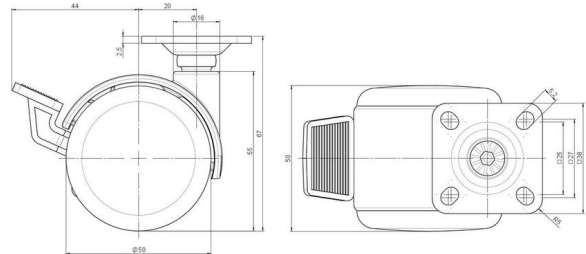

Standard D086

As of: April 03, 2026

Description	Model	Carton Quantity
DZBF 86 -44 X 1	D086	100 pcs per Carton

Technical Details

Product Type	Furniture caster
Wheel diameter	50mm
Load capacity	50kg
Overall height with fixing	67mm
Wheel:	
Wheel type	Hard wheel
Wheel color	RAL 9005 Jet black
Housing:	
Housing form	hooded, with neck diameter
Neck diameter	16mm
Housing material	Zinc die-cast
Housing color	Shiny chrome
Mobility concept	Stopper brake
Fixing	38x38mm Plate
Description	DZBF 86 -44 X 1

Fixings

Compatible with the following available fixings:

No-Noise™ Stem:

- 11x19,5mm with 11,4mm circlip
- 11x19,5mm with 110,6mm circlip

Push fit stems:

- 10x22mm with 10,3mm circlip
- 10x22mm with 10,5mm circlip
- 11x19,5mm with 11,4mm circlip
- 11x19,5mm with 11,8mm circlip
- 11x22mm with 11,4mm circlip
- 11x22mm with 11,6mm circlip
- 11x22mm with 11,8mm circlip

Threaded stems:

- M8x15mm
- M8x20mm
- M8x25mm
- M10x15mm
- M10x20mm
- M10x25mm
- M10x30mm
- M10x40mm
- M12x20mm

Square plates:

- 38x38mm
- 55x55mm
- 60x60mm