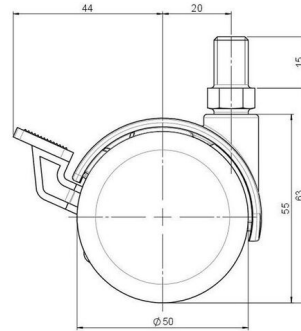

Standard D086

As of: July 07, 2026

Description	Model	Carton Quantity
DZBF 86 -44 X10	D086	100 pcs per Carton

Technical Details

Product Type	Furniture caster
Wheel diameter	50mm
Load capacity	50kg
Overall height with fixing	63mm
Wheel:	
Wheel type	Hard wheel
Wheel color	RAL 9005 Jet black
Housing:	
Housing form	hooded, with neck diameter
Neck diameter	16mm
Housing material	Zinc die-cast
Housing color	Shiny chrome
Mobility concept	Stopper brake
Fixing	M10x15mm Threaded stem
Description	DZBF 86 -44 X10

Fixings

Compatible with the following available fixings:

No-Noise™ Stem:

- 11x19,5mm with 11,4mm circlip
- 11x19,5mm with 110,6mm circlip

Push fit stems:

- 10x22mm with 10,3mm circlip
- 10x22mm with 10,5mm circlip
- 11x19,5mm with 11,4mm circlip
- 11x19,5mm with 11,8mm circlip
- 11x22mm with 11,4mm circlip
- 11x22mm with 11,6mm circlip
- 11x22mm with 11,8mm circlip

Threaded stems:

- M8x15mm
- M8x20mm
- M8x25mm
- M10x15mm
- M10x20mm
- M10x25mm
- M10x30mm
- M10x40mm
- M12x20mm

Square plates:

- 38x38mm
- 55x55mm
- 60x60mm