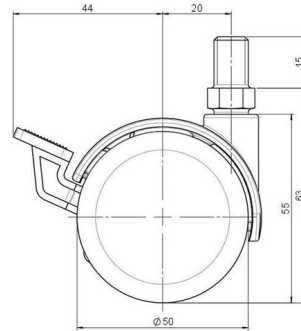

Standard D086

As of: May 23, 2026

Description	Model	Carton Quantity
DZBF 86 -44 X10	D086	100 pcs per Carton

Technical Details

Product Type	Furniture caster
Wheel diameter	50mm
Load capacity	50kg
Overall height with fixing	63mm
Wheel:	
Wheel type	Hard wheel
Wheel color	RAL 9005 Jet black
Housing:	
Housing form	hooded, with neck diameter
Neck diameter	16mm
Housing material	Zinc die-cast
Housing color	Shiny chrome
Mobility concept	Stopper brake
Fixing	M10x15mm Threaded stem
Description	DZBF 86 -44 X10

Fixings

Compatible with the following available fixings:

No-Noise™ Stem:

- 11x19,5mm with 11,4mm circlip
- 11x19,5mm with 110,6mm circlip

Push fit stems:

- 10x22mm with 10,3mm circlip
- 10x22mm with 10,5mm circlip
- 11x19,5mm with 11,4mm circlip
- 11x19,5mm with 11,8mm circlip
- 11x22mm with 11,4mm circlip
- 11x22mm with 11,6mm circlip
- 11x22mm with 11,8mm circlip

Threaded stems:

- M8x15mm
- M8x20mm
- M8x25mm
- M10x15mm
- M10x20mm
- M10x25mm
- M10x30mm
- M10x40mm
- M12x20mm

Square plates:

- 38x38mm
- 55x55mm
- 60x60mm