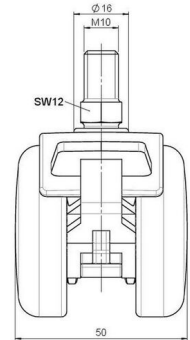

Standard D086

As of: July 07, 2026

Description	Model	Carton Quantity
DZBF 86 -44 X10	D086	100 pcs per Carton

Technical Details

Product Type	Furniture caster
Wheel diameter	50mm
Load capacity	50kg
Overall height with fixing	63mm
Wheel:	
Wheel type	Hard wheel
Wheel color	RAL 9005 Jet black
Housing:	
Housing form	hooded, with neck diameter
Neck diameter	16mm
Housing material	Zinc die-cast
Housing color	Shiny chrome
Mobility concept	Stopper brake
Fixing	M10x15mm Threaded stem
Description	DZBF 86 -44 X10

Fixings

Compatible with the following available fixings:

No-Noise™ Stem:

- 11x19,5mm with 11,4mm circlip
- 11x19,5mm with 110,6mm circlip

Push fit stems:

- 10x22mm with 10,3mm circlip
- 10x22mm with 10,5mm circlip
- 11x19,5mm with 11,4mm circlip
- 11x19,5mm with 11,8mm circlip
- 11x22mm with 11,4mm circlip
- 11x22mm with 11,6mm circlip
- 11x22mm with 11,8mm circlip

Threaded stems:

- M8x15mm
- M8x20mm
- M8x25mm
- M10x15mm
- M10x20mm
- M10x25mm
- M10x30mm
- M10x40mm
- M12x20mm

Square plates:

- 38x38mm
- 55x55mm
- 60x60mm