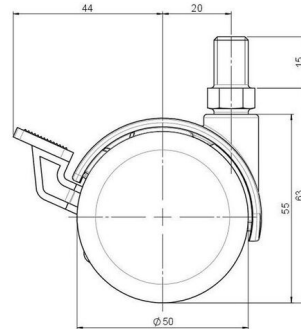

Standard D086

As of: April 03, 2026

Description	Model	Carton Quantity
DZBF 86 -44 X10	D086	100 pcs per Carton

Technical Details

Product Type	Furniture caster
Wheel diameter	50mm
Load capacity	50kg
Overall height with fixing	63mm
Wheel:	
Wheel type	Hard wheel
Wheel color	RAL 9005 Jet black
Housing:	
Housing form	hooded, with neck diameter
Neck diameter	16mm
Housing material	Zinc die-cast
Housing color	Shiny chrome
Mobility concept	Stopper brake
Fixing	M10x15mm Threaded stem
Description	DZBF 86 -44 X10

Fixings

Compatible with the following available fixings:

No-Noise™ Stem:

- 11x19,5mm with 11,4mm circlip
- 11x19,5mm with 110,6mm circlip

Push fit stems:

- 10x22mm with 10,3mm circlip
- 10x22mm with 10,5mm circlip
- 11x19,5mm with 11,4mm circlip
- 11x19,5mm with 11,8mm circlip
- 11x22mm with 11,4mm circlip
- 11x22mm with 11,6mm circlip
- 11x22mm with 11,8mm circlip

Threaded stems:

- M8x15mm
- M8x20mm
- M8x25mm
- M10x15mm
- M10x20mm
- M10x25mm
- M10x30mm
- M10x40mm
- M12x20mm

Square plates:

- 38x38mm
- 55x55mm
- 60x60mm