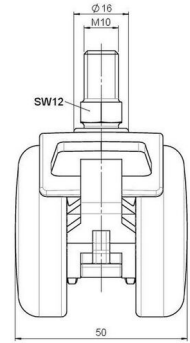

Standard D086

As of: April 03, 2026

Description	Model	Carton Quantity
DZBF 86 -44 X10	D086	100 pcs per Carton

Technical Details

Product Type	Furniture caster
Wheel diameter	50mm
Load capacity	50kg
Overall height with fixing	63mm
Wheel:	
Wheel type	Hard wheel
Wheel color	RAL 9005 Jet black
Housing:	
Housing form	hooded, with neck diameter
Neck diameter	16mm
Housing material	Zinc die-cast
Housing color	Shiny chrome
Mobility concept	Stopper brake
Fixing	M10x15mm Threaded stem
Description	DZBF 86 -44 X10

Fixings

Compatible with the following available fixings:

No-Noise™ Stem:

- 11x19,5mm with 11,4mm circlip
- 11x19,5mm with 110,6mm circlip

Push fit stems:

- 10x22mm with 10,3mm circlip
- 10x22mm with 10,5mm circlip
- 11x19,5mm with 11,4mm circlip
- 11x19,5mm with 11,8mm circlip
- 11x22mm with 11,4mm circlip
- 11x22mm with 11,6mm circlip
- 11x22mm with 11,8mm circlip

Threaded stems:

- M8x15mm
- M8x20mm
- M8x25mm
- M10x15mm
- M10x20mm
- M10x25mm
- M10x30mm
- M10x40mm
- M12x20mm

Square plates:

- 38x38mm
- 55x55mm
- 60x60mm