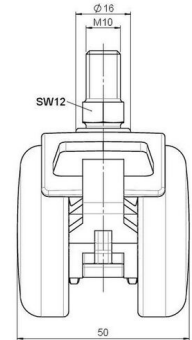

Standard D086

As of: May 23, 2026

Description	Model	Carton Quantity
DZBF 86 -44 X10	D086	100 pcs per Carton

Technical Details

Product Type	Furniture caster
Wheel diameter	50mm
Load capacity	50kg
Overall height with fixing	63mm
Wheel:	
Wheel type	Hard wheel
Wheel color	RAL 9005 Jet black
Housing:	
Housing form	hooded, with neck diameter
Neck diameter	16mm
Housing material	Zinc die-cast
Housing color	Shiny chrome
Mobility concept	Stopper brake
Fixing	M10x15mm Threaded stem
Description	DZBF 86 -44 X10

Fixings

Compatible with the following available fixings:

No-Noise™ Stem:

- 11x19,5mm with 11,4mm circlip
- 11x19,5mm with 110,6mm circlip

Push fit stems:

- 10x22mm with 10,3mm circlip
- 10x22mm with 10,5mm circlip
- 11x19,5mm with 11,4mm circlip
- 11x19,5mm with 11,8mm circlip
- 11x22mm with 11,4mm circlip
- 11x22mm with 11,6mm circlip
- 11x22mm with 11,8mm circlip

Threaded stems:

- M8x15mm
- M8x20mm
- M8x25mm
- M10x15mm
- M10x20mm
- M10x25mm
- M10x30mm
- M10x40mm
- M12x20mm

Square plates:

- 38x38mm
- 55x55mm
- 60x60mm