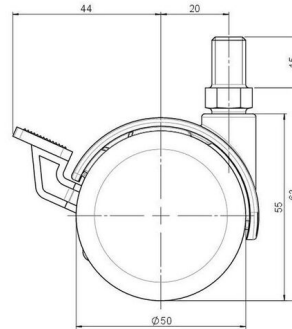

Standard D086

As of: July 07, 2026

Description	Model	Carton Quantity
DZBF 86 -44 X10	D086	100 pcs per Carton

Technical Details

Product Type	Furniture caster
Wheel diameter	50mm
Load capacity	50kg
Overall height with fixing	63mm
Wheel:	
Wheel type	Hard wheel
Wheel color	RAL 9005 Jet black
Housing:	
Housing form	hooded, with neck diameter
Neck diameter	16mm
Housing material	Zinc die-cast
Housing color	RAL 9005 Jet black
Mobility concept	Stopper brake
Fixing	M10x15mm Threaded stem
Description	DZBF 86 -44 X10

Fixings

Compatible with the following available fixings:

No-Noise™ Stem:

- 11x19,5mm with 11,4mm circlip
- 11x19,5mm with 110,6mm circlip

Push fit stems:

- 10x22mm with 10,3mm circlip
- 10x22mm with 10,5mm circlip
- 11x19,5mm with 11,4mm circlip
- 11x19,5mm with 11,8mm circlip
- 11x22mm with 11,4mm circlip
- 11x22mm with 11,6mm circlip
- 11x22mm with 11,8mm circlip

Threaded stems:

- M8x15mm
- M8x20mm
- M8x25mm
- M10x15mm
- M10x20mm
- M10x25mm
- M10x30mm
- M10x40mm
- M12x20mm

Square plates:

- 38x38mm
- 55x55mm
- 60x60mm