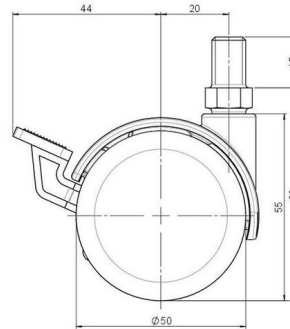

## Technical Details

Product Type	Furniture caster
Wheel diameter	50mm
Load capacity	50kg
Overall height with fixing	63mm
<b>Wheel:</b>	
Wheel type	Hard wheel
Wheel color	RAL 9005 Jet black
<b>Housing:</b>	
Housing form	hooded, with neck diameter
Neck diameter	16mm
Housing material	Zinc die-cast
Housing color	RAL 9005 Jet black
Mobility concept	Stopper brake
Fixing	M10x15mm Threaded stem
Description	DZBF 86 -44 X10

### No-Noise™ Stem:

- 11x19,5mm with 11,4mm circlip
- 11x19,5mm with 110,6mm circlip

### Threaded stems:

- M8x15mm
- M8x20mm
- M8x25mm
- M10x15mm
- M10x20mm
- M10x25mm
- M10x30mm
- M10x40mm
- M12x20mm

### Square plates:

- 38x38mm
- 55x55mm
- 60x60mm