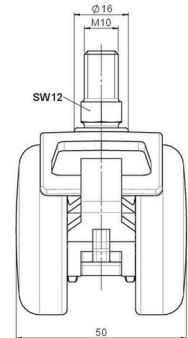

Standard D086

As of: April 03, 2026

Description	Model	Carton Quantity
DZBF 86 -44 X10	D086	100 pcs per Carton

Technical Details

Product Type	Furniture caster
Wheel diameter	50mm
Load capacity	50kg
Overall height with fixing	63mm
Wheel:	
Wheel type	Hard wheel
Wheel color	RAL 9005 Jet black
Housing:	
Housing form	hooded, with neck diameter
Neck diameter	16mm
Housing material	Zinc die-cast
Housing color	RAL 9005 Jet black
Mobility concept	Stopper brake
Fixing	M10x15mm Threaded stem
Description	DZBF 86 -44 X10

Fixings

Compatible with the following available fixings:

No-Noise™ Stem:

- 11x19,5mm with 11,4mm circlip
- 11x19,5mm with 110,6mm circlip

Push fit stems:

- 10x22mm with 10,3mm circlip
- 10x22mm with 10,5mm circlip
- 11x19,5mm with 11,4mm circlip
- 11x19,5mm with 11,8mm circlip
- 11x22mm with 11,4mm circlip
- 11x22mm with 11,6mm circlip
- 11x22mm with 11,8mm circlip

Threaded stems:

- M8x15mm
- M8x20mm
- M8x25mm
- M10x15mm
- M10x20mm
- M10x25mm
- M10x30mm
- M10x40mm
- M12x20mm

Square plates:

- 38x38mm
- 55x55mm
- 60x60mm