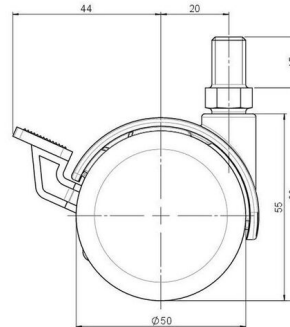

Standard D086

As of: April 03, 2026

Description	Model	Carton Quantity
DZBF 86 -44 X10	D086	100 pcs per Carton

Technical Details

Product Type	Furniture caster
Wheel diameter	50mm
Load capacity	50kg
Overall height with fixing	63mm
Wheel:	
Wheel type	Hard wheel
Wheel color	RAL 9005 Jet black
Housing:	
Housing form	hooded, with neck diameter
Neck diameter	16mm
Housing material	Zinc die-cast
Housing color	RAL 9005 Jet black
Mobility concept	Stopper brake
Fixing	M10x15mm Threaded stem
Description	DZBF 86 -44 X10

Fixings

Compatible with the following available fixings:

No-Noise™ Stem:

- 11x19,5mm with 11,4mm circlip
- 11x19,5mm with 110,6mm circlip

Push fit stems:

- 10x22mm with 10,3mm circlip
- 10x22mm with 10,5mm circlip
- 11x19,5mm with 11,4mm circlip
- 11x19,5mm with 11,8mm circlip
- 11x22mm with 11,4mm circlip
- 11x22mm with 11,6mm circlip
- 11x22mm with 11,8mm circlip

Threaded stems:

- M8x15mm
- M8x20mm
- M8x25mm
- M10x15mm
- M10x20mm
- M10x25mm
- M10x30mm
- M10x40mm
- M12x20mm

Square plates:

- 38x38mm
- 55x55mm
- 60x60mm