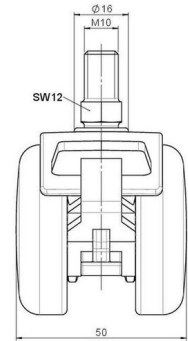

## Technical Details

Product Type	Furniture caster
Wheel diameter	50mm
Load capacity	50kg
Overall height with fixing	63mm
<b>Wheel:</b>	
Wheel type	Hard wheel
Wheel color	RAL 9005 Jet black
<b>Housing:</b>	
Housing form	hooded, with neck diameter
Neck diameter	16mm
Housing material	Zinc die-cast
Housing color	RAL 9005 Jet black
Mobility concept	Stopper brake
Fixing	M10x15mm Threaded stem
Description	DZBF 86 -44 X10

### No-Noise™ Stem:

- 11x19,5mm with 11,4mm circlip
- 11x19,5mm with 110,6mm circlip

### Threaded stems:

- M8x15mm
- M8x20mm
- M8x25mm
- M10x15mm
- M10x20mm
- M10x25mm
- M10x30mm
- M10x40mm
- M12x20mm

### Square plates:

- 38x38mm
- 55x55mm
- 60x60mm