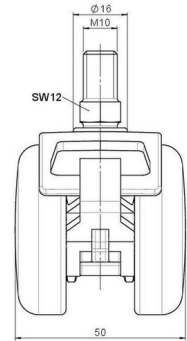

Standard D086

As of: July 07, 2026

Description	Model	Carton Quantity
DZBF 86 -44 X10	D086	100 pcs per Carton

Technical Details

Product Type	Furniture caster
Wheel diameter	50mm
Load capacity	50kg
Overall height with fixing	63mm
Wheel:	
Wheel type	Hard wheel
Wheel color	RAL 9005 Jet black
Housing:	
Housing form	hooded, with neck diameter
Neck diameter	16mm
Housing material	Zinc die-cast
Housing color	RAL 9005 Jet black
Mobility concept	Stopper brake
Fixing	M10x15mm Threaded stem
Description	DZBF 86 -44 X10

Fixings

Compatible with the following available fixings:

No-Noise™ Stem:

- 11x19,5mm with 11,4mm circlip
- 11x19,5mm with 110,6mm circlip

Push fit stems:

- 10x22mm with 10,3mm circlip
- 10x22mm with 10,5mm circlip
- 11x19,5mm with 11,4mm circlip
- 11x19,5mm with 11,8mm circlip
- 11x22mm with 11,4mm circlip
- 11x22mm with 11,6mm circlip
- 11x22mm with 11,8mm circlip

Threaded stems:

- M8x15mm
- M8x20mm
- M8x25mm
- M10x15mm
- M10x20mm
- M10x25mm
- M10x30mm
- M10x40mm
- M12x20mm

Square plates:

- 38x38mm
- 55x55mm
- 60x60mm