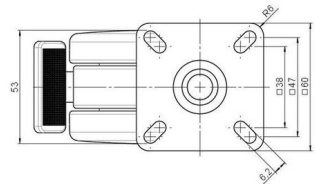

Standard D375

As of: June 27, 2026

Description DZBF375 - 3 X 1	Model D375	Carton Quantity 120 pcs per Carton
--------------------------------	---------------	---------------------------------------

Technical Details

Product Type	Furniture caster
Wheel diameter	75mm
Load capacity	75kg
Overall height with fixing	88mm
Wheel:	
Wheel type	Hard wheel
Wheel color	RAL 9006 White aluminium
Housing:	
Housing form	unhooded, with neck diameter
Neck diameter	20mm
Housing material	Zinc die-cast
Housing color	RAL 9006 White aluminium
Mobility concept	Stopper brake
Fixing	60x60mm Plate
Description	DZBF375 - 3 X 1

Fixings

Compatible with the following available fixings:

No-Noise™ Stem:

- 11x19,5mm with 11,4mm circlip
- 11x19,5mm with 110,6mm circlip

Push fit stems:

- 10x22mm with 10,3mm circlip
- 10x22mm with 10,5mm circlip
- 11x19,5mm with 11,4mm circlip
- 11x19,5mm with 11,8mm circlip
- 11x22mm with 11,4mm circlip
- 11x22mm with 11,6mm circlip
- 11x22mm with 11,8mm circlip

Threaded stems:

- M8x15mm
- M8x20mm
- M8x25mm
- M10x15mm
- M10x20mm
- M10x25mm
- M10x30mm
- M10x40mm
- M12x20mm

Square plates:

- 38x38mm
- 55x55mm
- 60x60mm