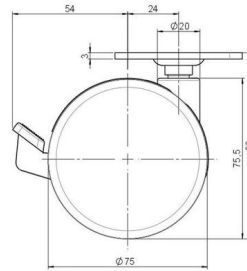

Standard D375

As of: June 27, 2026

Description DZBF375 - 3 X 1	Model D375	Carton Quantity 120 pcs per Carton
--------------------------------	---------------	---------------------------------------

Technical Details

Product Type	Furniture caster
Wheel diameter	75mm
Load capacity	75kg
Overall height with fixing	88mm
Wheel:	
Wheel type	Hard wheel
Wheel color	RAL 9006 White aluminium
Housing:	
Housing form	unhooded, with neck diameter
Neck diameter	20mm
Housing material	Zinc die-cast
Housing color	RAL 9006 White aluminium
Mobility concept	Stopper brake
Fixing	60x60mm Plate
Description	DZBF375 - 3 X 1

Fixings

Compatible with the following available fixings:

No-Noise™ Stem:

- 11x19,5mm with 11,4mm circlip
- 11x19,5mm with 110,6mm circlip

Push fit stems:

- 10x22mm with 10,3mm circlip
- 10x22mm with 10,5mm circlip
- 11x19,5mm with 11,4mm circlip
- 11x19,5mm with 11,8mm circlip
- 11x22mm with 11,4mm circlip
- 11x22mm with 11,6mm circlip
- 11x22mm with 11,8mm circlip

Threaded stems:

- M8x15mm
- M8x20mm
- M8x25mm
- M10x15mm
- M10x20mm
- M10x25mm
- M10x30mm
- M10x40mm
- M12x20mm

Square plates:

- 38x38mm
- 55x55mm
- 60x60mm