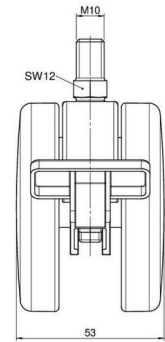

Standard D375

As of: May 26, 2026

Description	Model	Carton Quantity
DZBF375 - 3 X10	D375	60 pcs per Carton

Technical Details

Product Type	Furniture caster
Wheel diameter	75mm
Load capacity	75kg
Overall height with fixing	83mm
Wheel:	
Wheel type	Hard wheel
Wheel color	RAL 9005 Jet black
Housing:	
Housing form	unhooded, with neck diameter
Neck diameter	20mm
Housing material	Zinc die-cast
Housing color	Shiny chrome
Mobility concept	Stopper brake
Fixing	M10x15mm Threaded stem
Description	DZBF375 - 3 X10

Fixings

Compatible with the following available fixings:

No-Noise™ Stem:

- 11x19,5mm with 11,4mm circlip
- 11x19,5mm with 110,6mm circlip

Push fit stems:

- 10x22mm with 10,3mm circlip
- 10x22mm with 10,5mm circlip
- 11x19,5mm with 11,4mm circlip
- 11x19,5mm with 11,8mm circlip
- 11x22mm with 11,4mm circlip
- 11x22mm with 11,6mm circlip
- 11x22mm with 11,8mm circlip

Threaded stems:

- M8x15mm
- M8x20mm
- M8x25mm
- M10x15mm
- M10x20mm
- M10x25mm
- M10x30mm
- M10x40mm
- M12x20mm

Square plates:

- 38x38mm
- 55x55mm
- 60x60mm