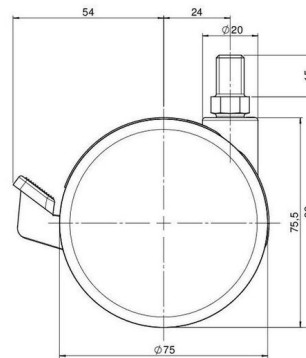

Standard D375

As of: May 26, 2026

Description	Model	Carton Quantity
DZBF375 - 3 X10	D375	60 pcs per Carton

Technical Details

Product Type	Furniture caster
Wheel diameter	75mm
Load capacity	75kg
Overall height with fixing	83mm
Wheel:	
Wheel type	Hard wheel
Wheel color	RAL 9005 Jet black
Housing:	
Housing form	unhooded, with neck diameter
Neck diameter	20mm
Housing material	Zinc die-cast
Housing color	Shiny chrome
Mobility concept	Stopper brake
Fixing	M10x15mm Threaded stem
Description	DZBF375 - 3 X10

Fixings

Compatible with the following available fixings:

No-Noise™ Stem:

- 11x19,5mm with 11,4mm circlip
- 11x19,5mm with 110,6mm circlip

Push fit stems:

- 10x22mm with 10,3mm circlip
- 10x22mm with 10,5mm circlip
- 11x19,5mm with 11,4mm circlip
- 11x19,5mm with 11,8mm circlip
- 11x22mm with 11,4mm circlip
- 11x22mm with 11,6mm circlip
- 11x22mm with 11,8mm circlip

Threaded stems:

- M8x15mm
- M8x20mm
- M8x25mm
- M10x15mm
- M10x20mm
- M10x25mm
- M10x30mm
- M10x40mm
- M12x20mm

Square plates:

- 38x38mm
- 55x55mm
- 60x60mm