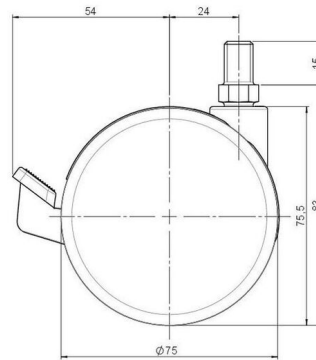

Standard D375

As of: June 27, 2026

Description	Model	Carton Quantity
DZBF375 - 3 X10	D375	60 pcs per Carton

Technical Details

Product Type	Furniture caster
Wheel diameter	75mm
Load capacity	75kg
Overall height with fixing	83mm
Wheel:	
Wheel type	Hard wheel
Wheel color	RAL 9005 Jet black
Housing:	
Housing form	unhooded, with neck diameter
Neck diameter	20mm
Housing material	Zinc die-cast
Housing color	RAL 9005 Jet black
Mobility concept	Stopper brake
Fixing	M10x15mm Threaded stem
Description	DZBF375 - 3 X10

Fixings

Compatible with the following available fixings:

No-Noise™ Stem:

- 11x19,5mm with 11,4mm circlip
- 11x19,5mm with 110,6mm circlip

Push fit stems:

- 10x22mm with 10,3mm circlip
- 10x22mm with 10,5mm circlip
- 11x19,5mm with 11,4mm circlip
- 11x19,5mm with 11,8mm circlip
- 11x22mm with 11,4mm circlip
- 11x22mm with 11,6mm circlip
- 11x22mm with 11,8mm circlip

Threaded stems:

- M8x15mm
- M8x20mm
- M8x25mm
- M10x15mm
- M10x20mm
- M10x25mm
- M10x30mm
- M10x40mm
- M12x20mm

Square plates:

- 38x38mm
- 55x55mm
- 60x60mm