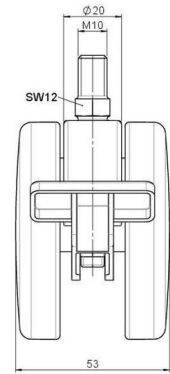

Standard D375

As of: June 27, 2026

Description	Model	Carton Quantity
DZBF375 - 3 X10	D375	60 pcs per Carton

Technical Details

Product Type	Furniture caster
Wheel diameter	75mm
Load capacity	75kg
Overall height with fixing	83mm
Wheel:	
Wheel type	Hard wheel
Wheel color	RAL 9005 Jet black
Housing:	
Housing form	unhooded, with neck diameter
Neck diameter	20mm
Housing material	Zinc die-cast
Housing color	RAL 9005 Jet black
Mobility concept	Stopper brake
Fixing	M10x15mm Threaded stem
Description	DZBF375 - 3 X10

Fixings

Compatible with the following available fixings:

No-Noise™ Stem:

- 11x19,5mm with 11,4mm circlip
- 11x19,5mm with 110,6mm circlip

Push fit stems:

- 10x22mm with 10,3mm circlip
- 10x22mm with 10,5mm circlip
- 11x19,5mm with 11,4mm circlip
- 11x19,5mm with 11,8mm circlip
- 11x22mm with 11,4mm circlip
- 11x22mm with 11,6mm circlip
- 11x22mm with 11,8mm circlip

Threaded stems:

- M8x15mm
- M8x20mm
- M8x25mm
- M10x15mm
- M10x20mm
- M10x25mm
- M10x30mm
- M10x40mm
- M12x20mm

Square plates:

- 38x38mm
- 55x55mm
- 60x60mm