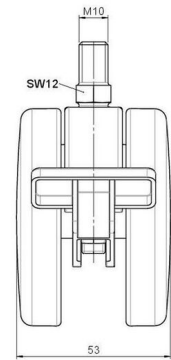

## Technical Details

Product Type	Furniture caster
Wheel diameter	75mm
Load capacity	75kg
Overall height with fixing	83mm
<b>Wheel:</b>	
Wheel type	Hard wheel
Wheel color	RAL 9006 White aluminium
<b>Housing:</b>	
Housing form	unhooded, with neck diameter
Neck diameter	20mm
Housing material	Zinc die-cast
Housing color	RAL 9006 White aluminium
Mobility concept	Stopper brake
Fixing	M10x15mm Threaded stem
Description	DZBF375 - 3 X10

### No-Noise™ Stem:

- 11x19,5mm with 11,4mm circlip
- 11x19,5mm with 110,6mm circlip

### Threaded stems:

- M8x15mm
- M8x20mm
- M8x25mm
- M10x15mm
- M10x20mm
- M10x25mm
- M10x30mm
- M10x40mm
- M12x20mm

### Square plates:

- 38x38mm
- 55x55mm
- 60x60mm