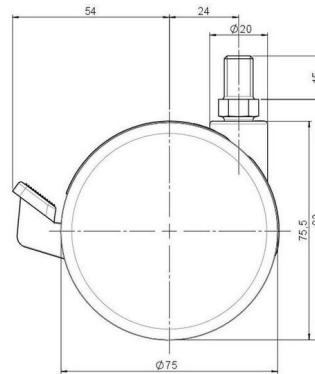

## Technical Details

Product Type	Furniture caster
Wheel diameter	75mm
Load capacity	75kg
Overall height with fixing	83mm
<b>Wheel:</b>	
Wheel type	Hard wheel
Wheel color	RAL 9006 White aluminium
<b>Housing:</b>	
Housing form	unhooded, with neck diameter
Neck diameter	20mm
Housing material	Zinc die-cast
Housing color	RAL 9006 White aluminium
Mobility concept	Stopper brake
Fixing	M10x15mm Threaded stem
Description	DZBF375 - 3 X10

### No-Noise™ Stem:

- 11x19,5mm with 11,4mm circlip
- 11x19,5mm with 110,6mm circlip

### Threaded stems:

- M8x15mm
- M8x20mm
- M8x25mm
- M10x15mm
- M10x20mm
- M10x25mm
- M10x30mm
- M10x40mm
- M12x20mm

### Square plates:

- 38x38mm
- 55x55mm
- 60x60mm