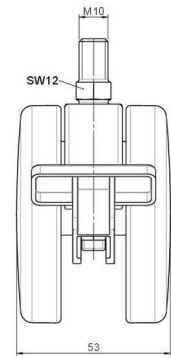

Standard D375

As of: June 27, 2026

Description DZBF375 - 3 X10	Model D375	Carton Quantity 60 pcs per Carton
--------------------------------	---------------	--------------------------------------

Technical Details

Product Type	Furniture caster
Wheel diameter	75mm
Load capacity	75kg
Overall height with fixing	83mm
Wheel:	
Wheel type	Hard wheel
Wheel color	RAL 7035 Light grey
Housing:	
Housing form	unhooded, with neck diameter
Neck diameter	20mm
Housing material	Zinc die-cast
Housing color	RAL 7035 Light grey
Mobility concept	Stopper brake
Fixing	M10x15mm Threaded stem
Description	DZBF375 - 3 X10

Fixings

Compatible with the following available fixings:

No-Noise™ Stem:

- 11x19,5mm with 11,4mm circlip
- 11x19,5mm with 110,6mm circlip

Push fit stems:

- 10x22mm with 10,3mm circlip
- 10x22mm with 10,5mm circlip
- 11x19,5mm with 11,4mm circlip
- 11x19,5mm with 11,8mm circlip
- 11x22mm with 11,4mm circlip
- 11x22mm with 11,6mm circlip
- 11x22mm with 11,8mm circlip

Threaded stems:

- M8x15mm
- M8x20mm
- M8x25mm
- M10x15mm
- M10x20mm
- M10x25mm
- M10x30mm
- M10x40mm
- M12x20mm

Square plates:

- 38x38mm
- 55x55mm
- 60x60mm