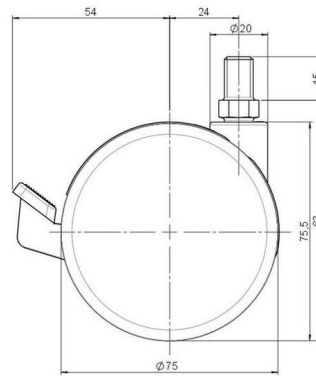

Standard D375

As of: April 30, 2026

Description DZBF375 - 3 X10	Model D375	Carton Quantity 60 pcs per Carton
--------------------------------	---------------	--------------------------------------

Technical Details

Product Type	Furniture caster
Wheel diameter	75mm
Load capacity	75kg
Overall height with fixing	83mm
Wheel:	
Wheel type	Hard wheel
Wheel color	RAL 7035 Light grey
Housing:	
Housing form	unhooded, with neck diameter
Neck diameter	20mm
Housing material	Zinc die-cast
Housing color	RAL 7035 Light grey
Mobility concept	Stopper brake
Fixing	M10x15mm Threaded stem
Description	DZBF375 - 3 X10

Fixings

Compatible with the following available fixings:

No-Noise™ Stem:

- 11x19,5mm with 11,4mm circlip
- 11x19,5mm with 110,6mm circlip

Push fit stems:

- 10x22mm with 10,3mm circlip
- 10x22mm with 10,5mm circlip
- 11x19,5mm with 11,4mm circlip
- 11x19,5mm with 11,8mm circlip
- 11x22mm with 11,4mm circlip
- 11x22mm with 11,6mm circlip
- 11x22mm with 11,8mm circlip

Threaded stems:

- M8x15mm
- M8x20mm
- M8x25mm
- M10x15mm
- M10x20mm
- M10x25mm
- M10x30mm
- M10x40mm
- M12x20mm

Square plates:

- 38x38mm
- 55x55mm
- 60x60mm