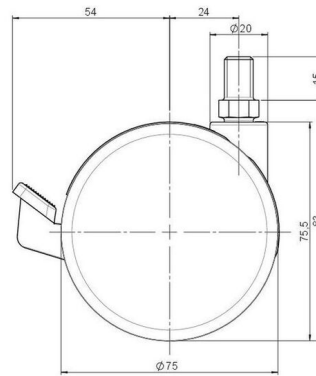

Standard D375

As of: June 27, 2026

Description DZBF375 - 3 X10	Model D375	Carton Quantity 60 pcs per Carton
--------------------------------	---------------	--------------------------------------

Technical Details

Product Type	Furniture caster
Wheel diameter	75mm
Load capacity	75kg
Overall height with fixing	83mm
Wheel:	
Wheel type	Hard wheel
Wheel color	RAL 7035 Light grey
Housing:	
Housing form	unhooded, with neck diameter
Neck diameter	20mm
Housing material	Zinc die-cast
Housing color	RAL 7035 Light grey
Mobility concept	Stopper brake
Fixing	M10x15mm Threaded stem
Description	DZBF375 - 3 X10

Fixings

Compatible with the following available fixings:

No-Noise™ Stem:

- 11x19,5mm with 11,4mm circlip
- 11x19,5mm with 110,6mm circlip

Push fit stems:

- 10x22mm with 10,3mm circlip
- 10x22mm with 10,5mm circlip
- 11x19,5mm with 11,4mm circlip
- 11x19,5mm with 11,8mm circlip
- 11x22mm with 11,4mm circlip
- 11x22mm with 11,6mm circlip
- 11x22mm with 11,8mm circlip

Threaded stems:

- M8x15mm
- M8x20mm
- M8x25mm
- M10x15mm
- M10x20mm
- M10x25mm
- M10x30mm
- M10x40mm
- M12x20mm

Square plates:

- 38x38mm
- 55x55mm
- 60x60mm