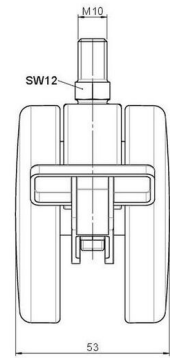

Standard D375

As of: April 30, 2026

Description DZBF375 - 3 X10	Model D375	Carton Quantity 60 pcs per Carton
--------------------------------	---------------	--------------------------------------

Technical Details

Product Type	Furniture caster
Wheel diameter	75mm
Load capacity	75kg
Overall height with fixing	83mm
Wheel:	
Wheel type	Hard wheel
Wheel color	RAL 7035 Light grey
Housing:	
Housing form	unhooded, with neck diameter
Neck diameter	20mm
Housing material	Zinc die-cast
Housing color	RAL 7035 Light grey
Mobility concept	Stopper brake
Fixing	M10x15mm Threaded stem
Description	DZBF375 - 3 X10

Fixings

Compatible with the following available fixings:

No-Noise™ Stem:

- 11x19,5mm with 11,4mm circlip
- 11x19,5mm with 110,6mm circlip

Push fit stems:

- 10x22mm with 10,3mm circlip
- 10x22mm with 10,5mm circlip
- 11x19,5mm with 11,4mm circlip
- 11x19,5mm with 11,8mm circlip
- 11x22mm with 11,4mm circlip
- 11x22mm with 11,6mm circlip
- 11x22mm with 11,8mm circlip

Threaded stems:

- M8x15mm
- M8x20mm
- M8x25mm
- M10x15mm
- M10x20mm
- M10x25mm
- M10x30mm
- M10x40mm
- M12x20mm

Square plates:

- 38x38mm
- 55x55mm
- 60x60mm