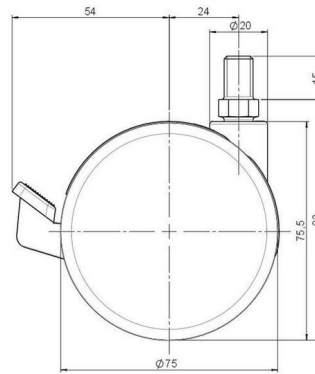

## Technical Details

Product Type	Furniture caster
Wheel diameter	75mm
Load capacity	75kg
Overall height with fixing	83mm
<b>Wheel:</b>	
Wheel type	Hard wheel
Wheel color	RAL 9005 Jet black
<b>Housing:</b>	
Housing form	unhooded, with neck diameter
Neck diameter	20mm
Housing material	Zinc die-cast
Housing color	Matte chrome
Mobility concept	Stopper brake
Fixing	M10x15mm Threaded stem
Description	DZBF375 - 3 X10

### No-Noise™ Stem:

- 11x19,5mm with 11,4mm circlip
- 11x19,5mm with 110,6mm circlip

### Threaded stems:

- M8x15mm
- M8x20mm
- M8x25mm
- M10x15mm
- M10x20mm
- M10x25mm
- M10x30mm
- M10x40mm
- M12x20mm

### Square plates:

- 38x38mm
- 55x55mm
- 60x60mm