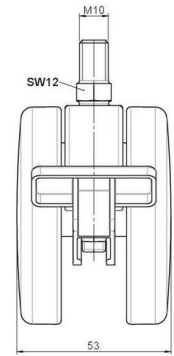

## Technical Details

Product Type	Furniture caster
Wheel diameter	75mm
Load capacity	75kg
Overall height with fixing	83mm
<b>Wheel:</b>	
Wheel type	Hard wheel
Wheel color	RAL 9005 Jet black
<b>Housing:</b>	
Housing form	unhooded, with neck diameter
Neck diameter	20mm
Housing material	Zinc die-cast
Housing color	Matte chrome
Mobility concept	Stopper brake
Fixing	M10x15mm Threaded stem
Description	DZBF375 - 3 X10

### No-Noise™ Stem:

- 11x19,5mm with 11,4mm circlip
- 11x19,5mm with 110,6mm circlip

### Threaded stems:

- M8x15mm
- M8x20mm
- M8x25mm
- M10x15mm
- M10x20mm
- M10x25mm
- M10x30mm
- M10x40mm
- M12x20mm

### Square plates:

- 38x38mm
- 55x55mm
- 60x60mm