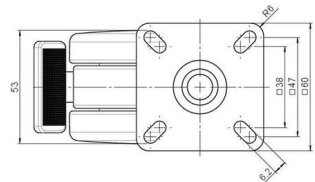

Standard D375

As of: June 27, 2026

Description DZBV375 - 3 X 1	Model D375	Carton Quantity 60 pcs per Carton
--------------------------------	---------------	--------------------------------------

## Technical Details

Product Type	Furniture caster
Wheel diameter	75mm
Load capacity	75kg
Overall height with fixing	87,5mm
<b>Wheel:</b>	
Wheel type	Hard wheel
Wheel color	RAL 9005 Jet black
<b>Housing:</b>	
Housing form	unhooded, with neck diameter
Neck diameter	20mm
Housing material	Zinc die-cast
Housing color	Shiny chrome
Mobility concept	Stopper brake with foot
Fixing	60x60mm Plate
Description	DZBV375 - 3 X 1

### No-Noise™ Stem:

- 11x19,5mm with 11,4mm circlip
- 11x19,5mm with 110,6mm circlip

### Square plates:

- 38x38mm
- 55x55mm
- 60x60mm