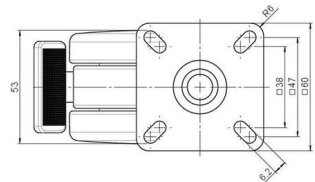

Standard D375

As of: April 29, 2026

Description DZBV375 - 3 X 1	Model D375	Carton Quantity 60 pcs per Carton
--------------------------------	---------------	--------------------------------------

Technical Details

Product Type	Furniture caster
Wheel diameter	75mm
Load capacity	75kg
Overall height with fixing	87,5mm
Wheel:	
Wheel type	Hard wheel
Wheel color	RAL 9005 Jet black
Housing:	
Housing form	unhooded, with neck diameter
Neck diameter	20mm
Housing material	Zinc die-cast
Housing color	Shiny chrome
Mobility concept	Stopper brake with foot
Fixing	60x60mm Plate
Description	DZBV375 - 3 X 1

Fixings

Compatible with the following available fixings:

No-Noise™ Stem:

- 11x19,5mm with 11,4mm circlip
- 11x19,5mm with 110,6mm circlip

Push fit stems:

- 10x22mm with 10,3mm circlip
- 10x22mm with 10,5mm circlip
- 11x19,5mm with 11,4mm circlip
- 11x19,5mm with 11,8mm circlip
- 11x22mm with 11,4mm circlip
- 11x22mm with 11,6mm circlip
- 11x22mm with 11,8mm circlip

Threaded stems:

- M8x15mm
- M8x20mm
- M8x25mm
- M10x15mm
- M10x20mm
- M10x25mm
- M10x30mm
- M10x40mm
- M12x20mm

Square plates:

- 38x38mm
- 55x55mm
- 60x60mm