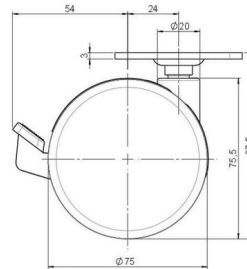

## Technical Details

Product Type	Furniture caster
Wheel diameter	75mm
Load capacity	75kg
Overall height with fixing	87,5mm
<b>Wheel:</b>	
Wheel type	Hard wheel
Wheel color	RAL 9005 Jet black
<b>Housing:</b>	
Housing form	unhooded, with neck diameter
Neck diameter	20mm
Housing material	Zinc die-cast
Housing color	Shiny chrome
Mobility concept	Stopper brake with foot
Fixing	60x60mm Plate
Description	DZBV375 - 3 X 1

### No-Noise™ Stem:

- 11x19,5mm with 11,4mm circlip
- 11x19,5mm with 110,6mm circlip

### Push fit stems:

- 10x22mm with 10,3mm circlip
- 10x22mm with 10,5mm circlip
- 11x19,5mm with 11,4mm circlip
- 11x19,5mm with 11,8mm circlip
- 11x22mm with 11,4mm circlip
- 11x22mm with 11,6mm circlip
- 11x22mm with 11,8mm circlip

### Square plates:

- 38x38mm
- 55x55mm
- 60x60mm