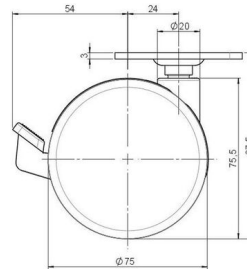

Standard D375

As of: August 17, 2025

Description DZBV375 - 3 X 1	Model D375	Carton Quantity 60 pcs per Carton
--------------------------------	---------------	--------------------------------------

Technical Details

Product Type	Furniture caster
Wheel diameter	75mm
Load capacity	75kg
Overall height with fixing	87,5mm
Wheel:	
Wheel type	Hard wheel
Wheel color	RAL 9005 Jet black
Housing:	
Housing form	unhooded, with neck diameter
Neck diameter	20mm
Housing material	Zinc die-cast
Housing color	Shiny chrome
Mobility concept	Stopper brake with foot
Fixing	60x60mm Plate
Description	DZBV375 - 3 X 1

Fixings

Compatible with the following available fixings:

No-Noise™ Stem:

- 11x19,5mm with 11,4mm circlip
- 11x19,5mm with 110,6mm circlip

Push fit stems:

- 10x22mm with 10,3mm circlip
- 10x22mm with 10,5mm circlip
- 11x19,5mm with 11,4mm circlip
- 11x19,5mm with 11,8mm circlip
- 11x22mm with 11,4mm circlip
- 11x22mm with 11,6mm circlip
- 11x22mm with 11,8mm circlip

Threaded stems:

- M8x15mm
- M8x20mm
- M8x25mm
- M10x15mm
- M10x20mm
- M10x25mm
- M10x30mm
- M10x40mm
- M12x20mm

Square plates:

- 38x38mm
- 55x55mm
- 60x60mm