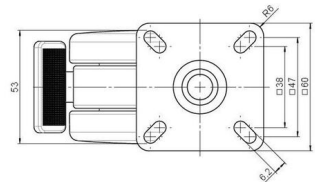

Standard D375

As of: August 17, 2025

Description DZBV375 - 3 X 1	Model D375	Carton Quantity 60 pcs per Carton
--------------------------------	---------------	--------------------------------------

Technical Details

Product Type	Furniture caster
Wheel diameter	75mm
Load capacity	75kg
Overall height with fixing	87,5mm
Wheel:	
Wheel type	Hard wheel
Wheel color	RAL 9005 Jet black
Housing:	
Housing form	unhooded, with neck diameter
Neck diameter	20mm
Housing material	Zinc die-cast
Housing color	Shiny chrome
Mobility concept	Stopper brake with foot
Fixing	60x60mm Plate
Description	DZBV375 - 3 X 1

Fixings

Compatible with the following available fixings:

No-Noise™ Stem:

- 11x19,5mm with 11,4mm circlip
- 11x19,5mm with 110,6mm circlip

Push fit stems:

- 10x22mm with 10,3mm circlip
- 10x22mm with 10,5mm circlip
- 11x19,5mm with 11,4mm circlip
- 11x19,5mm with 11,8mm circlip
- 11x22mm with 11,4mm circlip
- 11x22mm with 11,6mm circlip
- 11x22mm with 11,8mm circlip

Threaded stems:

- M8x15mm
- M8x20mm
- M8x25mm
- M10x15mm
- M10x20mm
- M10x25mm
- M10x30mm
- M10x40mm
- M12x20mm

Square plates:

- 38x38mm
- 55x55mm
- 60x60mm