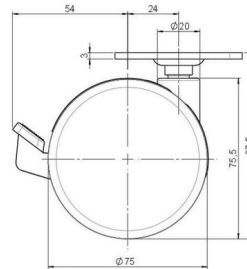

Standard D375

As of: April 29, 2026

Description DZBV375 - 3 X 1	Model D375	Carton Quantity 60 pcs per Carton
--------------------------------	---------------	--------------------------------------

Technical Details

Product Type	Furniture caster
Wheel diameter	75mm
Load capacity	75kg
Overall height with fixing	87,5mm
Wheel:	
Wheel type	Hard wheel
Wheel color	RAL 9005 Jet black
Housing:	
Housing form	unhooded, with neck diameter
Neck diameter	20mm
Housing material	Zinc die-cast
Housing color	Shiny chrome
Mobility concept	Stopper brake with foot
Fixing	60x60mm Plate
Description	DZBV375 - 3 X 1

Fixings

Compatible with the following available fixings:

No-Noise™ Stem:

- 11x19,5mm with 11,4mm circlip
- 11x19,5mm with 110,6mm circlip

Push fit stems:

- 10x22mm with 10,3mm circlip
- 10x22mm with 10,5mm circlip
- 11x19,5mm with 11,4mm circlip
- 11x19,5mm with 11,8mm circlip
- 11x22mm with 11,4mm circlip
- 11x22mm with 11,6mm circlip
- 11x22mm with 11,8mm circlip

Threaded stems:

- M8x15mm
- M8x20mm
- M8x25mm
- M10x15mm
- M10x20mm
- M10x25mm
- M10x30mm
- M10x40mm
- M12x20mm

Square plates:

- 38x38mm
- 55x55mm
- 60x60mm