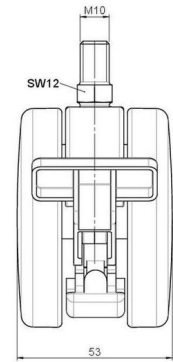

Standard D375

As of: June 27, 2026

Description	Model	Carton Quantity
DZBV375 - 3 X10	D375	120 pcs per Carton

Technical Details

Product Type	Furniture caster
Wheel diameter	75mm
Load capacity	75kg
Overall height with fixing	83mm
Wheel:	
Wheel type	Hard wheel
Wheel color	RAL 9006 White aluminium
Housing:	
Housing form	unhooded, with neck diameter
Neck diameter	20mm
Housing material	Zinc die-cast
Housing color	RAL 9006 White aluminium
Mobility concept	Stopper brake with foot
Fixing	M10x15mm Threaded stem
Description	DZBV375 - 3 X10

Fixings

Compatible with the following available fixings:

No-Noise™ Stem:

- 11x19,5mm with 11,4mm circlip
- 11x19,5mm with 110,6mm circlip

Push fit stems:

- 10x22mm with 10,3mm circlip
- 10x22mm with 10,5mm circlip
- 11x19,5mm with 11,4mm circlip
- 11x19,5mm with 11,8mm circlip
- 11x22mm with 11,4mm circlip
- 11x22mm with 11,6mm circlip
- 11x22mm with 11,8mm circlip

Threaded stems:

- M8x15mm
- M8x20mm
- M8x25mm
- M10x15mm
- M10x20mm
- M10x25mm
- M10x30mm
- M10x40mm
- M12x20mm

Square plates:

- 38x38mm
- 55x55mm
- 60x60mm