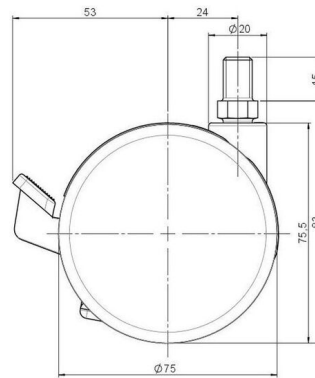

Standard D375

As of: June 27, 2026

Description	Model	Carton Quantity
DZBV375 - 3 X10	D375	120 pcs per Carton

Technical Details

Product Type	Furniture caster
Wheel diameter	75mm
Load capacity	75kg
Overall height with fixing	83mm
Wheel:	
Wheel type	Hard wheel
Wheel color	RAL 9006 White aluminium
Housing:	
Housing form	unhooded, with neck diameter
Neck diameter	20mm
Housing material	Zinc die-cast
Housing color	RAL 9006 White aluminium
Mobility concept	Stopper brake with foot
Fixing	M10x15mm Threaded stem
Description	DZBV375 - 3 X10

Fixings

Compatible with the following available fixings:

No-Noise™ Stem:

- 11x19,5mm with 11,4mm circlip
- 11x19,5mm with 110,6mm circlip

Push fit stems:

- 10x22mm with 10,3mm circlip
- 10x22mm with 10,5mm circlip
- 11x19,5mm with 11,4mm circlip
- 11x19,5mm with 11,8mm circlip
- 11x22mm with 11,4mm circlip
- 11x22mm with 11,6mm circlip
- 11x22mm with 11,8mm circlip

Threaded stems:

- M8x15mm
- M8x20mm
- M8x25mm
- M10x15mm
- M10x20mm
- M10x25mm
- M10x30mm
- M10x40mm
- M12x20mm

Square plates:

- 38x38mm
- 55x55mm
- 60x60mm