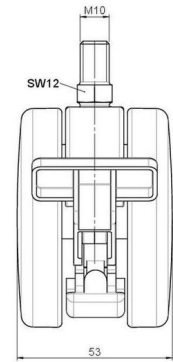

## Technical Details

Product Type	Furniture caster
Wheel diameter	75mm
Load capacity	75kg
Overall height with fixing	83mm
<b>Wheel:</b>	
Wheel type	Hard wheel
Wheel color	RAL 9006 White aluminium
<b>Housing:</b>	
Housing form	unhooded, with neck diameter
Neck diameter	20mm
Housing material	Zinc die-cast
Housing color	RAL 9006 White aluminium
Mobility concept	Stopper brake with foot
Fixing	M10x15mm Threaded stem
Description	DZBV375 - 3 X10

### No-Noise™ Stem:

- 11x19,5mm with 11,4mm circlip
- 11x19,5mm with 110,6mm circlip

### Threaded stems:

- M8x15mm
- M8x20mm
- M8x25mm
- M10x15mm
- M10x20mm
- M10x25mm
- M10x30mm
- M10x40mm
- M12x20mm

### Square plates:

- 38x38mm
- 55x55mm
- 60x60mm