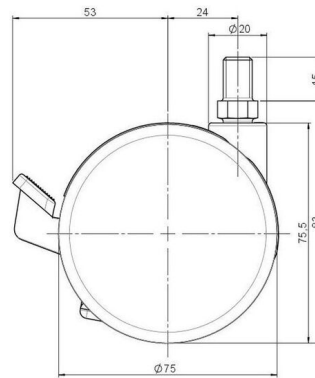

## Technical Details

Product Type	Furniture caster
Wheel diameter	75mm
Load capacity	75kg
Overall height with fixing	83mm
<b>Wheel:</b>	
Wheel type	Hard wheel
Wheel color	RAL 9006 White aluminium
<b>Housing:</b>	
Housing form	unhooded, with neck diameter
Neck diameter	20mm
Housing material	Zinc die-cast
Housing color	RAL 9006 White aluminium
Mobility concept	Stopper brake with foot
Fixing	M10x15mm Threaded stem
Description	DZBV375 - 3 X10

### No-Noise™ Stem:

- 11x19,5mm with 11,4mm circlip
- 11x19,5mm with 110,6mm circlip

### Threaded stems:

- M8x15mm
- M8x20mm
- M8x25mm
- M10x15mm
- M10x20mm
- M10x25mm
- M10x30mm
- M10x40mm
- M12x20mm

### Square plates:

- 38x38mm
- 55x55mm
- 60x60mm