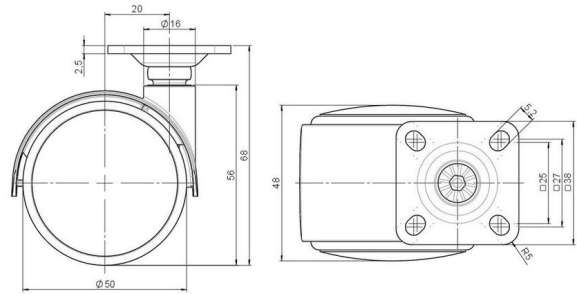

Standard D087

As of: April 02, 2026

Description	Model	Carton Quantity
DZZB 87 -51 X 1	D087	100 pcs per Carton

Technical Details

Product Type	Furniture caster
Wheel diameter	50mm
Load capacity	50kg
Overall height with fixing	68mm
Wheel:	
Wheel type	Zinc wheel
Wheel color	Shiny chrome
Housing:	
Housing form	hooded, with neck diameter
Neck diameter	16mm
Housing material	Zinc die-cast
Housing color	Shiny chrome
Mobility concept	Freewheel
Fixing	38x38mm Plate
Description	DZZB 87 -51 X 1

Fixings

Compatible with the following available fixings:

No-Noise™ Stem:

- 11x19,5mm with 11,4mm circlip
- 11x19,5mm with 110,6mm circlip

Push fit stems:

- 10x22mm with 10,3mm circlip
- 10x22mm with 10,5mm circlip
- 11x19,5mm with 11,4mm circlip
- 11x19,5mm with 11,8mm circlip
- 11x22mm with 11,4mm circlip
- 11x22mm with 11,6mm circlip
- 11x22mm with 11,8mm circlip

Threaded stems:

- M8x15mm
- M8x20mm
- M8x25mm
- M10x15mm
- M10x20mm
- M10x25mm
- M10x30mm
- M10x40mm
- M12x20mm

Square plates:

- 38x38mm
- 55x55mm
- 60x60mm