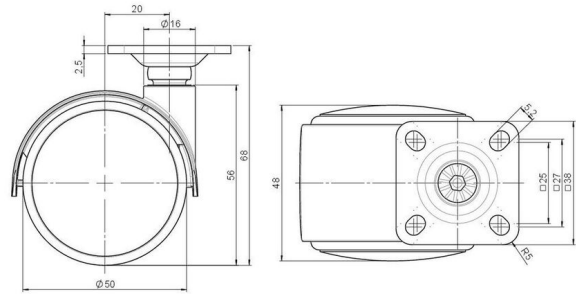

Standard D087

As of: May 23, 2026

Description	Model	Carton Quantity
DZZB 87 -51 X 1	D087	100 pcs per Carton

Technical Details

Product Type	Furniture caster
Wheel diameter	50mm
Load capacity	50kg
Overall height with fixing	68mm
Wheel:	
Wheel type	Zinc wheel
Wheel color	Shiny chrome
Housing:	
Housing form	hooded, with neck diameter
Neck diameter	16mm
Housing material	Zinc die-cast
Housing color	Shiny chrome
Mobility concept	Freewheel
Fixing	38x38mm Plate
Description	DZZB 87 -51 X 1

Fixings

Compatible with the following available fixings:

No-Noise™ Stem:

- 11x19,5mm with 11,4mm circlip
- 11x19,5mm with 110,6mm circlip

Push fit stems:

- 10x22mm with 10,3mm circlip
- 10x22mm with 10,5mm circlip
- 11x19,5mm with 11,4mm circlip
- 11x19,5mm with 11,8mm circlip
- 11x22mm with 11,4mm circlip
- 11x22mm with 11,6mm circlip
- 11x22mm with 11,8mm circlip

Threaded stems:

- M8x15mm
- M8x20mm
- M8x25mm
- M10x15mm
- M10x20mm
- M10x25mm
- M10x30mm
- M10x40mm
- M12x20mm

Square plates:

- 38x38mm
- 55x55mm
- 60x60mm