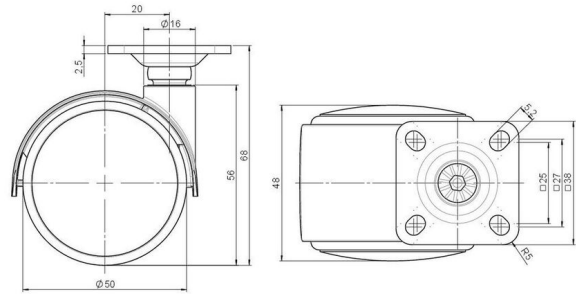

Standard D087

As of: July 07, 2026

Description	Model	Carton Quantity
DZZB 87 -51 X 1	D087	100 pcs per Carton

Technical Details

Product Type	Furniture caster
Wheel diameter	50mm
Load capacity	50kg
Overall height with fixing	68mm
Wheel:	
Wheel type	Zinc wheel
Wheel color	Shiny chrome
Housing:	
Housing form	hooded, with neck diameter
Neck diameter	16mm
Housing material	Zinc die-cast
Housing color	Shiny chrome
Mobility concept	Freewheel
Fixing	38x38mm Plate
Description	DZZB 87 -51 X 1

Fixings

Compatible with the following available fixings:

No-Noise™ Stem:

- 11x19,5mm with 11,4mm circlip
- 11x19,5mm with 110,6mm circlip

Push fit stems:

- 10x22mm with 10,3mm circlip
- 10x22mm with 10,5mm circlip
- 11x19,5mm with 11,4mm circlip
- 11x19,5mm with 11,8mm circlip
- 11x22mm with 11,4mm circlip
- 11x22mm with 11,6mm circlip
- 11x22mm with 11,8mm circlip

Threaded stems:

- M8x15mm
- M8x20mm
- M8x25mm
- M10x15mm
- M10x20mm
- M10x25mm
- M10x30mm
- M10x40mm
- M12x20mm

Square plates:

- 38x38mm
- 55x55mm
- 60x60mm