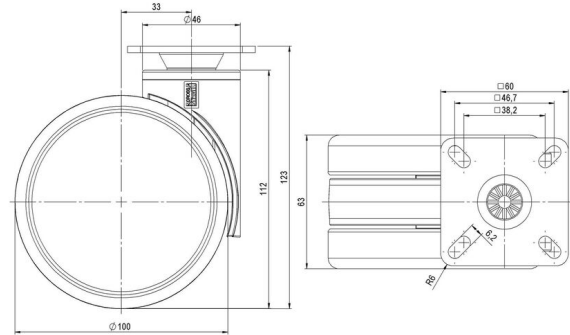

MOVE 100

As of: July 07, 2026

Description	Model	Carton Quantity
MOVE 100 K W	D100	40 pcs per Carton

Technical Details

Product Type	Furniture caster
Wheel diameter	100mm
Load capacity	100kg
Overall height with fixing	123mm
Wheel:	
Wheel type	Soft wheel
Wheel core / tread color	RAL 9005 Jet black / RAL 9005 Jet black
Housing:	
Housing form	unhooded, with neck diameter
Neck diameter	46mm
Housing material	High quality nylon
Housing color	RAL 9005 Jet black
Mobility concept	Freewheel
Fixing	60x60mm Plate
Description	K 100-106 X 1

Fixings

Compatible with the following available fixings:

Push fit stems:

- 11x22mm with 11,4mm circlip
- 11x22mm with 11,6mm circlip
- 11x22mm with 11,8mm circlip
- 11x34mm with 11,8mm circlip
- 14x48mm with 15mm circlip

Threaded stems:

- M10x15mm
- M10x20mm
- M10x35mm
- M12x15mm
- M12x20mm
- M12x30mm

Square plates:

- 60x60mm