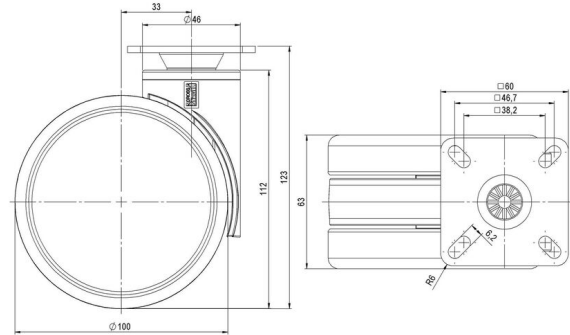

MOVE 100

As of: May 23, 2026

Description	Model	Carton Quantity
MOVE 100 K W	D100	40 pcs per Carton

Technical Details

Product Type	Furniture caster
Wheel diameter	100mm
Load capacity	100kg
Overall height with fixing	123mm
Wheel:	
Wheel type	Soft wheel
Wheel core / tread color	RAL 9005 Jet black / RAL 9005 Jet black
Housing:	
Housing form	unhooded, with neck diameter
Neck diameter	46mm
Housing material	High quality nylon
Housing color	RAL 9005 Jet black
Mobility concept	Freewheel
Fixing	60x60mm Plate
Description	K 100-106 X 1

Fixings

Compatible with the following available fixings:

Push fit stems:

- 11x22mm with 11,4mm circlip
- 11x22mm with 11,6mm circlip
- 11x22mm with 11,8mm circlip
- 11x34mm with 11,8mm circlip
- 14x48mm with 15mm circlip

Threaded stems:

- M10x15mm
- M10x20mm
- M10x35mm
- M12x15mm
- M12x20mm
- M12x30mm

Square plates:

- 60x60mm