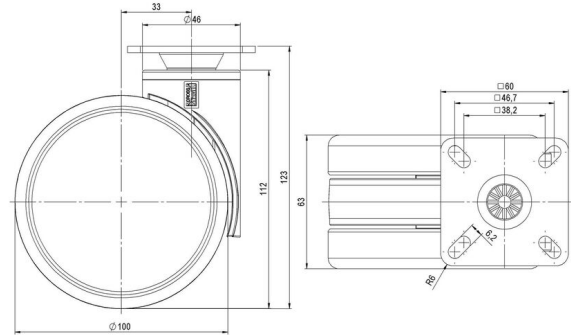

## Technical Details

Product Type	Furniture caster
Wheel diameter	100mm
Load capacity	100kg
Overall height with fixing	123mm
<b>Wheel:</b>	
Wheel type	Soft wheel
Wheel core / tread color	RAL 9005 Jet black / RAL 9005 Jet black
<b>Housing:</b>	
Housing form	unhooded, with neck diameter
Neck diameter	46mm
Housing material	High quality nylon
Housing color	RAL 9005 Jet black
Mobility concept	Freewheel
Fixing	60x60mm Plate
Description	K 100-106 X 1

### Push fit stems:

- 11x22mm with 11,4mm circlip
- 11x22mm with 11,6mm circlip
- 11x22mm with 11,8mm circlip
- 11x34mm with 11,8mm circlip
- 14x48mm with 15mm circlip

### Threaded stems:

- M10x15mm
- M10x20mm
- M10x35mm
- M12x15mm
- M12x20mm
- M12x30mm

### Square plates:

- 60x60mm