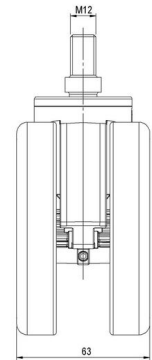

MOVE 100

As of: July 07, 2026

Description	Model	Carton Quantity
MOVE 100 K W	D100	40 pcs per Carton

Technical Details

Product Type	Furniture caster
Wheel diameter	100mm
Load capacity	100kg
Overall height with fixing	123mm
Wheel:	
Wheel type	Soft wheel
Wheel core / tread color	RAL 9006 White aluminium / RAL 9005 Jet black
Housing:	
Housing form	unhooded, with neck diameter
Neck diameter	46mm
Housing material	High quality nylon
Housing color	RAL 9006 White aluminium
Mobility concept	Freewheel
Fixing	M12x20mm Threaded stem
Description	K 100-106 X12

Fixings

Compatible with the following available fixings:

Push fit stems:

- 11x22mm with 11,4mm circlip
- 11x22mm with 11,6mm circlip
- 11x22mm with 11,8mm circlip
- 11x34mm with 11,8mm circlip
- 14x48mm with 15mm circlip

Threaded stems:

- M10x15mm
- M10x20mm
- M10x35mm
- M12x15mm
- M12x20mm
- M12x30mm

Square plates:

- 60x60mm