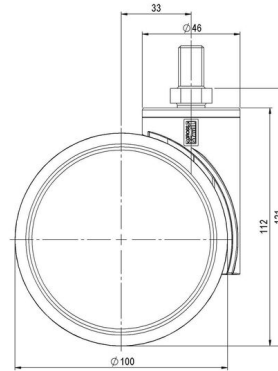

## Technical Details

Product Type	Furniture caster
Wheel diameter	100mm
Load capacity	100kg
Overall height with fixing	123mm
<b>Wheel:</b>	
Wheel type	Soft wheel
Wheel core / tread color	RAL 9006 White aluminium / RAL 9005 Jet black
<b>Housing:</b>	
Housing form	unhooded, with neck diameter
Neck diameter	46mm
Housing material	High quality nylon
Housing color	RAL 9006 White aluminium
Mobility concept	Freewheel
Fixing	M12x20mm Threaded stem
Description	K 100-106 X12

### Push fit stems:

- 11x22mm with 11,4mm circlip
- 11x22mm with 11,6mm circlip
- 11x22mm with 11,8mm circlip
- 11x34mm with 11,8mm circlip
- 14x48mm with 15mm circlip

### Threaded stems:

- M10x15mm
- M10x20mm
- M10x35mm
- M12x15mm
- M12x20mm
- M12x30mm

### Square plates:

- 60x60mm