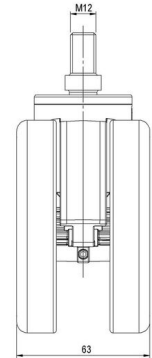

## Technical Details

Product Type	Furniture caster
Wheel diameter	100mm
Load capacity	100kg
Overall height with fixing	123mm
<b>Wheel:</b>	
Wheel type	Soft wheel
Wheel core / tread color	RAL 9006 White aluminium / RAL 9005 Jet black
<b>Housing:</b>	
Housing form	unhooded, with neck diameter
Neck diameter	46mm
Housing material	High quality nylon
Housing color	RAL 9006 White aluminium
Mobility concept	Freewheel
Fixing	M12x20mm Threaded stem
Description	K 100-106 X12

### Push fit stems:

- 11x22mm with 11,4mm circlip
- 11x22mm with 11,6mm circlip
- 11x22mm with 11,8mm circlip
- 11x34mm with 11,8mm circlip
- 14x48mm with 15mm circlip

### Threaded stems:

- M10x15mm
- M10x20mm
- M10x35mm
- M12x15mm
- M12x20mm
- M12x30mm

### Square plates:

- 60x60mm