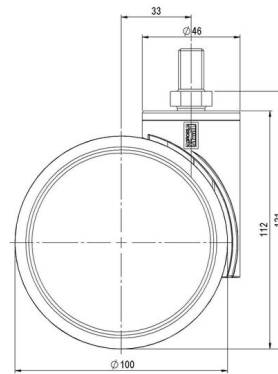

MOVE 100

As of: July 07, 2026

Description	Model	Carton Quantity
MOVE 100 K W	D100	40 pcs per Carton

Technical Details

Product Type	Furniture caster
Wheel diameter	100mm
Load capacity	100kg
Overall height with fixing	123mm
Wheel:	
Wheel type	Soft wheel
Wheel core / tread color	RAL 9006 White aluminium / RAL 9005 Jet black
Housing:	
Housing form	unhooded, with neck diameter
Neck diameter	46mm
Housing material	High quality nylon
Housing color	RAL 9006 White aluminium
Mobility concept	Freewheel
Fixing	M12x20mm Threaded stem
Description	K 100-106 X12

Fixings

Compatible with the following available fixings:

Push fit stems:

- 11x22mm with 11,4mm circlip
- 11x22mm with 11,6mm circlip
- 11x22mm with 11,8mm circlip
- 11x34mm with 11,8mm circlip
- 14x48mm with 15mm circlip

Threaded stems:

- M10x15mm
- M10x20mm
- M10x35mm
- M12x15mm
- M12x20mm
- M12x30mm

Square plates:

- 60x60mm