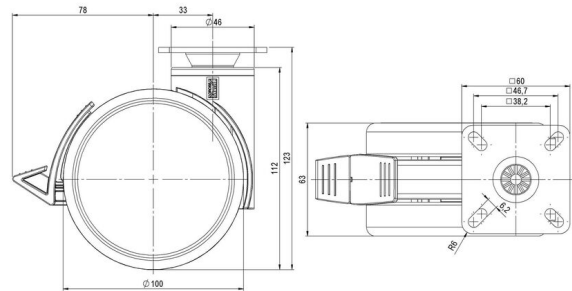

## Technical Details

Product Type	Furniture caster
Wheel diameter	100mm
Load capacity	100kg
Overall height with fixing	123mm
<b>Wheel:</b>	
Wheel type	Soft wheel
Wheel core / tread color	RAL 9005 Jet black / RAL 9005 Jet black
<b>Housing:</b>	
Housing form	unhooded, with neck diameter
Neck diameter	46mm
Housing material	High quality nylon
Housing color	RAL 9005 Jet black
Mobility concept	Delta-Feststeller, RAL 9005 Jet black
Fixing	60x60mm Plate
Description	KFD 100-106 X 1

### Push fit stems:

- 11x22mm with 11,4mm circlip
- 11x22mm with 11,6mm circlip
- 11x22mm with 11,8mm circlip
- 11x34mm with 11,8mm circlip
- 14x48mm with 15mm circlip

### Threaded stems:

- M10x15mm
- M10x20mm
- M10x35mm
- M12x15mm
- M12x20mm
- M12x30mm

### Square plates:

- 60x60mm