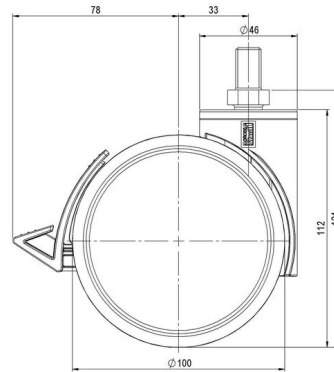

MOVE 100

As of: July 07, 2026

Description	Model	Carton Quantity
MOVE 100 KFD W	D100	40 pcs per Carton

Technical Details

Product Type	Furniture caster
Wheel diameter	100mm
Load capacity	100kg
Overall height with fixing	123mm
Wheel:	
Wheel type	Soft wheel
Wheel core / tread color	RAL 9006 White aluminium / RAL 9005 Jet black
Housing:	
Housing form	unhooded, with neck diameter
Neck diameter	46mm
Housing material	High quality nylon
Housing color	RAL 9006 White aluminium
Mobility concept	Delta-Feststeller, RAL 9005 Jet black
Fixing	M12x20mm Threaded stem
Description	KFD 100-106 X12

Fixings

Compatible with the following available fixings:

Push fit stems:

- 11x22mm with 11,4mm circlip
- 11x22mm with 11,6mm circlip
- 11x22mm with 11,8mm circlip
- 11x34mm with 11,8mm circlip
- 14x48mm with 15mm circlip

Threaded stems:

- M10x15mm
- M10x20mm
- M10x35mm
- M12x15mm
- M12x20mm
- M12x30mm

Square plates:

- 60x60mm