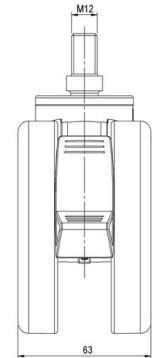

MOVE 100

As of: April 02, 2026

Description	Model	Carton Quantity
MOVE 100 KFD W	D100	40 pcs per Carton

Technical Details

Product Type	Furniture caster
Wheel diameter	100mm
Load capacity	100kg
Overall height with fixing	123mm
Wheel:	
Wheel type	Soft wheel
Wheel core / tread color	RAL 9006 White aluminium / RAL 9005 Jet black
Housing:	
Housing form	unhooded, with neck diameter
Neck diameter	46mm
Housing material	High quality nylon
Housing color	RAL 9006 White aluminium
Mobility concept	Delta-Feststeller, RAL 9005 Jet black
Fixing	M12x20mm Threaded stem
Description	KFD 100-106 X12