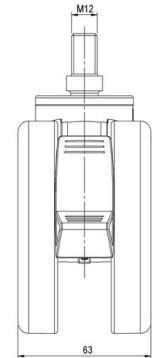

MOVE 100

As of: April 02, 2026

Description	Model	Carton Quantity
MOVE 100 KFD W	D100	40 pcs per Carton

Technical Details

Product Type	Furniture caster
Wheel diameter	100mm
Load capacity	100kg
Overall height with fixing	123mm
Wheel:	
Wheel type	Soft wheel
Wheel core / tread color	RAL 9006 White aluminium / RAL 9005 Jet black
Housing:	
Housing form	unhooded, with neck diameter
Neck diameter	46mm
Housing material	High quality nylon
Housing color	RAL 9006 White aluminium
Mobility concept	Delta-Feststeller, RAL 9005 Jet black
Fixing	M12x20mm Threaded stem
Description	KFD 100-106 X12

Fixings

Compatible with the following available fixings:

Push fit stems:

- 11x22mm with 11,4mm circlip
- 11x22mm with 11,6mm circlip
- 11x22mm with 11,8mm circlip
- 11x34mm with 11,8mm circlip
- 14x48mm with 15mm circlip

Threaded stems:

- M10x15mm
- M10x20mm
- M10x35mm
- M12x15mm
- M12x20mm
- M12x30mm

Square plates:

- 60x60mm