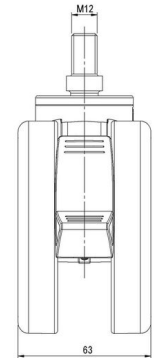

MOVE 100

As of: July 07, 2026

Description	Model	Carton Quantity
MOVE 100 KFD W	D100	40 pcs per Carton

Technical Details

Product Type	Furniture caster
Wheel diameter	100mm
Load capacity	100kg
Overall height with fixing	123mm
Wheel:	
Wheel type	Soft wheel
Wheel core / tread color	RAL 9006 White aluminium / RAL 9005 Jet black
Housing:	
Housing form	unhooded, with neck diameter
Neck diameter	46mm
Housing material	High quality nylon
Housing color	RAL 9006 White aluminium
Mobility concept	Delta-Feststeller, RAL 9005 Jet black
Fixing	M12x20mm Threaded stem
Description	KFD 100-106 X12

Fixings

Compatible with the following available fixings:

Push fit stems:

- 11x22mm with 11,4mm circlip
- 11x22mm with 11,6mm circlip
- 11x22mm with 11,8mm circlip
- 11x34mm with 11,8mm circlip
- 14x48mm with 15mm circlip

Threaded stems:

- M10x15mm
- M10x20mm
- M10x35mm
- M12x15mm
- M12x20mm
- M12x30mm

Square plates:

- 60x60mm