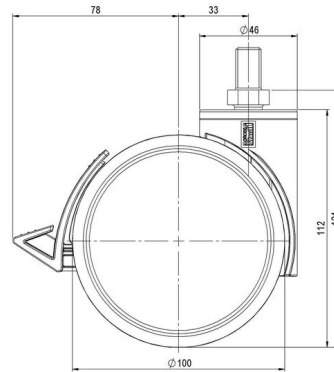

MOVE 100

As of: April 02, 2026

Description	Model	Carton Quantity
MOVE 100 KFD W	D100	40 pcs per Carton

Technical Details

Product Type	Furniture caster
Wheel diameter	100mm
Load capacity	100kg
Overall height with fixing	123mm
Wheel:	
Wheel type	Soft wheel
Wheel core / tread color	RAL 9006 White aluminium / RAL 9005 Jet black
Housing:	
Housing form	unhooded, with neck diameter
Neck diameter	46mm
Housing material	High quality nylon
Housing color	RAL 9006 White aluminium
Mobility concept	Delta-Feststeller, RAL 9005 Jet black
Fixing	M12x20mm Threaded stem
Description	KFD 100-106 X12