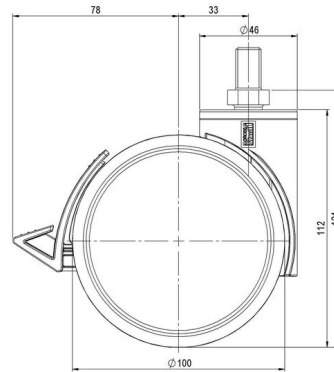

MOVE 100

As of: April 02, 2026

Description	Model	Carton Quantity
MOVE 100 KFD W	D100	40 pcs per Carton

Technical Details

Product Type	Furniture caster
Wheel diameter	100mm
Load capacity	100kg
Overall height with fixing	123mm
Wheel:	
Wheel type	Soft wheel
Wheel core / tread color	RAL 9006 White aluminium / RAL 9005 Jet black
Housing:	
Housing form	unhooded, with neck diameter
Neck diameter	46mm
Housing material	High quality nylon
Housing color	RAL 9006 White aluminium
Mobility concept	Delta-Feststeller, RAL 9005 Jet black
Fixing	M12x20mm Threaded stem
Description	KFD 100-106 X12

Fixings

Compatible with the following available fixings:

Push fit stems:

- 11x22mm with 11,4mm circlip
- 11x22mm with 11,6mm circlip
- 11x22mm with 11,8mm circlip
- 11x34mm with 11,8mm circlip
- 14x48mm with 15mm circlip

Threaded stems:

- M10x15mm
- M10x20mm
- M10x35mm
- M12x15mm
- M12x20mm
- M12x30mm

Square plates:

- 60x60mm