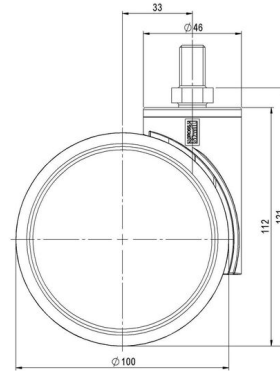

MOVE 100

As of: May 23, 2026

Description	Model	Carton Quantity
MOVE 100 KFD W	D100	40 pcs per Carton

Technical Details

Product Type	Furniture caster
Wheel diameter	100mm
Load capacity	100kg
Overall height with fixing	123mm
Wheel:	
Wheel type	Soft wheel
Wheel core / tread color	NCS White S 0505-R80B / RAL 9005 Jet black
Housing:	
Housing form	unhooded, with neck diameter
Neck diameter	46mm
Housing material	High quality nylon
Housing color	NCS White S 0505-R80B
Mobility concept	Freewheel
Fixing	M12x20mm Threaded stem
Description	K 100-106 X12

Fixings

Compatible with the following available fixings:

Push fit stems:

- 11x22mm with 11,4mm circlip
- 11x22mm with 11,6mm circlip
- 11x22mm with 11,8mm circlip
- 11x34mm with 11,8mm circlip
- 14x48mm with 15mm circlip

Threaded stems:

- M10x15mm
- M10x20mm
- M10x35mm
- M12x15mm
- M12x20mm
- M12x30mm

Square plates:

- 60x60mm