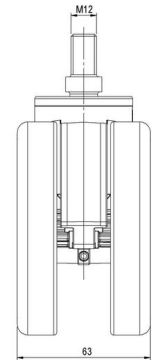

MOVE 100

As of: May 23, 2026

Description	Model	Carton Quantity
MOVE 100 KFD W	D100	40 pcs per Carton

Technical Details

Product Type	Furniture caster
Wheel diameter	100mm
Load capacity	100kg
Overall height with fixing	123mm
Wheel:	
Wheel type	Soft wheel
Wheel core / tread color	NCS White S 0505-R80B / RAL 9005 Jet black
Housing:	
Housing form	unhooded, with neck diameter
Neck diameter	46mm
Housing material	High quality nylon
Housing color	NCS White S 0505-R80B
Mobility concept	Freewheel
Fixing	M12x20mm Threaded stem
Description	K 100-106 X12