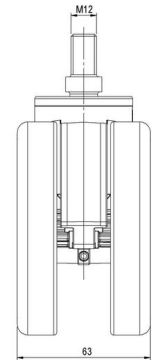

MOVE 100

As of: May 23, 2026

Description	Model	Carton Quantity
MOVE 100 KFD W	D100	40 pcs per Carton

Technical Details

Product Type	Furniture caster
Wheel diameter	100mm
Load capacity	100kg
Overall height with fixing	123mm
Wheel:	
Wheel type	Soft wheel
Wheel core / tread color	NCS White S 0505-R80B / RAL 9005 Jet black
Housing:	
Housing form	unhooded, with neck diameter
Neck diameter	46mm
Housing material	High quality nylon
Housing color	NCS White S 0505-R80B
Mobility concept	Freewheel
Fixing	M12x20mm Threaded stem
Description	K 100-106 X12

Fixings

Compatible with the following available fixings:

Push fit stems:

- 11x22mm with 11,4mm circlip
- 11x22mm with 11,6mm circlip
- 11x22mm with 11,8mm circlip
- 11x34mm with 11,8mm circlip
- 14x48mm with 15mm circlip

Threaded stems:

- M10x15mm
- M10x20mm
- M10x35mm
- M12x15mm
- M12x20mm
- M12x30mm

Square plates:

- 60x60mm