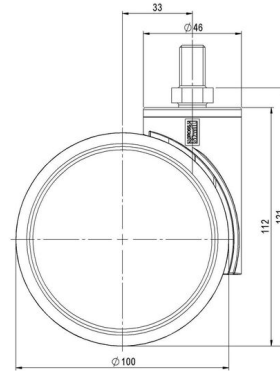

MOVE 100

As of: May 23, 2026

Description	Model	Carton Quantity
MOVE 100 KFD W	D100	40 pcs per Carton

Technical Details

Product Type	Furniture caster
Wheel diameter	100mm
Load capacity	100kg
Overall height with fixing	123mm
Wheel:	
Wheel type	Soft wheel
Wheel core / tread color	NCS White S 0505-R80B / RAL 9005 Jet black
Housing:	
Housing form	unhooded, with neck diameter
Neck diameter	46mm
Housing material	High quality nylon
Housing color	NCS White S 0505-R80B
Mobility concept	Freewheel
Fixing	M12x20mm Threaded stem
Description	K 100-106 X12