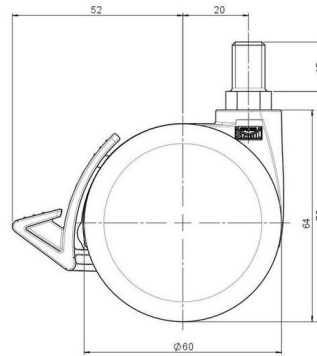

MOVE 60 classic

As of: May 02, 2026

Description	Model	Carton Quantity
MOVE 60 classic 20WF	D560	200 pcs per Carton

Technical Details

Product Type	Furniture caster
Wheel diameter	60mm
Load capacity	60kg
Overall height with fixing	70mm
Wheel:	
Wheel type	Hard wheel
Wheel color	RAL 9016 Traffic white
Housing:	
Housing form	unhooded, with neck diameter
Neck diameter	20mm
Housing material	High quality nylon
Housing color	RAL 9016 Traffic white
Mobility concept	Delta-Feststeller, RAL 9016 Traffic white
Fixing	M10x15mm Threaded stem
Description	DDKF560 -31 X10

Fixings

Compatible with the following available fixings:

No-Noise™ Stem:

- 11x19,5mm with 11,4mm circlip
- 11x19,5mm with 110,6mm circlip

Push fit stems:

- 10x22mm with 10,3mm circlip
- 10x22mm with 10,5mm circlip
- 11x19,5mm with 11,4mm circlip
- 11x19,5mm with 11,8mm circlip
- 11x22mm with 11,4mm circlip
- 11x22mm with 11,6mm circlip
- 11x22mm with 11,8mm circlip

Threaded stems:

- M8x15mm
- M8x20mm
- M8x25mm
- M10x15mm
- M10x20mm
- M10x25mm
- M10x30mm
- M10x40mm
- M12x20mm

Square plates:

- 38x38mm
- 55x55mm
- 60x60mm