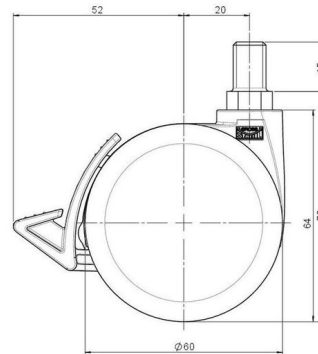

## Technical Details

Product Type	Furniture caster
Wheel diameter	60mm
Load capacity	60kg
Overall height with fixing	70mm
<b>Wheel:</b>	
Wheel type	Hard wheel
Wheel color	RAL 9016 Traffic white
<b>Housing:</b>	
Housing form	unhooded, with neck diameter
Neck diameter	20mm
Housing material	High quality nylon
Housing color	RAL 9016 Traffic white
Mobility concept	Delta-Feststeller, RAL 9016 Traffic white
Fixing	M10x15mm Threaded stem
Description	DDKF560 -31 X10

### No-Noise™ Stem:

- 11x19,5mm with 11,4mm circlip
- 11x19,5mm with 110,6mm circlip

### Threaded stems:

- M8x15mm
- M8x20mm
- M8x25mm
- M10x15mm
- M10x20mm
- M10x25mm
- M10x30mm
- M10x40mm
- M12x20mm

### Square plates:

- 38x38mm
- 55x55mm
- 60x60mm