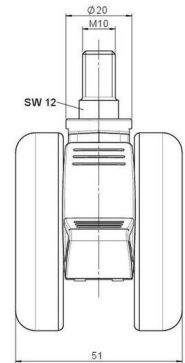

MOVE 60 classic

As of: May 02, 2026

Description	Model	Carton Quantity
MOVE 60 classic 20WF	D560	200 pcs per Carton

Technical Details

Product Type	Furniture caster
Wheel diameter	60mm
Load capacity	60kg
Overall height with fixing	70mm
Wheel:	
Wheel type	Hard wheel
Wheel color	RAL 9016 Traffic white
Housing:	
Housing form	unhooded, with neck diameter
Neck diameter	20mm
Housing material	High quality nylon
Housing color	RAL 9016 Traffic white
Mobility concept	Delta-Feststeller, RAL 9016 Traffic white
Fixing	M10x15mm Threaded stem
Description	DDKF560 -31 X10

Fixings

Compatible with the following available fixings:

No-Noise™ Stem:

- 11x19,5mm with 11,4mm circlip
- 11x19,5mm with 110,6mm circlip

Push fit stems:

- 10x22mm with 10,3mm circlip
- 10x22mm with 10,5mm circlip
- 11x19,5mm with 11,4mm circlip
- 11x19,5mm with 11,8mm circlip
- 11x22mm with 11,4mm circlip
- 11x22mm with 11,6mm circlip
- 11x22mm with 11,8mm circlip

Threaded stems:

- M8x15mm
- M8x20mm
- M8x25mm
- M10x15mm
- M10x20mm
- M10x25mm
- M10x30mm
- M10x40mm
- M12x20mm

Square plates:

- 38x38mm
- 55x55mm
- 60x60mm