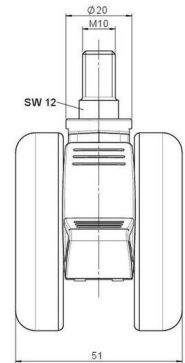

## Technical Details

Product Type	Furniture caster
Wheel diameter	60mm
Load capacity	60kg
Overall height with fixing	70mm
<b>Wheel:</b>	
Wheel type	Hard wheel
Wheel color	RAL 9016 Traffic white
<b>Housing:</b>	
Housing form	unhooded, with neck diameter
Neck diameter	20mm
Housing material	High quality nylon
Housing color	RAL 9016 Traffic white
Mobility concept	Delta-Feststeller, RAL 9016 Traffic white
Fixing	M10x15mm Threaded stem
Description	DDKF560 -31 X10

### No-Noise™ Stem:

- 11x19,5mm with 11,4mm circlip
- 11x19,5mm with 110,6mm circlip

### Threaded stems:

- M8x15mm
- M8x20mm
- M8x25mm
- M10x15mm
- M10x20mm
- M10x25mm
- M10x30mm
- M10x40mm
- M12x20mm

### Square plates:

- 38x38mm
- 55x55mm
- 60x60mm