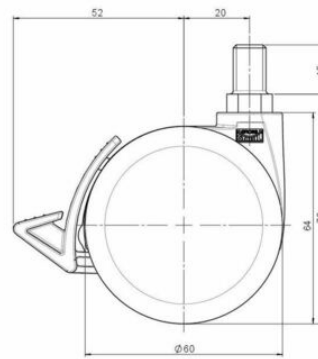

MOVE 60 classic

As of: December 01, 2022

Description	Model	Carton Quantity
MOVE 60 classic 20WF	D560	200 pcs per Carton

Technical Details

Product Type	Furniture caster
Wheel diameter	60mm
Load capacity	60kg
Overall height with fixing	70mm
Wheel:	
Wheel type	Hard wheel
Wheel color	RAL 9016 Traffic white
Housing:	
Housing form	unhooded, with neck diameter
Neck diameter	20mm
Housing material	High quality nylon
Housing color	RAL 9016 Traffic white
Mobility concept	Delta-Feststeller, RAL 9016 Traffic white
Fixing	M10x15mm Threaded stem
Description	DDKF560 -31 X10

Fixings

Compatible with the following available fixings:

No-Noise™ Stem:

- 11x19,5mm with 11,4mm circlip
- 11x19,5mm with 110,6mm circlip
- 11x19,5mm with 11,8mm circlip

Push fit stems:

- 10x22mm with 10,3mm circlip
- 10x22mm with 10,5mm circlip
- 11x19,5mm with 11,4mm circlip
- 11x19,5mm with 11,8mm circlip
- 11x22mm with 11,4mm circlip
- 11x22mm with 11,6mm circlip
- 11x22mm with 11,8mm circlip

Threaded stems:

- M8x15mm
- M8x20mm
- M8x25mm
- M10x15mm
- M10x20mm
- M10x25mm
- M10x30mm
- M10x40mm
- M12x20mm

Square plates:

- 38x38mm
- 55x55mm
- 60x60mm