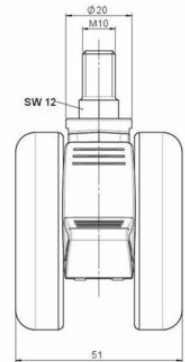

MOVE 60 classic

As of: December 01, 2022

Description	Model	Carton Quantity
MOVE 60 classic 20WF	D560	200 pcs per Carton

Technical Details

Product Type	Furniture caster
Wheel diameter	60mm
Load capacity	60kg
Overall height with fixing	70mm
Wheel:	
Wheel type	Hard wheel
Wheel color	RAL 9016 Traffic white
Housing:	
Housing form	unhooded, with neck diameter
Neck diameter	20mm
Housing material	High quality nylon
Housing color	RAL 9016 Traffic white
Mobility concept	Delta-Feststeller, RAL 9016 Traffic white
Fixing	M10x15mm Threaded stem
Description	DDKF560 -31 X10

Fixings

Compatible with the following available fixings:

No-Noise™ Stem:

- 11x19,5mm with 11,4mm circlip
- 11x19,5mm with 110,6mm circlip
- 11x19,5mm with 11,8mm circlip

Push fit stems:

- 10x22mm with 10,3mm circlip
- 10x22mm with 10,5mm circlip
- 11x19,5mm with 11,4mm circlip
- 11x19,5mm with 11,8mm circlip
- 11x22mm with 11,4mm circlip
- 11x22mm with 11,6mm circlip
- 11x22mm with 11,8mm circlip

Threaded stems:

- M8x15mm
- M8x20mm
- M8x25mm
- M10x15mm
- M10x20mm
- M10x25mm
- M10x30mm
- M10x40mm
- M12x20mm

Square plates:

- 38x38mm
- 55x55mm
- 60x60mm