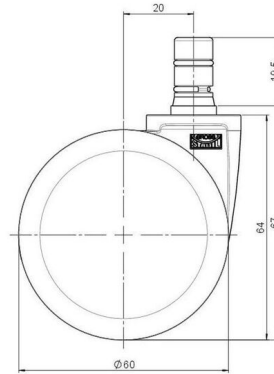

MOVE 60 classic

As of: May 13, 2026

Description	Model	Carton Quantity
MOVE 60 classic 27H	D560	200 pcs per Carton

Technical Details

Product Type	Furniture caster
Wheel diameter	60mm
Load capacity	60kg
Overall height with fixing	67mm
Wheel:	
Wheel type	Hard wheel
Wheel color	RAL 9005 Jet black
Housing:	
Housing form	unhooded, with neck diameter
Neck diameter	27mm
Housing material	High quality nylon
Housing color	RAL 9005 Jet black
Mobility concept	Freewheel
Fixing	No-Noise™ Stem, 11x19,5mm Push fit stem with double circlips, 11,4mm
Description	DDK 560 -31X2NN

Fixings

Compatible with the following available fixings:

No-Noise™ Stem:

- 11x19,5mm with 11,4mm circlip
- 11x19,5mm with 110,6mm circlip

Push fit stems:

- 10x22mm with 10,3mm circlip
- 10x22mm with 10,5mm circlip
- 11x19,5mm with 11,4mm circlip
- 11x19,5mm with 11,8mm circlip
- 11x22mm with 11,4mm circlip
- 11x22mm with 11,6mm circlip
- 11x22mm with 11,8mm circlip

Threaded stems:

- M8x15mm
- M8x20mm
- M8x25mm
- M10x15mm
- M10x20mm
- M10x25mm
- M10x30mm
- M10x40mm
- M12x20mm

Square plates:

- 38x38mm
- 55x55mm
- 60x60mm