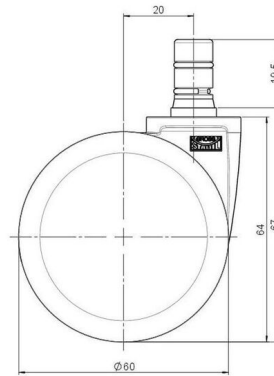

MOVE 60 classic

As of: May 13, 2026

Description	Model	Carton Quantity
MOVE 60 classic 27H	D560	200 pcs per Carton

Technical Details

Product Type	Furniture caster
Wheel diameter	60mm
Load capacity	60kg
Overall height with fixing	67mm
Wheel:	
Wheel type	Hard wheel
Wheel color	RAL 9005 Jet black
Housing:	
Housing form	unhooded, with neck diameter
Neck diameter	27mm
Housing material	High quality nylon
Housing color	RAL 9005 Jet black
Mobility concept	Freewheel
Fixing	No-Noise™ Stem, 11x19,5mm Push fit stem with double circlips, 11,4mm
Description	DDK 560 -31X2NN

Fixings

Compatible with the following available fixings:

No-Noise™ Stem:

- 11x19,5mm with 11,4mm circlip
- 11x19,5mm with 110,6mm circlip

Push fit stems:

- 10x22mm with 10,3mm circlip
- 10x22mm with 10,5mm circlip
- 11x19,5mm with 11,4mm circlip
- 11x19,5mm with 11,8mm circlip
- 11x22mm with 11,4mm circlip
- 11x22mm with 11,6mm circlip
- 11x22mm with 11,8mm circlip

Threaded stems:

- M8x15mm
- M8x20mm
- M8x25mm
- M10x15mm
- M10x20mm
- M10x25mm
- M10x30mm
- M10x40mm
- M12x20mm

Square plates:

- 38x38mm
- 55x55mm
- 60x60mm