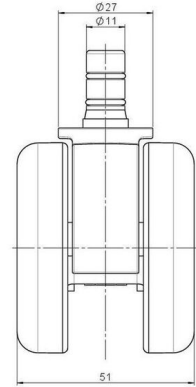

## Technical Details

Product Type	Furniture caster
Wheel diameter	60mm
Load capacity	60kg
Overall height with fixing	67mm
<b>Wheel:</b>	
Wheel type	Hard wheel
Wheel color	RAL 9005 Jet black
<b>Housing:</b>	
Housing form	unhooded, with neck diameter
Neck diameter	27mm
Housing material	High quality nylon
Housing color	RAL 9005 Jet black
Mobility concept	Freewheel
Fixing	No-Noise™ Stem, 11x19,5mm Push fit stem with double circlips, 11,4mm
Description	DDK 560 -31X2NN

### No-Noise™ Stem:

- 11x19,5mm with 11,4mm circlip
- 11x19,5mm with 110,6mm circlip

### Threaded stems:

- M8x15mm
- M8x20mm
- M8x25mm
- M10x15mm
- M10x20mm
- M10x25mm
- M10x30mm
- M10x40mm
- M12x20mm

### Square plates:

- 38x38mm
- 55x55mm
- 60x60mm