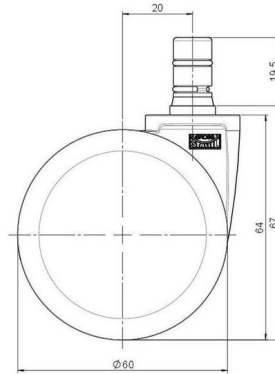

## Technical Details

Product Type	Furniture caster
Wheel diameter	60mm
Load capacity	60kg
Overall height with fixing	67mm
<b>Wheel:</b>	
Wheel type	Hard wheel
Wheel color	RAL 9005 Jet black
<b>Housing:</b>	
Housing form	unhooded, with neck diameter
Neck diameter	27mm
Housing material	High quality nylon
Housing color	RAL 9005 Jet black
Mobility concept	Freewheel
Fixing	No-Noise™ Stem, 11x19,5mm Push fit stem with double circlips, 11,4mm
Description	DDK 560 -31X2NN

### No-Noise™ Stem:

- 11x19,5mm with 11,4mm circlip
- 11x19,5mm with 110,6mm circlip

### Threaded stems:

- M8x15mm
- M8x20mm
- M8x25mm
- M10x15mm
- M10x20mm
- M10x25mm
- M10x30mm
- M10x40mm
- M12x20mm

### Square plates:

- 38x38mm
- 55x55mm
- 60x60mm