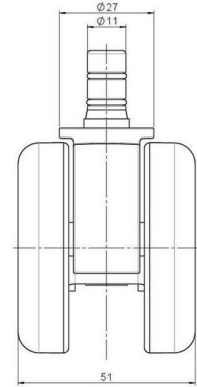

MOVE 60 classic

As of: May 13, 2026

Description	Model	Carton Quantity
MOVE 60 classic 27H	D560	200 pcs per Carton

Technical Details

Product Type	Furniture caster
Wheel diameter	60mm
Load capacity	60kg
Overall height with fixing	67mm
Wheel:	
Wheel type	Hard wheel
Wheel color	RAL 9005 Jet black
Housing:	
Housing form	unhooded, with neck diameter
Neck diameter	27mm
Housing material	High quality nylon
Housing color	RAL 9005 Jet black
Mobility concept	Freewheel
Fixing	No-Noise™ Stem, 11x19,5mm Push fit stem with double circlips, 11,4mm
Description	DDK 560 -31X2NN

Fixings

Compatible with the following available fixings:

No-Noise™ Stem:

- 11x19,5mm with 11,4mm circlip
- 11x19,5mm with 110,6mm circlip

Push fit stems:

- 10x22mm with 10,3mm circlip
- 10x22mm with 10,5mm circlip
- 11x19,5mm with 11,4mm circlip
- 11x19,5mm with 11,8mm circlip
- 11x22mm with 11,4mm circlip
- 11x22mm with 11,6mm circlip
- 11x22mm with 11,8mm circlip

Threaded stems:

- M8x15mm
- M8x20mm
- M8x25mm
- M10x15mm
- M10x20mm
- M10x25mm
- M10x30mm
- M10x40mm
- M12x20mm

Square plates:

- 38x38mm
- 55x55mm
- 60x60mm