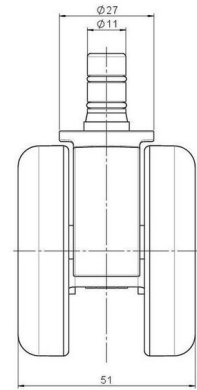

MOVE 60 classic

As of: May 13, 2026

Description	Model	Carton Quantity
MOVE 60 classic 27H	D560	200 pcs per Carton

Technical Details

Product Type	Furniture caster
Wheel diameter	60mm
Load capacity	60kg
Overall height with fixing	67mm
Wheel:	
Wheel type	Hard wheel
Wheel color	RAL 9005 Jet black
Housing:	
Housing form	unhooded, with neck diameter
Neck diameter	27mm
Housing material	High quality nylon
Housing color	RAL 9005 Jet black
Mobility concept	Freewheel
Fixing	No-Noise™ Stem, 11x19,5mm Push fit stem with double circlips, 11,4mm
Description	DDK 560 -31X2NN

Fixings

Compatible with the following available fixings:

No-Noise™ Stem:

- 11x19,5mm with 11,4mm circlip
- 11x19,5mm with 110,6mm circlip

Push fit stems:

- 10x22mm with 10,3mm circlip
- 10x22mm with 10,5mm circlip
- 11x19,5mm with 11,4mm circlip
- 11x19,5mm with 11,8mm circlip
- 11x22mm with 11,4mm circlip
- 11x22mm with 11,6mm circlip
- 11x22mm with 11,8mm circlip

Threaded stems:

- M8x15mm
- M8x20mm
- M8x25mm
- M10x15mm
- M10x20mm
- M10x25mm
- M10x30mm
- M10x40mm
- M12x20mm

Square plates:

- 38x38mm
- 55x55mm
- 60x60mm