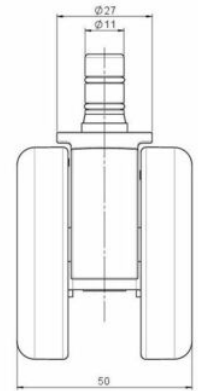

## Technical Details

Product Type	Furniture caster
Wheel diameter	60mm
Load capacity	60kg
Overall height with fixing	67mm
<b>Wheel:</b>	
Wheel type	Soft wheel
Wheel core / tread color	RAL 9005 Jet black / RAL 9005 Jet black
<b>Housing:</b>	
Housing form	unhooded, with neck diameter
Neck diameter	27mm
Housing material	High quality nylon
Housing color	RAL 9005 Jet black
Mobility concept	Freewheel
Fixing	No-Noise™ Stem, 11x19,5mm Push fit stem with double circlips, 11,4mm
Description	DUK 560 - 2X2NN

### No-Noise™ Stem:

- 11x19,5mm with 11,4mm circlip
- 11x19,5mm with 110,6mm circlip
- 11x19,5mm with 11,8mm circlip

### Push fit stems:

- 10x22mm with 10,3mm circlip
- 10x22mm with 10,5mm circlip
- 11x19,5mm with 11,4mm circlip
- 11x19,5mm with 11,8mm circlip
- 11x22mm with 11,4mm circlip
- 11x22mm with 11,6mm circlip
- 11x22mm with 11,8mm circlip

### Square plates:

- 38x38mm
- 55x55mm
- 60x60mm