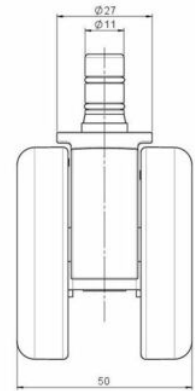

## Technical Details

Product Type	Furniture caster
Wheel diameter	60mm
Load capacity	60kg
Overall height with fixing	67mm
<b>Wheel:</b>	
Wheel type	Soft wheel
Wheel core / tread color	RAL 9005 Jet black / RAL 9005 Jet black
<b>Housing:</b>	
Housing form	unhooded, with neck diameter
Neck diameter	27mm
Housing material	High quality nylon
Housing color	RAL 9005 Jet black
Mobility concept	Freewheel
Fixing	No-Noise™ Stem, 11x19,5mm Push fit stem with double circlips, 11,4mm
Description	DUK 560 - 2X2NN

### No-Noise™ Stem:

- 11x19,5mm with 11,4mm circlip
- 11x19,5mm with 110,6mm circlip
- 11x19,5mm with 11,8mm circlip

### Threaded stems:

- M8x15mm
- M8x20mm
- M8x25mm
- M10x15mm
- M10x20mm
- M10x25mm
- M10x30mm
- M10x40mm
- M12x20mm

### Square plates:

- 38x38mm
- 55x55mm
- 60x60mm