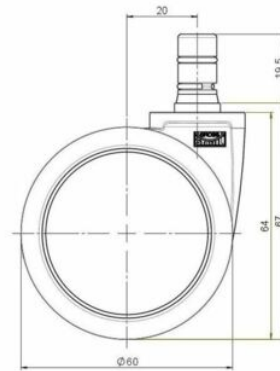

## Technical Details

Product Type	Furniture caster
Wheel diameter	60mm
Load capacity	60kg
Overall height with fixing	67mm
<b>Wheel:</b>	
Wheel type	Soft wheel
Wheel core / tread color	RAL 9005 Jet black / RAL 9005 Jet black
<b>Housing:</b>	
Housing form	unhooded, with neck diameter
Neck diameter	27mm
Housing material	High quality nylon
Housing color	RAL 9005 Jet black
Mobility concept	Freewheel
Fixing	No-Noise™ Stem, 11x19,5mm Push fit stem with double circlips, 11,4mm
Description	DUK 560 - 2X2NN

### No-Noise™ Stem:

- 11x19,5mm with 11,4mm circlip
- 11x19,5mm with 110,6mm circlip
- 11x19,5mm with 11,8mm circlip

### Threaded stems:

- M8x15mm
- M8x20mm
- M8x25mm
- M10x15mm
- M10x20mm
- M10x25mm
- M10x30mm
- M10x40mm
- M12x20mm

### Square plates:

- 38x38mm
- 55x55mm
- 60x60mm