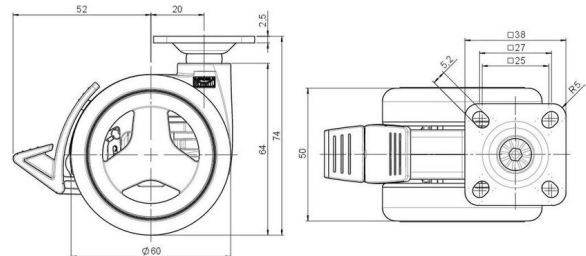

MOVE 60 dynamic

As of: April 03, 2026

Description	Model	Carton Quantity
MOVE 60 dynamic 20WF	D570	100 pcs per Carton

Technical Details

Product Type	Furniture caster
Wheel diameter	60mm
Load capacity	50kg
Overall height with fixing	74mm
Wheel:	
Wheel type	Soft wheel
Wheel core / tread color	RAL 9005 Jet black / RAL 9005 Jet black
Housing:	
Housing form	unhooded, with neck diameter
Neck diameter	20mm
Housing material	High quality nylon
Housing color	RAL 9005 Jet black
Mobility concept	Delta-Feststeller, RAL 9005 Jet black
Fixing	38x38mm Plate
Description	DUKF570 - 2 X 1