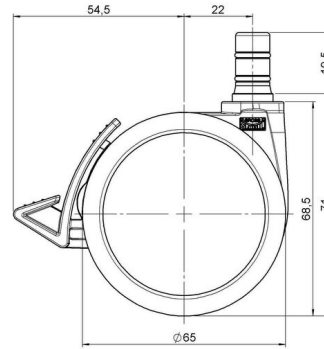

## Technical Details

Product Type	Furniture caster
Wheel diameter	65mm
Load capacity	65kg
Overall height with fixing	71mm
<b>Wheel:</b>	
Wheel type	Hard wheel
Wheel color	RAL 9005 Jet black
<b>Housing:</b>	
Housing form	unhooded, with neck diameter
Neck diameter	20mm
Housing material	High quality nylon
Housing color	RAL 9005 Jet black
Mobility concept	Delta-Feststeller, RAL 9005 Jet black
Fixing	No-Noise™ Stem, 11x19,5mm Push fit stem with double circlips, 11,4mm
Description	DDKF565 - 3X2NN

### No-Noise™ Stem:

- 11x19,5mm with 11,4mm circlip
- 11x19,5mm with 110,6mm circlip

### Threaded stems:

- M8x15mm
- M8x20mm
- M8x25mm
- M10x15mm
- M10x20mm
- M10x25mm
- M10x30mm
- M10x40mm
- M12x20mm

### Square plates:

- 38x38mm
- 55x55mm
- 60x60mm