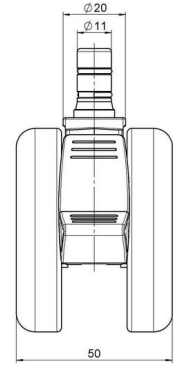

## Technical Details

Product Type	Furniture caster
Wheel diameter	65mm
Load capacity	65kg
Overall height with fixing	71mm
<b>Wheel:</b>	
Wheel type	Hard wheel
Wheel color	RAL 9005 Jet black
<b>Housing:</b>	
Housing form	unhooded, with neck diameter
Neck diameter	20mm
Housing material	High quality nylon
Housing color	RAL 9005 Jet black
Mobility concept	Delta-Feststeller, RAL 9005 Jet black
Fixing	No-Noise™ Stem, 11x19,5mm Push fit stem with double circlips, 11,4mm
Description	DDKF565 - 3X2NN

### No-Noise™ Stem:

- 11x19,5mm with 11,4mm circlip
- 11x19,5mm with 110,6mm circlip

### Threaded stems:

- M8x15mm
- M8x20mm
- M8x25mm
- M10x15mm
- M10x20mm
- M10x25mm
- M10x30mm
- M10x40mm
- M12x20mm

### Square plates:

- 38x38mm
- 55x55mm
- 60x60mm