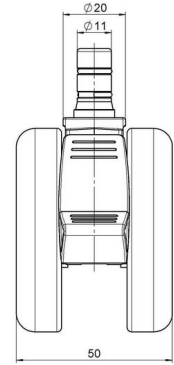

MOVE 65 classic

As of: June 25, 2026

Description	Model	Carton Quantity
MOVE 65 classic 20H	D565	150 pcs per Carton

Technical Details

Product Type	Furniture caster
Wheel diameter	65mm
Load capacity	65kg
Overall height with fixing	71mm
Wheel:	
Wheel type	Hard wheel
Wheel color	RAL 9005 Jet black
Housing:	
Housing form	unhooded, with neck diameter
Neck diameter	20mm
Housing material	High quality nylon
Housing color	RAL 9005 Jet black
Mobility concept	Delta-Feststeller, RAL 9005 Jet black
Fixing	No-Noise™ Stem, 11x19,5mm Push fit stem with double circlips, 11,4mm
Description	DDKF565 - 3X2NN

Fixings

Compatible with the following available fixings:

No-Noise™ Stem:

- 11x19,5mm with 11,4mm circlip
- 11x19,5mm with 110,6mm circlip

Push fit stems:

- 10x22mm with 10,3mm circlip
- 10x22mm with 10,5mm circlip
- 11x19,5mm with 11,4mm circlip
- 11x19,5mm with 11,8mm circlip
- 11x22mm with 11,4mm circlip
- 11x22mm with 11,6mm circlip
- 11x22mm with 11,8mm circlip

Threaded stems:

- M8x15mm
- M8x20mm
- M8x25mm
- M10x15mm
- M10x20mm
- M10x25mm
- M10x30mm
- M10x40mm
- M12x20mm

Square plates:

- 38x38mm
- 55x55mm
- 60x60mm