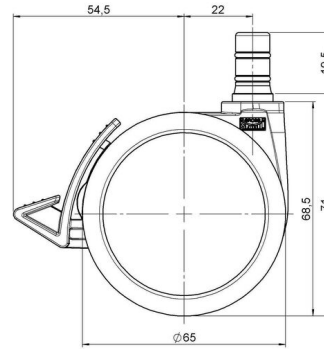

MOVE 65 classic

As of: June 25, 2026

Description	Model	Carton Quantity
MOVE 65 classic 20H	D565	150 pcs per Carton

Technical Details

Product Type	Furniture caster
Wheel diameter	65mm
Load capacity	65kg
Overall height with fixing	71mm
Wheel:	
Wheel type	Hard wheel
Wheel color	RAL 9005 Jet black
Housing:	
Housing form	unhooded, with neck diameter
Neck diameter	20mm
Housing material	High quality nylon
Housing color	RAL 9005 Jet black
Mobility concept	Delta-Feststeller, RAL 9005 Jet black
Fixing	No-Noise™ Stem, 11x19,5mm Push fit stem with double circlips, 11,4mm
Description	DDKF565 - 3X2NN

Fixings

Compatible with the following available fixings:

No-Noise™ Stem:

- 11x19,5mm with 11,4mm circlip
- 11x19,5mm with 110,6mm circlip

Push fit stems:

- 10x22mm with 10,3mm circlip
- 10x22mm with 10,5mm circlip
- 11x19,5mm with 11,4mm circlip
- 11x19,5mm with 11,8mm circlip
- 11x22mm with 11,4mm circlip
- 11x22mm with 11,6mm circlip
- 11x22mm with 11,8mm circlip

Threaded stems:

- M8x15mm
- M8x20mm
- M8x25mm
- M10x15mm
- M10x20mm
- M10x25mm
- M10x30mm
- M10x40mm
- M12x20mm

Square plates:

- 38x38mm
- 55x55mm
- 60x60mm