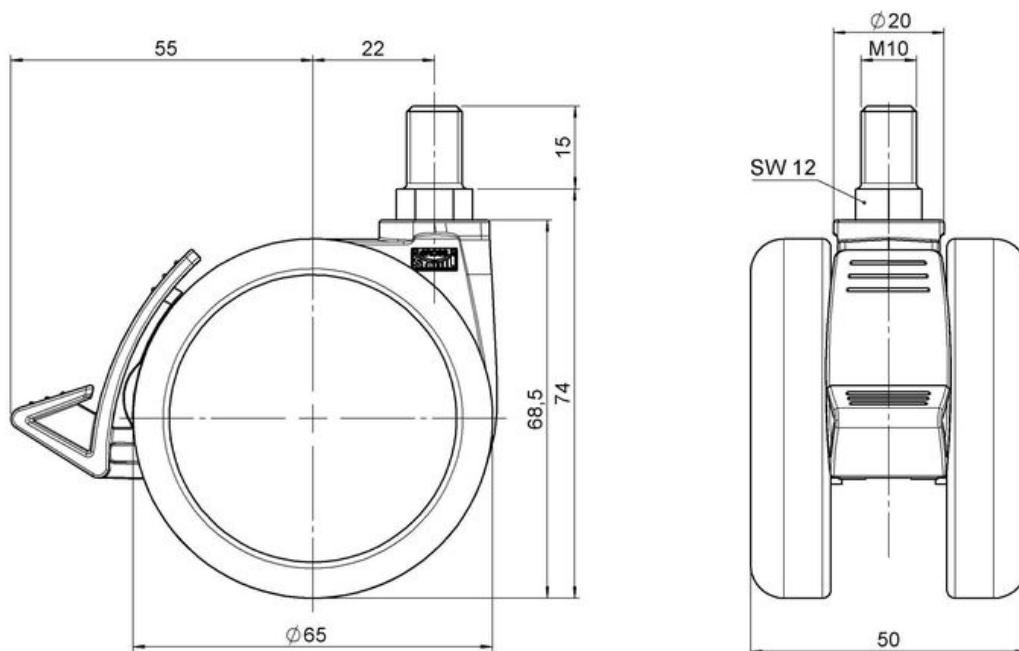

MOVE 65 classic

As of: June 25, 2026

Description	Model	Carton Quantity
MOVE 65 classic 20H	D565	150 pcs per Carton

Technical Details

Product Type	Furniture caster
Wheel diameter	65mm
Load capacity	65kg
Overall height with fixing	74mm
Wheel:	
Wheel type	Hard wheel
Wheel color	RAL 9005 Jet black
Housing:	
Housing form	unhooded, with neck diameter

Product Details

Neck diameter	20mm
Housing material	High quality nylon
Housing color	RAL 9005 Jet black
Mobility concept	Delta-Feststeller, RAL 9005 Jet black
Fixing	M10x15mm Threaded stem, unassembled
Description	DDKF565 - 3 X10

Fixings

Compatible with the following available fixings:

No-Noise™ Stem:

- 11x19,5mm with 11,4mm circlip
- 11x19,5mm with 110,6mm circlip

Push fit stems:

- 10x22mm with 10,3mm circlip
- 10x22mm with 10,5mm circlip
- 11x19,5mm with 11,4mm circlip
- 11x19,5mm with 11,8mm circlip
- 11x22mm with 11,4mm circlip
- 11x22mm with 11,6mm circlip
- 11x22mm with 11,8mm circlip

Threaded stems:

- M8x15mm
- M8x20mm
- M8x25mm
- M10x15mm
- M10x20mm
- M10x25mm
- M10x30mm
- M10x40mm
- M12x20mm

Square plates:

- 38x38mm
- 55x55mm
- 60x60mm