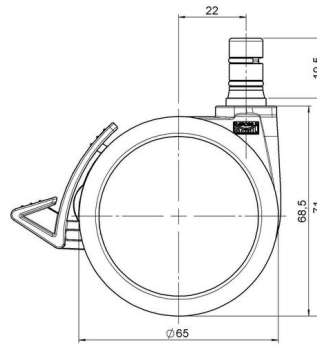

MOVE 65 classic

As of: June 25, 2026

Description	Model	Carton Quantity
MOVE 65 classic 20W	D565	150 pcs per Carton

Technical Details

Product Type	Furniture caster
Wheel diameter	65mm
Load capacity	65kg
Overall height with fixing	71mm
Wheel:	
Wheel type	Soft wheel
Wheel core / tread color	RAL 9005 Jet black / RAL 9005 Jet black
Housing:	
Housing form	unhooded, with neck diameter
Neck diameter	20mm
Housing material	High quality nylon
Housing color	RAL 9005 Jet black
Mobility concept	Delta-Feststeller, RAL 9005 Jet black
Fixing	M10x15mm Threaded stem
Description	DUKF565 - 2 X10

Fixings

Compatible with the following available fixings:

No-Noise™ Stem:

- 11x19,5mm with 11,4mm circlip
- 11x19,5mm with 110,6mm circlip

Push fit stems:

- 10x22mm with 10,3mm circlip
- 10x22mm with 10,5mm circlip
- 11x19,5mm with 11,4mm circlip
- 11x19,5mm with 11,8mm circlip
- 11x22mm with 11,4mm circlip
- 11x22mm with 11,6mm circlip
- 11x22mm with 11,8mm circlip

Threaded stems:

- M8x15mm
- M8x20mm
- M8x25mm
- M10x15mm
- M10x20mm
- M10x25mm
- M10x30mm
- M10x40mm
- M12x20mm

Square plates:

- 38x38mm
- 55x55mm
- 60x60mm