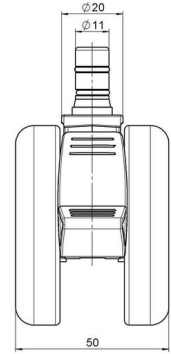

MOVE 65 classic

As of: June 25, 2026

Description	Model	Carton Quantity
MOVE 65 classic 20W	D565	150 pcs per Carton

Technical Details

Product Type	Furniture caster
Wheel diameter	65mm
Load capacity	65kg
Overall height with fixing	71mm
Wheel:	
Wheel type	Soft wheel
Wheel core / tread color	RAL 9005 Jet black / RAL 9005 Jet black
Housing:	
Housing form	unhooded, with neck diameter
Neck diameter	20mm
Housing material	High quality nylon
Housing color	RAL 9005 Jet black
Mobility concept	Delta-Feststeller, RAL 9005 Jet black
Fixing	M10x15mm Threaded stem
Description	DUKF565 - 2 X10

Fixings

Compatible with the following available fixings:

No-Noise™ Stem:

- 11x19,5mm with 11,4mm circlip
- 11x19,5mm with 110,6mm circlip

Push fit stems:

- 10x22mm with 10,3mm circlip
- 10x22mm with 10,5mm circlip
- 11x19,5mm with 11,4mm circlip
- 11x19,5mm with 11,8mm circlip
- 11x22mm with 11,4mm circlip
- 11x22mm with 11,6mm circlip
- 11x22mm with 11,8mm circlip

Threaded stems:

- M8x15mm
- M8x20mm
- M8x25mm
- M10x15mm
- M10x20mm
- M10x25mm
- M10x30mm
- M10x40mm
- M12x20mm

Square plates:

- 38x38mm
- 55x55mm
- 60x60mm