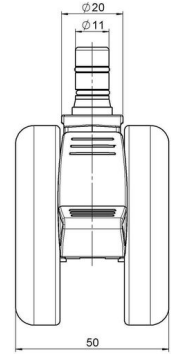

MOVE 65 classic

As of: August 16, 2025

Description	Model	Carton Quantity
MOVE 65 classic 20W	D565	150 pcs per Carton

Technical Details

Product Type	Furniture caster
Wheel diameter	65mm
Load capacity	65kg
Overall height with fixing	71mm
Wheel:	
Wheel type	Soft wheel
Wheel core / tread color	RAL 9005 Jet black / RAL 9005 Jet black
Housing:	
Housing form	unhooded, with neck diameter
Neck diameter	20mm
Housing material	High quality nylon
Housing color	RAL 9005 Jet black
Mobility concept	Delta-Feststeller, RAL 9005 Jet black
Fixing	M10x15mm Threaded stem
Description	DUKF565 - 2 X10

Fixings

Compatible with the following available fixings:

No-Noise™ Stem:

- 11x19,5mm with 11,4mm circlip
- 11x19,5mm with 110,6mm circlip

Push fit stems:

- 10x22mm with 10,3mm circlip
- 10x22mm with 10,5mm circlip
- 11x19,5mm with 11,4mm circlip
- 11x19,5mm with 11,8mm circlip
- 11x22mm with 11,4mm circlip
- 11x22mm with 11,6mm circlip
- 11x22mm with 11,8mm circlip

Threaded stems:

- M8x15mm
- M8x20mm
- M8x25mm
- M10x15mm
- M10x20mm
- M10x25mm
- M10x30mm
- M10x40mm
- M12x20mm

Square plates:

- 38x38mm
- 55x55mm
- 60x60mm