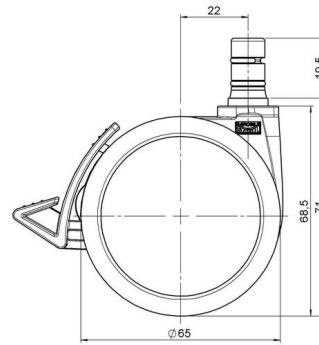

MOVE 65 classic

As of: June 25, 2026

Description	Model	Carton Quantity
MOVE 65 classic 20W	D565	150 pcs per Carton

Technical Details

Product Type	Furniture caster
Wheel diameter	65mm
Load capacity	65kg
Overall height with fixing	71mm
Wheel:	
Wheel type	Soft wheel
Wheel core / tread color	RAL 9005 Jet black / RAL 9005 Jet black
Housing:	
Housing form	unhooded, with neck diameter
Neck diameter	20mm
Housing material	High quality nylon
Housing color	RAL 9005 Jet black
Mobility concept	Delta-Feststeller, RAL 9005 Jet black
Fixing	M10x15mm Threaded stem
Description	DUKF565 - 2 X10

Fixings

Compatible with the following available fixings:

No-Noise™ Stem:

- 11x19,5mm with 11,4mm circlip
- 11x19,5mm with 110,6mm circlip

Push fit stems:

- 10x22mm with 10,3mm circlip
- 10x22mm with 10,5mm circlip
- 11x19,5mm with 11,4mm circlip
- 11x19,5mm with 11,8mm circlip
- 11x22mm with 11,4mm circlip
- 11x22mm with 11,6mm circlip
- 11x22mm with 11,8mm circlip

Threaded stems:

- M8x15mm
- M8x20mm
- M8x25mm
- M10x15mm
- M10x20mm
- M10x25mm
- M10x30mm
- M10x40mm
- M12x20mm

Square plates:

- 38x38mm
- 55x55mm
- 60x60mm