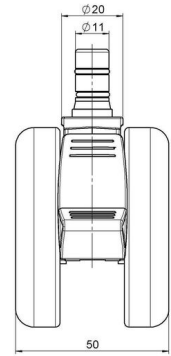

MOVE 65 classic

As of: June 25, 2026

Description	Model	Carton Quantity
MOVE 65 classic 20W	D565	150 pcs per Carton

Technical Details

Product Type	Furniture caster
Wheel diameter	65mm
Load capacity	65kg
Overall height with fixing	71mm
Wheel:	
Wheel type	Soft wheel
Wheel core / tread color	RAL 9005 Jet black / RAL 9005 Jet black
Housing:	
Housing form	unhooded, with neck diameter
Neck diameter	20mm
Housing material	High quality nylon
Housing color	RAL 9005 Jet black
Mobility concept	Delta-Feststeller, RAL 9005 Jet black
Fixing	M10x15mm Threaded stem
Description	DUKF565 - 2 X10

Fixings

Compatible with the following available fixings:

No-Noise™ Stem:

- 11x19,5mm with 11,4mm circlip
- 11x19,5mm with 110,6mm circlip

Push fit stems:

- 10x22mm with 10,3mm circlip
- 10x22mm with 10,5mm circlip
- 11x19,5mm with 11,4mm circlip
- 11x19,5mm with 11,8mm circlip
- 11x22mm with 11,4mm circlip
- 11x22mm with 11,6mm circlip
- 11x22mm with 11,8mm circlip

Threaded stems:

- M8x15mm
- M8x20mm
- M8x25mm
- M10x15mm
- M10x20mm
- M10x25mm
- M10x30mm
- M10x40mm
- M12x20mm

Square plates:

- 38x38mm
- 55x55mm
- 60x60mm