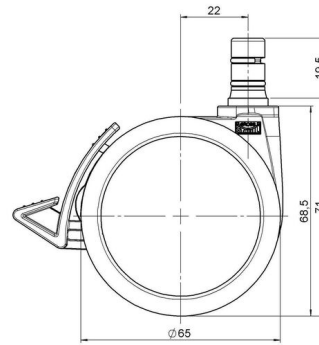

MOVE 65 classic

As of: August 16, 2025

Description	Model	Carton Quantity
MOVE 65 classic 20W	D565	150 pcs per Carton

Technical Details

Product Type	Furniture caster
Wheel diameter	65mm
Load capacity	65kg
Overall height with fixing	71mm
Wheel:	
Wheel type	Soft wheel
Wheel core / tread color	RAL 9005 Jet black / RAL 9005 Jet black
Housing:	
Housing form	unhooded, with neck diameter
Neck diameter	20mm
Housing material	High quality nylon
Housing color	RAL 9005 Jet black
Mobility concept	Delta-Feststeller, RAL 9005 Jet black
Fixing	M10x15mm Threaded stem
Description	DUKF565 - 2 X10

Fixings

Compatible with the following available fixings:

No-Noise™ Stem:

- 11x19,5mm with 11,4mm circlip
- 11x19,5mm with 110,6mm circlip

Push fit stems:

- 10x22mm with 10,3mm circlip
- 10x22mm with 10,5mm circlip
- 11x19,5mm with 11,4mm circlip
- 11x19,5mm with 11,8mm circlip
- 11x22mm with 11,4mm circlip
- 11x22mm with 11,6mm circlip
- 11x22mm with 11,8mm circlip

Threaded stems:

- M8x15mm
- M8x20mm
- M8x25mm
- M10x15mm
- M10x20mm
- M10x25mm
- M10x30mm
- M10x40mm
- M12x20mm

Square plates:

- 38x38mm
- 55x55mm
- 60x60mm