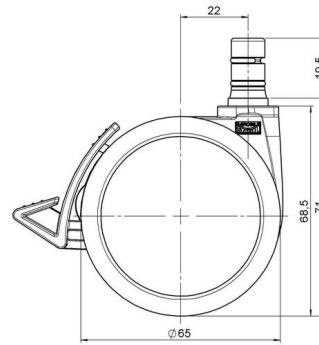

## Technical Details

Product Type	Furniture caster
Wheel diameter	65mm
Load capacity	65kg
Overall height with fixing	71mm
<b>Wheel:</b>	
Wheel type	Soft wheel
Wheel core / tread color	RAL 9005 Jet black / RAL 9005 Jet black
<b>Housing:</b>	
Housing form	unhooded, with neck diameter
Neck diameter	20mm
Housing material	High quality nylon
Housing color	RAL 9005 Jet black
Mobility concept	Delta-Feststeller, RAL 9005 Jet black
Fixing	No-Noise™ Stem, 11x19,5mm Push fit stem with double circlips, 11,4mm
Description	DUKF565 - 2X2NN

### No-Noise™ Stem:

- 11x19,5mm with 11,4mm circlip
- 11x19,5mm with 110,6mm circlip

### Threaded stems:

- M8x15mm
- M8x20mm
- M8x25mm
- M10x15mm
- M10x20mm
- M10x25mm
- M10x30mm
- M10x40mm
- M12x20mm

### Square plates:

- 38x38mm
- 55x55mm
- 60x60mm