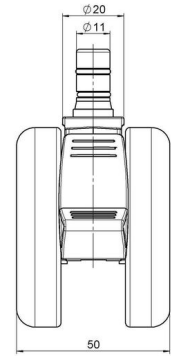

## Technical Details

Product Type	Furniture caster
Wheel diameter	65mm
Load capacity	65kg
Overall height with fixing	71mm
<b>Wheel:</b>	
Wheel type	Soft wheel
Wheel core / tread color	RAL 9005 Jet black / RAL 9005 Jet black
<b>Housing:</b>	
Housing form	unhooded, with neck diameter
Neck diameter	20mm
Housing material	High quality nylon
Housing color	RAL 9005 Jet black
Mobility concept	Delta-Feststeller, RAL 9005 Jet black
Fixing	No-Noise™ Stem, 11x19,5mm Push fit stem with double circlips, 11,4mm
Description	DUKF565 - 2X2NN

### No-Noise™ Stem:

- 11x19,5mm with 11,4mm circlip
- 11x19,5mm with 110,6mm circlip

### Threaded stems:

- M8x15mm
- M8x20mm
- M8x25mm
- M10x15mm
- M10x20mm
- M10x25mm
- M10x30mm
- M10x40mm
- M12x20mm

### Square plates:

- 38x38mm
- 55x55mm
- 60x60mm