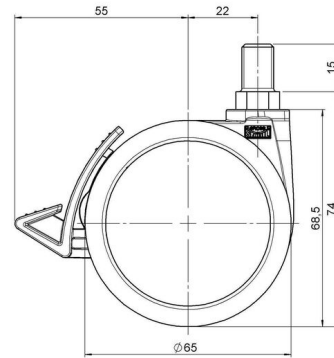

MOVE 65 classic

As of: June 25, 2026

Description	Model	Carton Quantity
MOVE 65 classic 20W	D565	200 pcs per Carton

Technical Details

Product Type	Furniture caster
Wheel diameter	65mm
Load capacity	65kg
Overall height with fixing	74mm
Wheel:	
Wheel type	Soft wheel
Wheel core / tread color	RAL 9005 Jet black / RAL 7022 Umbra grey
Housing:	
Housing form	unhooded, with neck diameter
Neck diameter	20mm
Housing material	High quality nylon
Housing color	RAL 9005 Jet black
Mobility concept	Delta-Feststeller, RAL 9005 Jet black
Fixing	M10x15mm Threaded stem
Description	DUKF565 - 2 X10

Fixings

Compatible with the following available fixings:

No-Noise™ Stem:

- 11x19,5mm with 11,4mm circlip
- 11x19,5mm with 110,6mm circlip

Push fit stems:

- 10x22mm with 10,3mm circlip
- 10x22mm with 10,5mm circlip
- 11x19,5mm with 11,4mm circlip
- 11x19,5mm with 11,8mm circlip
- 11x22mm with 11,4mm circlip
- 11x22mm with 11,6mm circlip
- 11x22mm with 11,8mm circlip

Threaded stems:

- M8x15mm
- M8x20mm
- M8x25mm
- M10x15mm
- M10x20mm
- M10x25mm
- M10x30mm
- M10x40mm
- M12x20mm

Square plates:

- 38x38mm
- 55x55mm
- 60x60mm