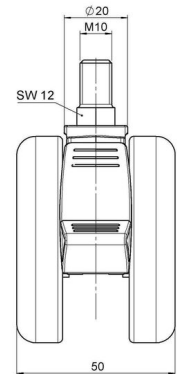

MOVE 65 classic

As of: April 28, 2026

Description	Model	Carton Quantity
MOVE 65 classic 20W	D565	200 pcs per Carton

Technical Details

Product Type	Furniture caster
Wheel diameter	65mm
Load capacity	65kg
Overall height with fixing	74mm
Wheel:	
Wheel type	Soft wheel
Wheel core / tread color	RAL 9005 Jet black / RAL 7022 Umbra grey
Housing:	
Housing form	unhooded, with neck diameter
Neck diameter	20mm
Housing material	High quality nylon
Housing color	RAL 9005 Jet black
Mobility concept	Delta-Feststeller, RAL 9005 Jet black
Fixing	M10x15mm Threaded stem
Description	DUKF565 - 2 X10

Fixings

Compatible with the following available fixings:

No-Noise™ Stem:

- 11x19,5mm with 11,4mm circlip
- 11x19,5mm with 110,6mm circlip

Push fit stems:

- 10x22mm with 10,3mm circlip
- 10x22mm with 10,5mm circlip
- 11x19,5mm with 11,4mm circlip
- 11x19,5mm with 11,8mm circlip
- 11x22mm with 11,4mm circlip
- 11x22mm with 11,6mm circlip
- 11x22mm with 11,8mm circlip

Threaded stems:

- M8x15mm
- M8x20mm
- M8x25mm
- M10x15mm
- M10x20mm
- M10x25mm
- M10x30mm
- M10x40mm
- M12x20mm

Square plates:

- 38x38mm
- 55x55mm
- 60x60mm