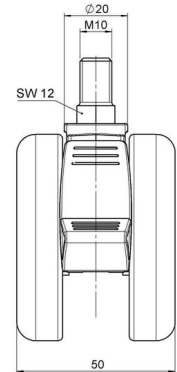

MOVE 65 classic

As of: June 25, 2026

Description	Model	Carton Quantity
MOVE 65 classic 20W	D565	200 pcs per Carton

Technical Details

Product Type	Furniture caster
Wheel diameter	65mm
Load capacity	65kg
Overall height with fixing	74mm
Wheel:	
Wheel type	Soft wheel
Wheel core / tread color	RAL 9005 Jet black / RAL 7022 Umbra grey
Housing:	
Housing form	unhooded, with neck diameter
Neck diameter	20mm
Housing material	High quality nylon
Housing color	RAL 9005 Jet black
Mobility concept	Delta-Feststeller, RAL 9005 Jet black
Fixing	M10x15mm Threaded stem
Description	DUKF565 - 2 X10

Fixings

Compatible with the following available fixings:

No-Noise™ Stem:

- 11x19,5mm with 11,4mm circlip
- 11x19,5mm with 110,6mm circlip

Push fit stems:

- 10x22mm with 10,3mm circlip
- 10x22mm with 10,5mm circlip
- 11x19,5mm with 11,4mm circlip
- 11x19,5mm with 11,8mm circlip
- 11x22mm with 11,4mm circlip
- 11x22mm with 11,6mm circlip
- 11x22mm with 11,8mm circlip

Threaded stems:

- M8x15mm
- M8x20mm
- M8x25mm
- M10x15mm
- M10x20mm
- M10x25mm
- M10x30mm
- M10x40mm
- M12x20mm

Square plates:

- 38x38mm
- 55x55mm
- 60x60mm