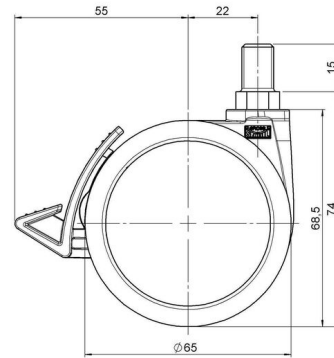

MOVE 65 classic

As of: April 28, 2026

Description	Model	Carton Quantity
MOVE 65 classic 20W	D565	200 pcs per Carton

Technical Details

Product Type	Furniture caster
Wheel diameter	65mm
Load capacity	65kg
Overall height with fixing	74mm
Wheel:	
Wheel type	Soft wheel
Wheel core / tread color	RAL 9005 Jet black / RAL 7022 Umbra grey
Housing:	
Housing form	unhooded, with neck diameter
Neck diameter	20mm
Housing material	High quality nylon
Housing color	RAL 9005 Jet black
Mobility concept	Delta-Feststeller, RAL 9005 Jet black
Fixing	M10x15mm Threaded stem
Description	DUKF565 - 2 X10

Fixings

Compatible with the following available fixings:

No-Noise™ Stem:

- 11x19,5mm with 11,4mm circlip
- 11x19,5mm with 110,6mm circlip

Push fit stems:

- 10x22mm with 10,3mm circlip
- 10x22mm with 10,5mm circlip
- 11x19,5mm with 11,4mm circlip
- 11x19,5mm with 11,8mm circlip
- 11x22mm with 11,4mm circlip
- 11x22mm with 11,6mm circlip
- 11x22mm with 11,8mm circlip

Threaded stems:

- M8x15mm
- M8x20mm
- M8x25mm
- M10x15mm
- M10x20mm
- M10x25mm
- M10x30mm
- M10x40mm
- M12x20mm

Square plates:

- 38x38mm
- 55x55mm
- 60x60mm