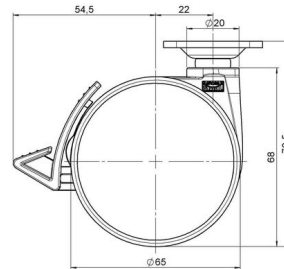

Description	Model	Carton Quantity
MOVE 65 Slim Line 20W	D565	120 pcs per Carton

Technical Details

Product Type	Furniture caster
Wheel diameter	65mm
Load capacity	50kg
Overall height with fixing	78,5mm
Wheel:	
Wheel type	Soft wheel
Wheel core / tread color	RAL 9016 Traffic white / RAL 9005 Jet black
Housing:	
Housing form	unhooded, with neck diameter
Neck diameter	20mm
Housing material	High quality nylon
Housing color	RAL 9016 Traffic white
Mobility concept	Delta-Feststeller, RAL 9005 Jet black
Fixing	38x38mm Plate
Description	DUKF565 -27 X 1

Fixings

Compatible with the following available fixings:

No-Noise™ Stem:

- 11x19,5mm with 11,4mm circlip
- 11x19,5mm with 110,6mm circlip

Push fit stems:

- 10x22mm with 10,3mm circlip
- 10x22mm with 10,5mm circlip
- 11x19,5mm with 11,4mm circlip
- 11x19,5mm with 11,8mm circlip
- 11x22mm with 11,4mm circlip
- 11x22mm with 11,6mm circlip
- 11x22mm with 11,8mm circlip

Threaded stems:

- M8x15mm
- M8x20mm
- M8x25mm
- M10x15mm
- M10x20mm
- M10x25mm
- M10x30mm
- M10x40mm
- M12x20mm

Square plates:

- 38x38mm
- 55x55mm
- 60x60mm