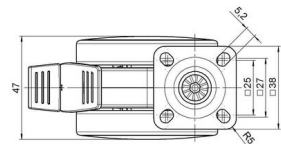

Description	Model	Carton Quantity
MOVE 65 Slim Line 20W	D565	120 pcs per Carton

Technical Details

Product Type	Furniture caster
Wheel diameter	65mm
Load capacity	50kg
Overall height with fixing	78,5mm
Wheel:	
Wheel type	Soft wheel
Wheel core / tread color	RAL 9016 Traffic white / RAL 9005 Jet black
Housing:	
Housing form	unhooded, with neck diameter
Neck diameter	20mm
Housing material	High quality nylon
Housing color	RAL 9016 Traffic white
Mobility concept	Delta-Feststeller, RAL 9005 Jet black
Fixing	38x38mm Plate
Description	DUKF565 -27 X 1

Fixings

Compatible with the following available fixings:

No-Noise™ Stem:

- 11x19,5mm with 11,4mm circlip
- 11x19,5mm with 110,6mm circlip

Push fit stems:

- 10x22mm with 10,3mm circlip
- 10x22mm with 10,5mm circlip
- 11x19,5mm with 11,4mm circlip
- 11x19,5mm with 11,8mm circlip
- 11x22mm with 11,4mm circlip
- 11x22mm with 11,6mm circlip
- 11x22mm with 11,8mm circlip

Threaded stems:

- M8x15mm
- M8x20mm
- M8x25mm
- M10x15mm
- M10x20mm
- M10x25mm
- M10x30mm
- M10x40mm
- M12x20mm

Square plates:

- 38x38mm
- 55x55mm
- 60x60mm