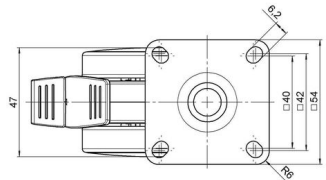

Description	Model	Carton Quantity
MOVE 65 Slim Line 20W	D565	120 pcs per Carton

Technical Details

Product Type	Furniture caster
Wheel diameter	65mm
Load capacity	50kg
Overall height with fixing	78,5mm
Wheel:	
Wheel type	Soft wheel
Wheel core / tread color	RAL 9016 Traffic white / RAL 9005 Jet black
Housing:	
Housing form	unhooded, with neck diameter
Neck diameter	20mm
Housing material	High quality nylon
Housing color	RAL 9016 Traffic white
Mobility concept	Delta-Feststeller, RAL 9005 Jet black
Fixing	55x55mm Plate
Description	DUKF565 -27 X 1

Fixings

Compatible with the following available fixings:

No-Noise™ Stem:

- 11x19,5mm with 11,4mm circlip
- 11x19,5mm with 110,6mm circlip

Push fit stems:

- 10x22mm with 10,3mm circlip
- 10x22mm with 10,5mm circlip
- 11x19,5mm with 11,4mm circlip
- 11x19,5mm with 11,8mm circlip
- 11x22mm with 11,4mm circlip
- 11x22mm with 11,6mm circlip
- 11x22mm with 11,8mm circlip

Threaded stems:

- M8x15mm
- M8x20mm
- M8x25mm
- M10x15mm
- M10x20mm
- M10x25mm
- M10x30mm
- M10x40mm
- M12x20mm

Square plates:

- 38x38mm
- 55x55mm
- 60x60mm