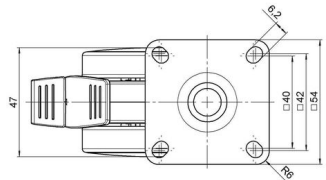

## Technical Details

Product Type	Furniture caster
Wheel diameter	65mm
Load capacity	50kg
Overall height with fixing	78,5mm
<b>Wheel:</b>	
Wheel type	Soft wheel
Wheel core / tread color	RAL 9016 Traffic white / RAL 9005 Jet black
<b>Housing:</b>	
Housing form	unhooded, with neck diameter
Neck diameter	20mm
Housing material	High quality nylon
Housing color	RAL 9016 Traffic white
Mobility concept	Delta-Feststeller, RAL 9005 Jet black
Fixing	55x55mm Plate
Description	DUKF565 -27 X 1

### No-Noise™ Stem:

- 11x19,5mm with 11,4mm circlip
- 11x19,5mm with 110,6mm circlip

### Threaded stems:

- M8x15mm
- M8x20mm
- M8x25mm
- M10x15mm
- M10x20mm
- M10x25mm
- M10x30mm
- M10x40mm
- M12x20mm

### Square plates:

- 38x38mm
- 55x55mm
- 60x60mm