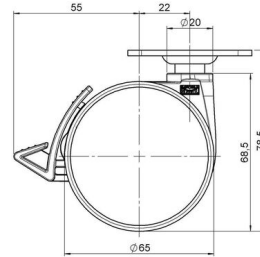

Description	Model	Carton Quantity
MOVE 65 Slim Line 20W	D565	120 pcs per Carton

Technical Details

Product Type	Furniture caster
Wheel diameter	65mm
Load capacity	50kg
Overall height with fixing	78,5mm
Wheel:	
Wheel type	Soft wheel
Wheel core / tread color	RAL 9016 Traffic white / RAL 9005 Jet black
Housing:	
Housing form	unhooded, with neck diameter
Neck diameter	20mm
Housing material	High quality nylon
Housing color	RAL 9016 Traffic white
Mobility concept	Delta-Feststeller, RAL 9005 Jet black
Fixing	55x55mm Plate
Description	DUKF565 -27 X 1

Fixings

Compatible with the following available fixings:

No-Noise™ Stem:

- 11x19,5mm with 11,4mm circlip
- 11x19,5mm with 110,6mm circlip

Push fit stems:

- 10x22mm with 10,3mm circlip
- 10x22mm with 10,5mm circlip
- 11x19,5mm with 11,4mm circlip
- 11x19,5mm with 11,8mm circlip
- 11x22mm with 11,4mm circlip
- 11x22mm with 11,6mm circlip
- 11x22mm with 11,8mm circlip

Threaded stems:

- M8x15mm
- M8x20mm
- M8x25mm
- M10x15mm
- M10x20mm
- M10x25mm
- M10x30mm
- M10x40mm
- M12x20mm

Square plates:

- 38x38mm
- 55x55mm
- 60x60mm