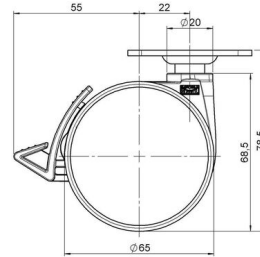

## Technical Details

Product Type	Furniture caster
Wheel diameter	65mm
Load capacity	50kg
Overall height with fixing	78,5mm
<b>Wheel:</b>	
Wheel type	Soft wheel
Wheel core / tread color	RAL 9016 Traffic white / RAL 9005 Jet black
<b>Housing:</b>	
Housing form	unhooded, with neck diameter
Neck diameter	20mm
Housing material	High quality nylon
Housing color	RAL 9016 Traffic white
Mobility concept	Delta-Feststeller, RAL 9005 Jet black
Fixing	55x55mm Plate
Description	DUKF565 -27 X 1

### No-Noise™ Stem:

- 11x19,5mm with 11,4mm circlip
- 11x19,5mm with 110,6mm circlip

### Push fit stems:

- 10x22mm with 10,3mm circlip
- 10x22mm with 10,5mm circlip
- 11x19,5mm with 11,4mm circlip
- 11x19,5mm with 11,8mm circlip
- 11x22mm with 11,4mm circlip
- 11x22mm with 11,6mm circlip
- 11x22mm with 11,8mm circlip

### Square plates:

- 38x38mm
- 55x55mm
- 60x60mm